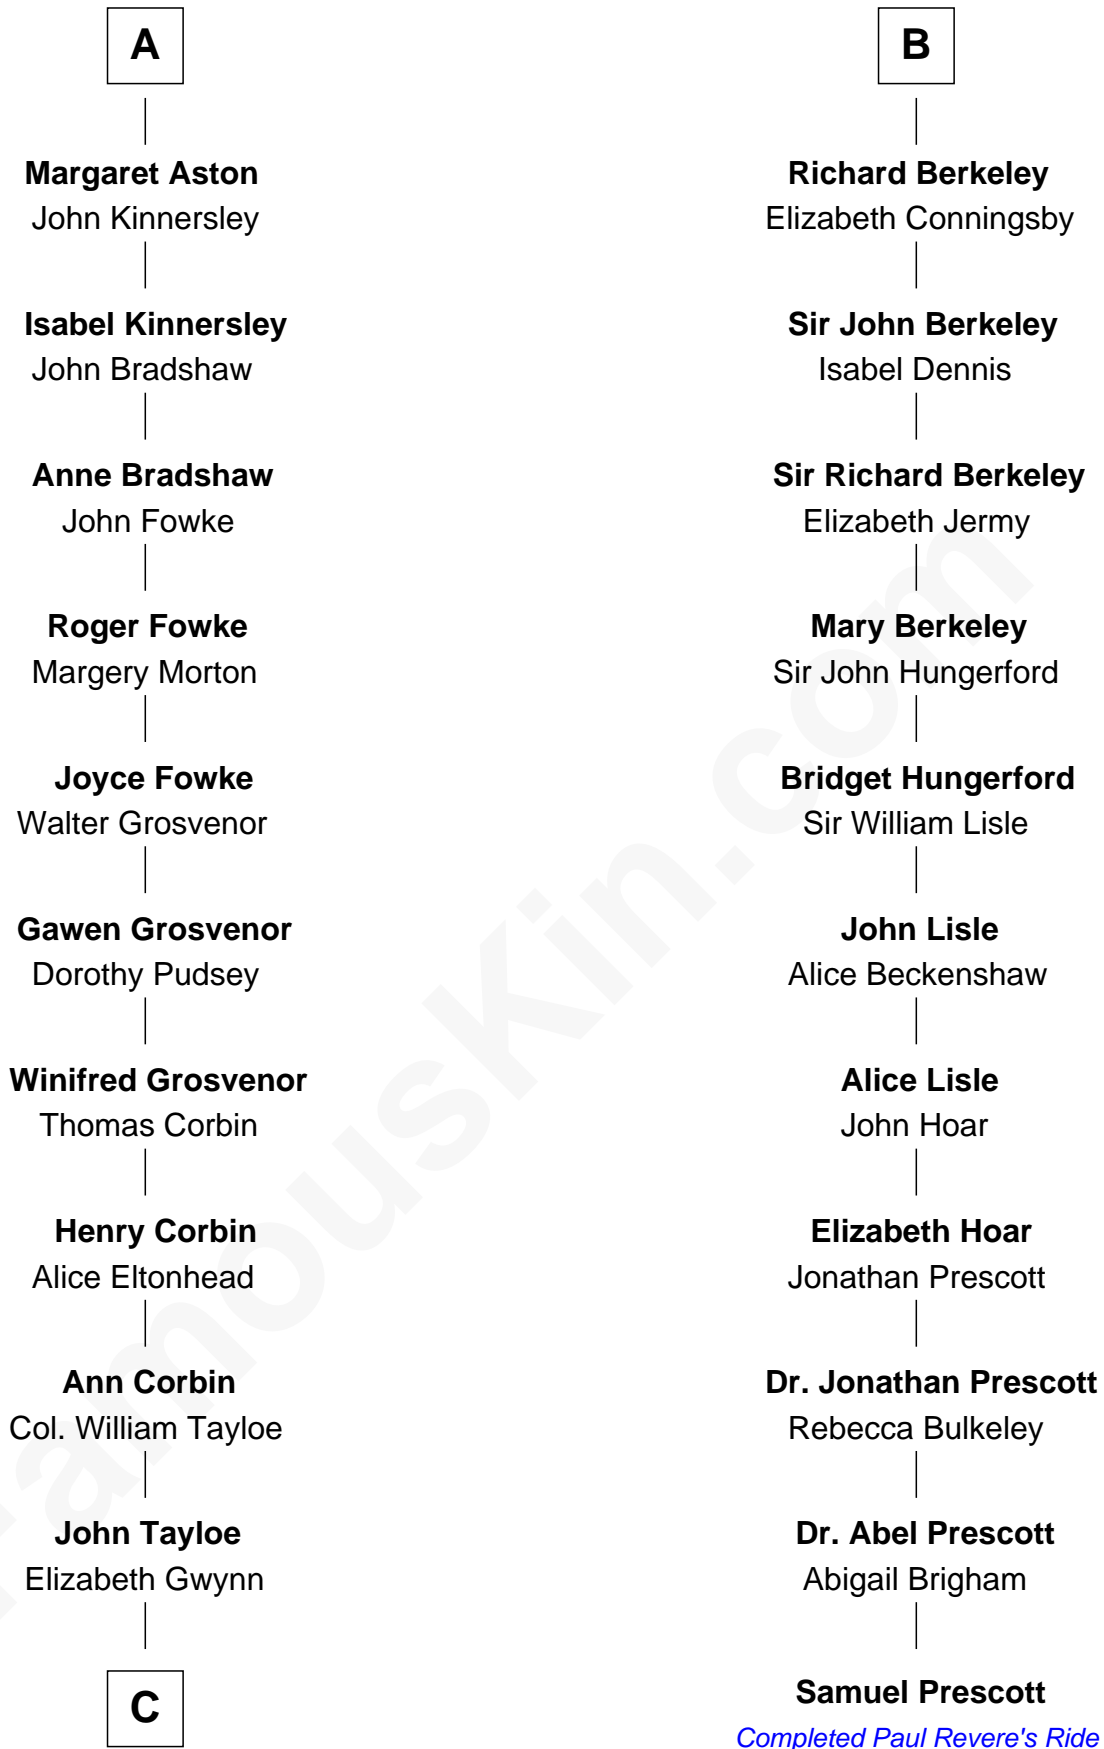

# FamousKin.com Relationship Chart of

**Edward Lloyd V**

13th Governor of Maryland

17th cousin 2 times removed of

**Samuel Prescott**

Completed Paul Revere's Midnight Ride

**C**

—  
**John Tayloe**  
Rebecca Plater

—  
**Elizabeth Tayloe**  
Col. Edward Lloyd

—  
**Edward Lloyd V**  
*13th Governor of Maryland*

FamousKin.com