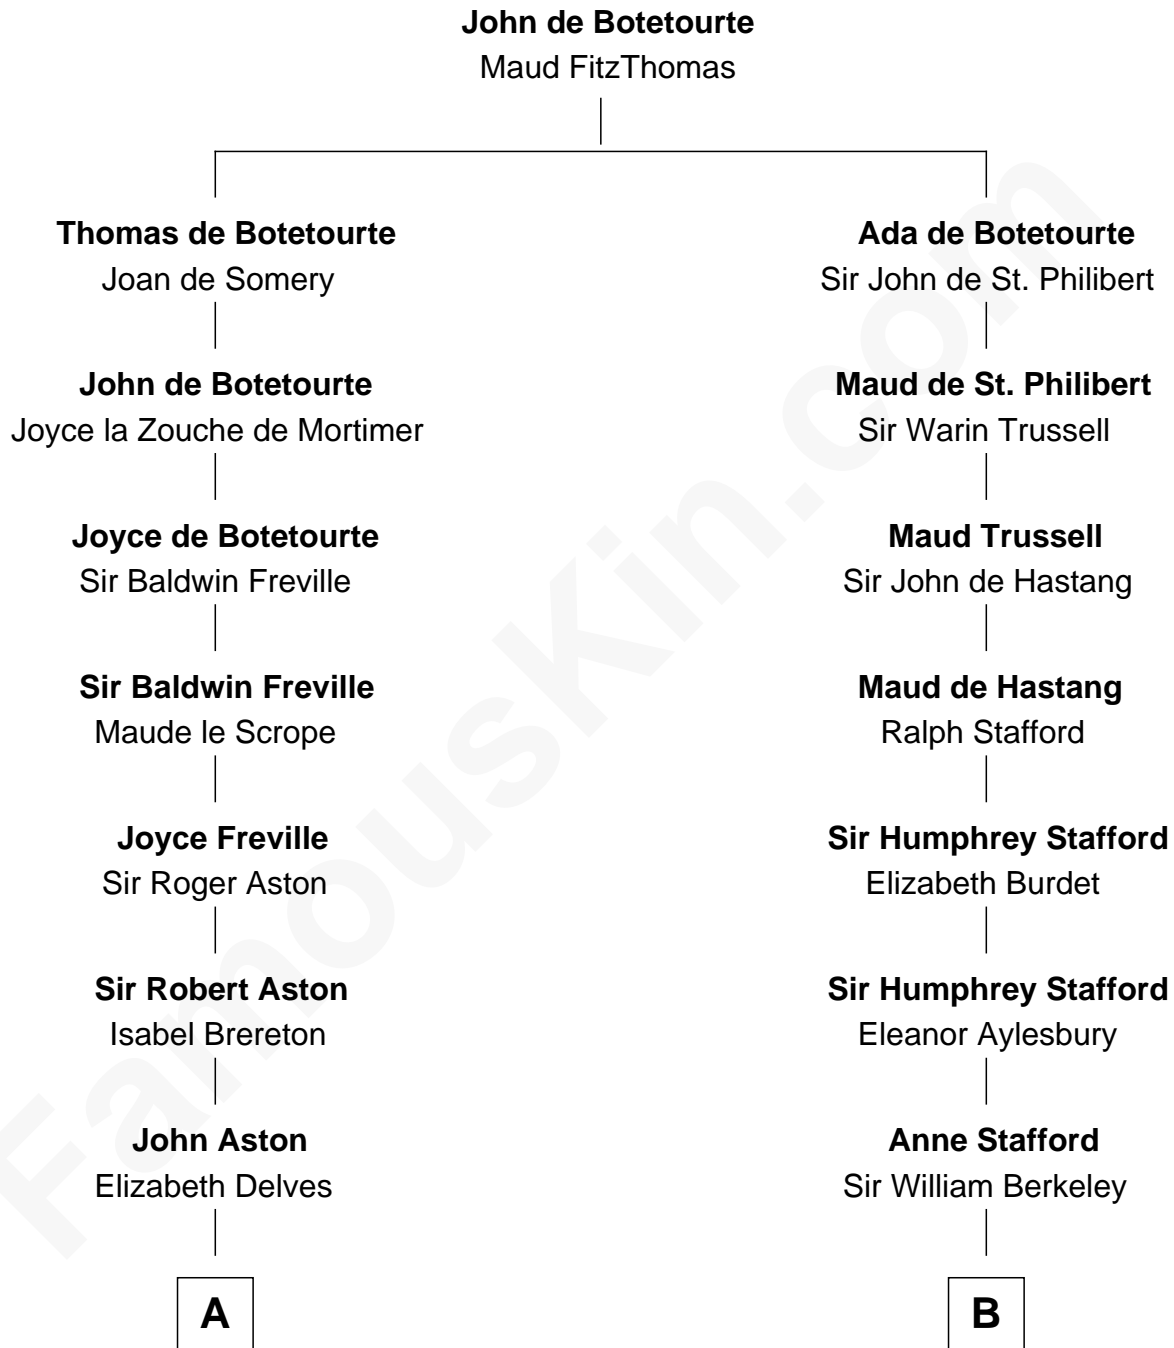

# FamousKin.com Relationship Chart of

**Edward Lloyd V**

13th Governor of Maryland

17th cousin 2 times removed of

**Samuel Prescott**

Completed Paul Revere's Midnight Ride

**C**

—  
**John Tayloe**  
Rebecca Plater

—  
**Elizabeth Tayloe**  
Col. Edward Lloyd

—  
**Edward Lloyd V**  
*13th Governor of Maryland*

FamousKin.com