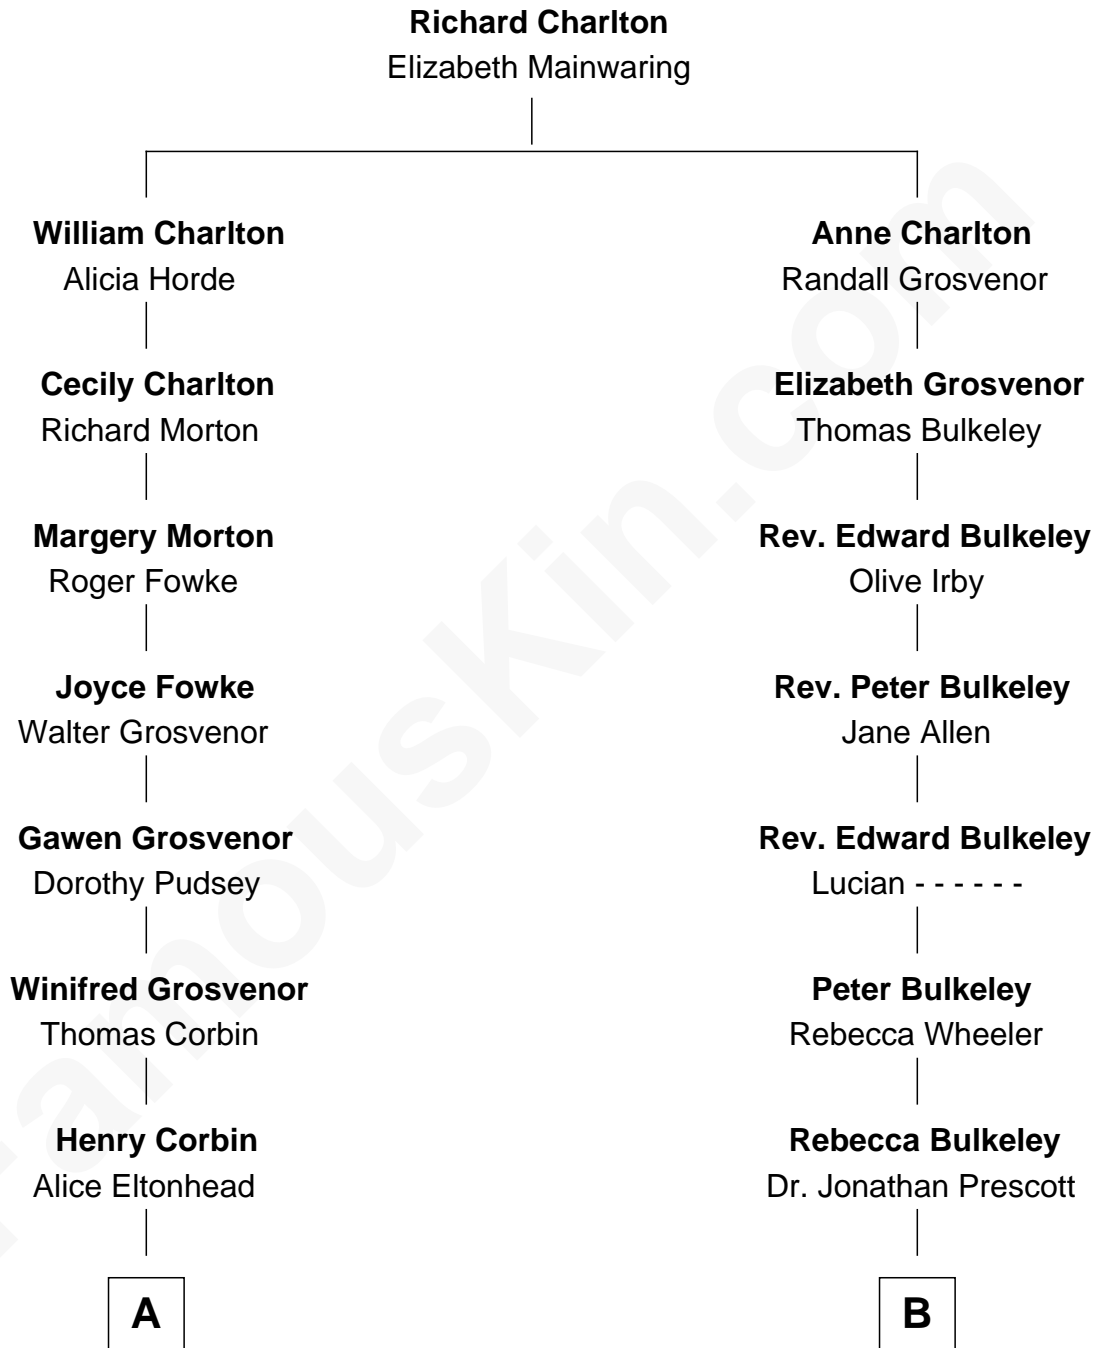

# FamousKin.com Relationship Chart of

**Edward Lloyd V**

13th Governor of Maryland

8th cousin 3 times removed of

**Samuel Prescott**

Completed Paul Revere's Midnight Ride

**A**

**Ann Corbin**  
Col. William Tayloe

**John Tayloe**  
Elizabeth Gwynn

**John Tayloe**  
Rebecca Plater

**Elizabeth Tayloe**  
Col. Edward Lloyd

**Edward Lloyd V**  
*13th Governor of Maryland*

**B**

**Dr. Abel Prescott**  
Abigail Brigham

**Samuel Prescott**  
*Completed Paul Revere's Ride*