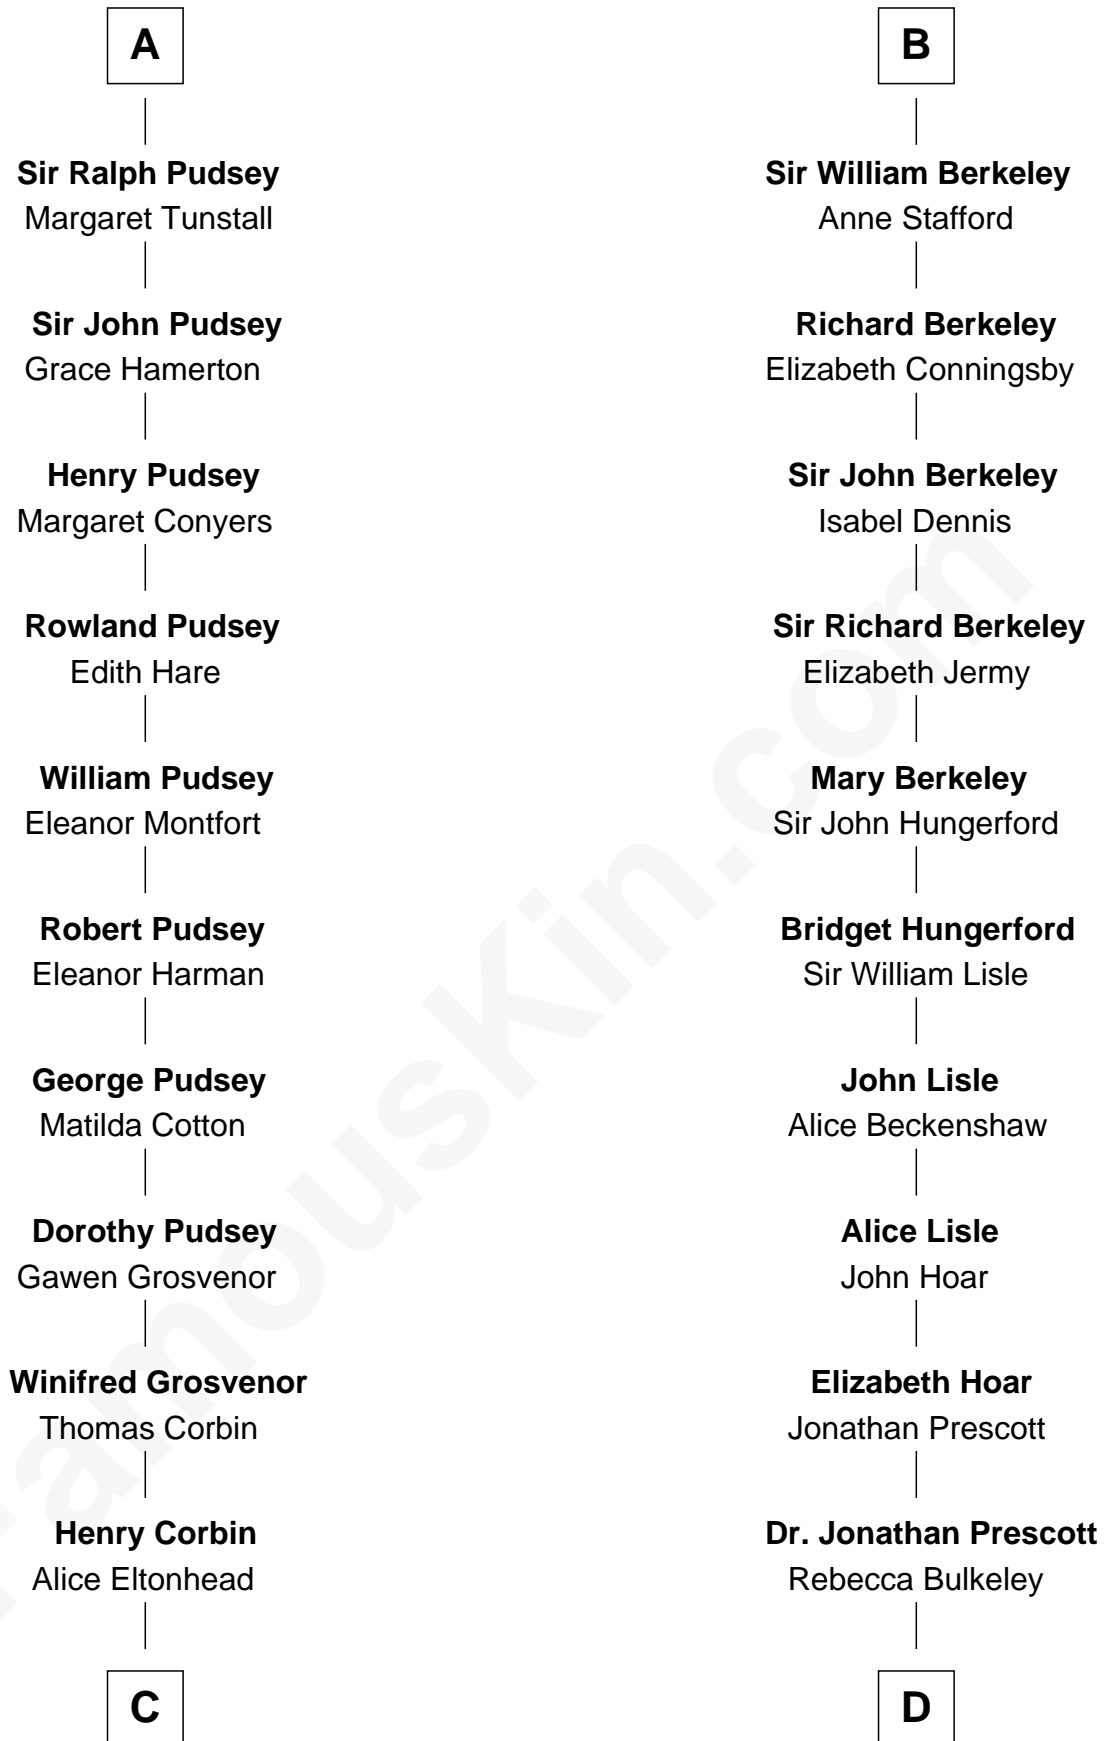

FamousKin.com Relationship Chart of

Edward Lloyd V

13th Governor of Maryland

18th cousin 3 times removed of

Samuel Prescott

Completed Paul Revere's Midnight Ride

C

Ann Corbin
Col. William Tayloe

John Tayloe
Elizabeth Gwynn

John Tayloe
Rebecca Plater

Elizabeth Tayloe
Col. Edward Lloyd

Edward Lloyd V
13th Governor of Maryland

D

Dr. Abel Prescott
Abigail Brigham

Samuel Prescott
Completed Paul Revere's Ride