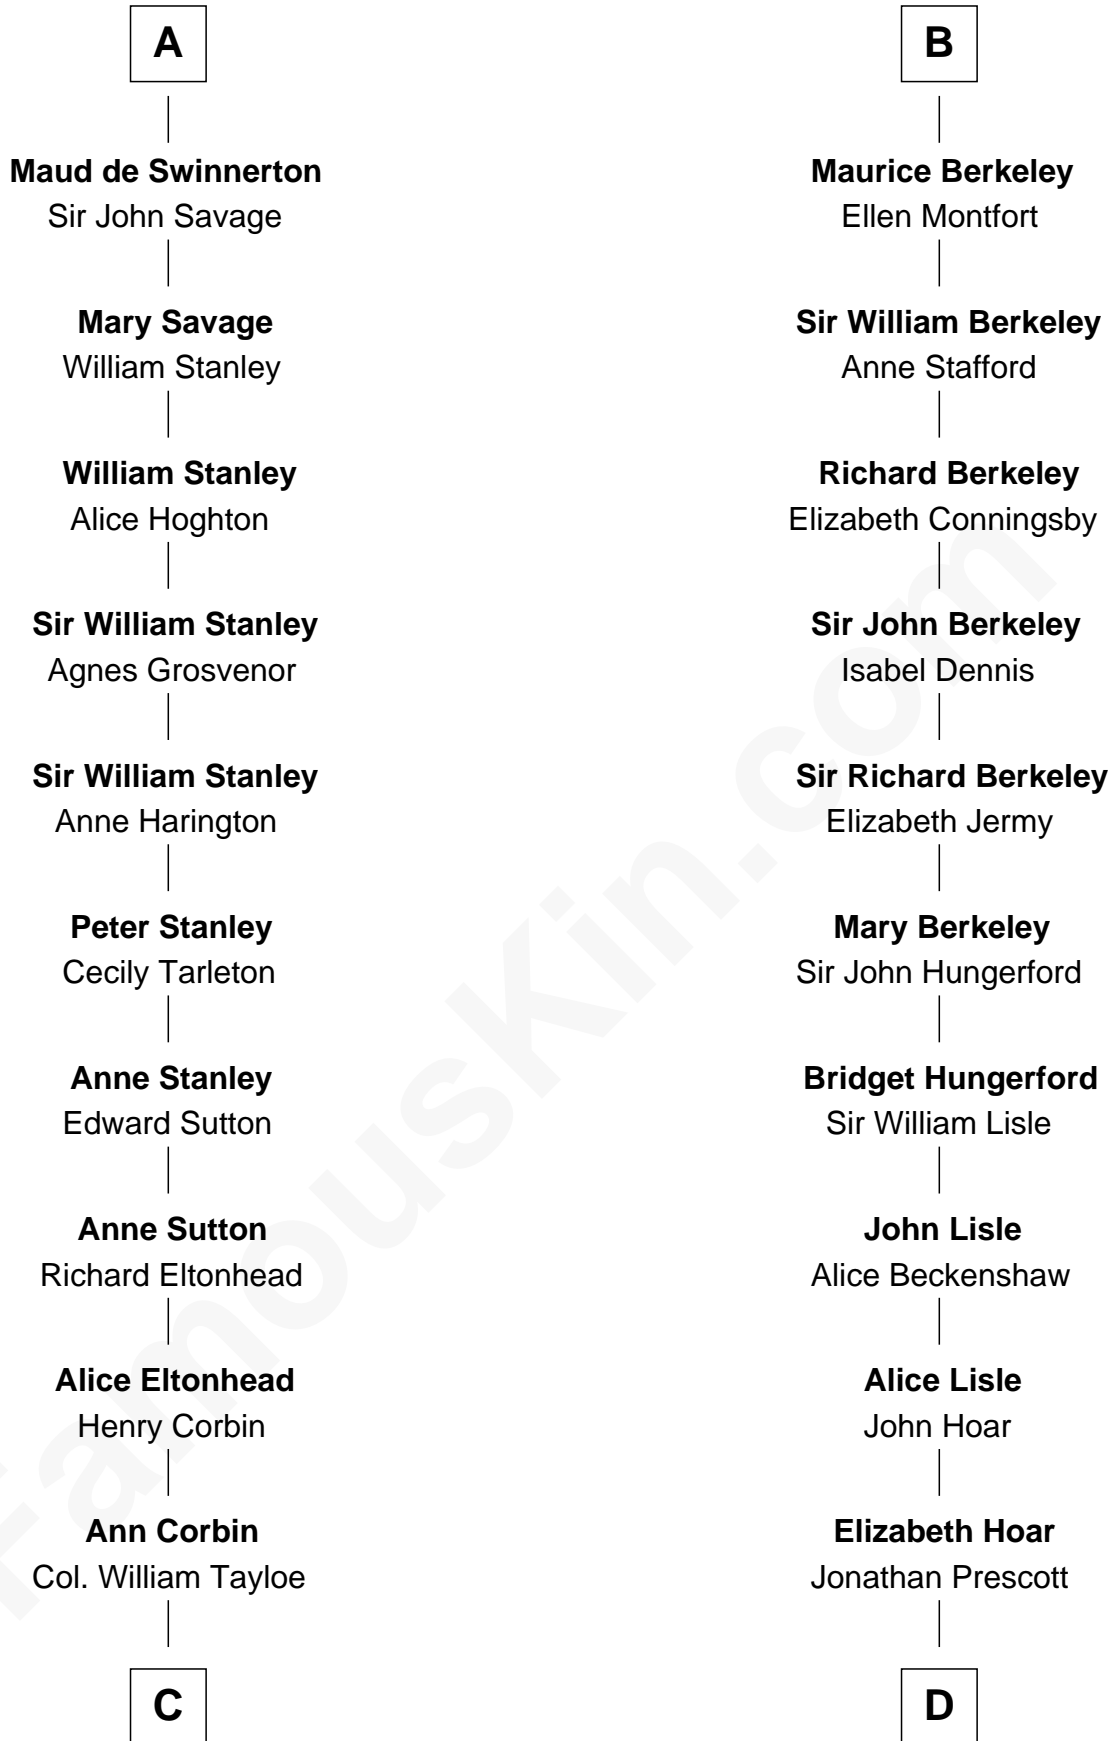

# FamousKin.com Relationship Chart of

**Edward Lloyd V**

*13th Governor of Maryland*

19th cousin 1 time removed of

**Samuel Prescott**

*Completed Paul Revere's Midnight Ride*

**Alan of Galloway**

Helen de l'Isle

Sir Roger de Quincy

**Margaret de Quincy**

Sir William de Ferrers

**Joan de Ferrers**

Sir Thomas de Berkeley

**Sir Maurice de Berkeley**

Eve la Zouche

**Maurice de Berkeley**

Margaret - - - - -

**Thomas Berkeley**

Catherine Botetourte

**Maurice Berkeley**

Johanna Denham

**B**

**C**

**John Tayloe**  
Elizabeth Gwynn

**John Tayloe**  
Rebecca Plater

**Elizabeth Tayloe**  
Col. Edward Lloyd

**Edward Lloyd V**  
*13th Governor of Maryland*

**D**

**Dr. Jonathan Prescott**  
Rebecca Bulkeley

**Dr. Abel Prescott**  
Abigail Brigham