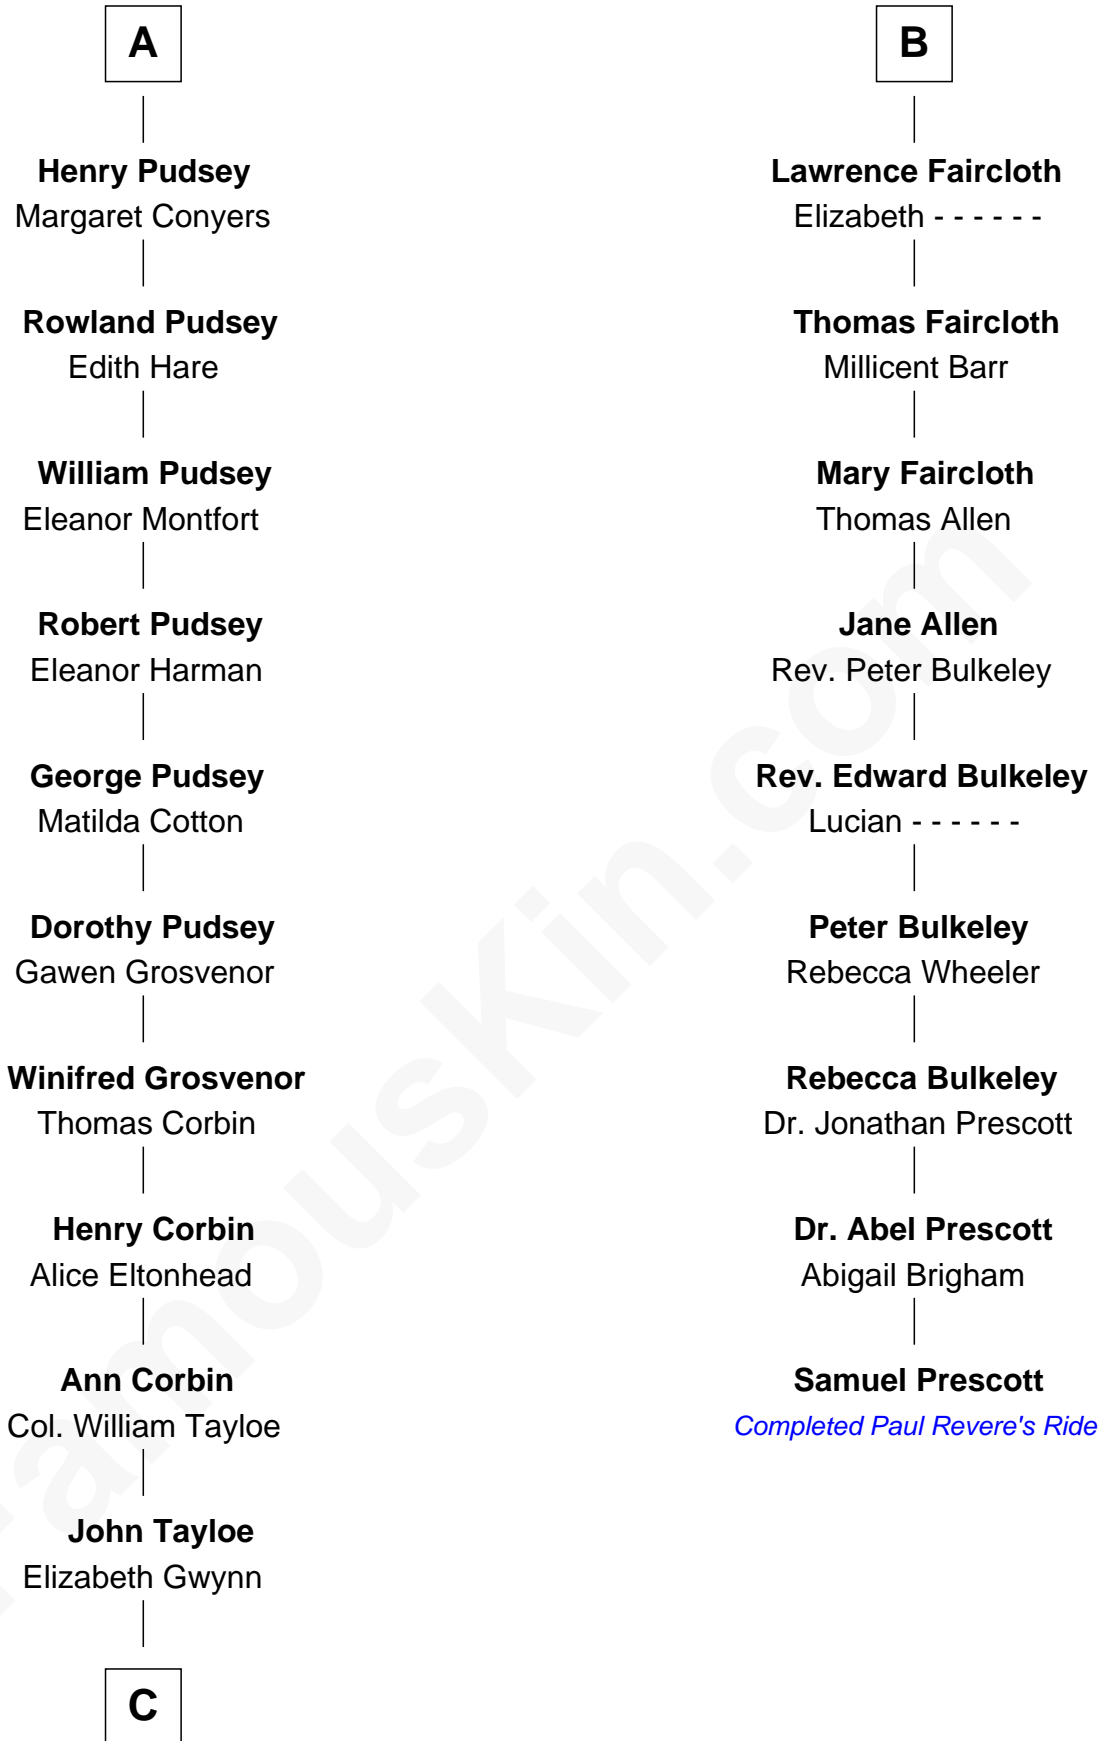

# FamousKin.com Relationship Chart of

**Edward Lloyd V**

13th Governor of Maryland

15th cousin 4 times removed of

**Samuel Prescott**

Completed Paul Revere's Midnight Ride

**C**

—  
**John Tayloe**  
Rebecca Plater

—  
**Elizabeth Tayloe**  
Col. Edward Lloyd

—  
**Edward Lloyd V**  
*13th Governor of Maryland*

FamousKin.com