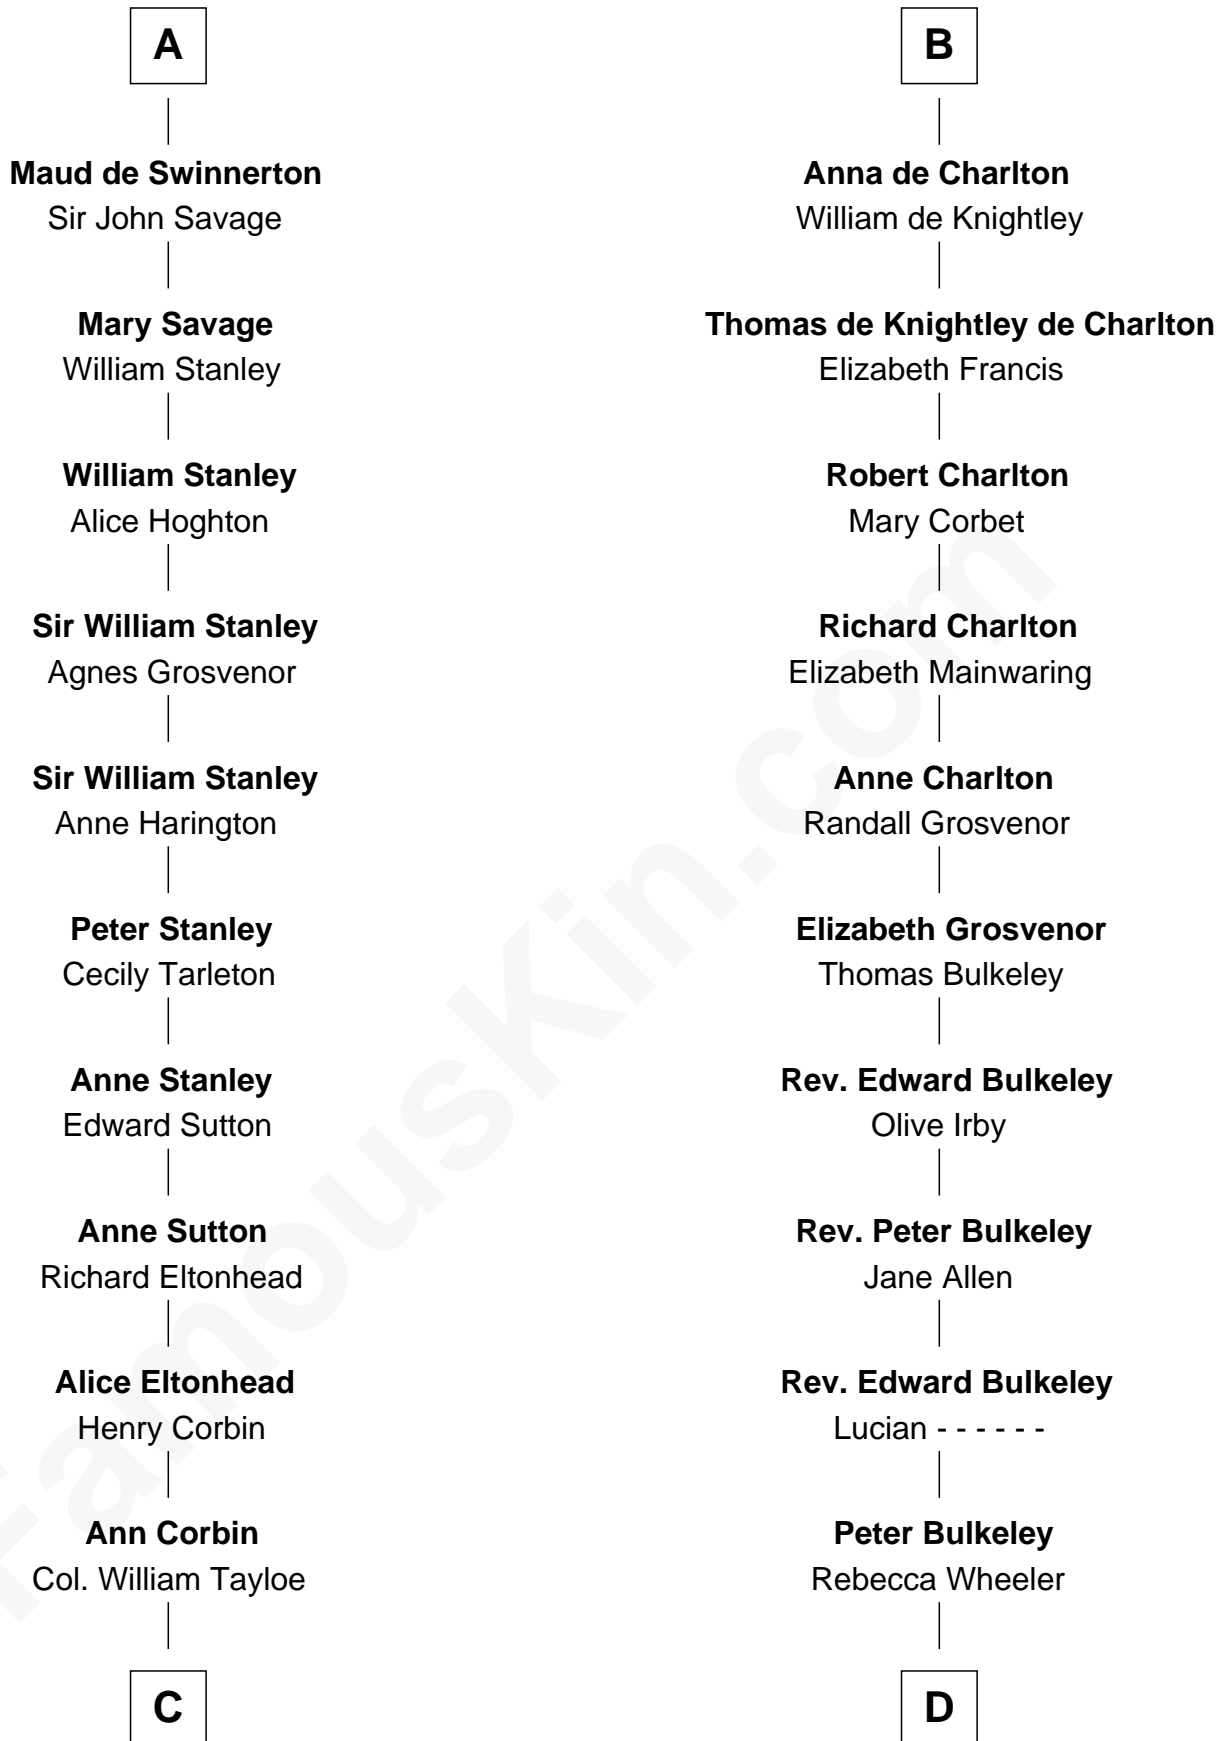

# FamousKin.com Relationship Chart of

**Edward Lloyd V**

13th Governor of Maryland

19th cousin 1 time removed of

**Samuel Prescott**

Completed Paul Revere's Midnight Ride

**William FitzPatrick**

Eleonore de Vitre

**C**

**John Tayloe**  
Elizabeth Gwynn

**John Tayloe**  
Rebecca Plater

**Elizabeth Tayloe**  
Col. Edward Lloyd

**Edward Lloyd V**  
*13th Governor of Maryland*

**D**

**Rebecca Bulkeley**  
Dr. Jonathan Prescott