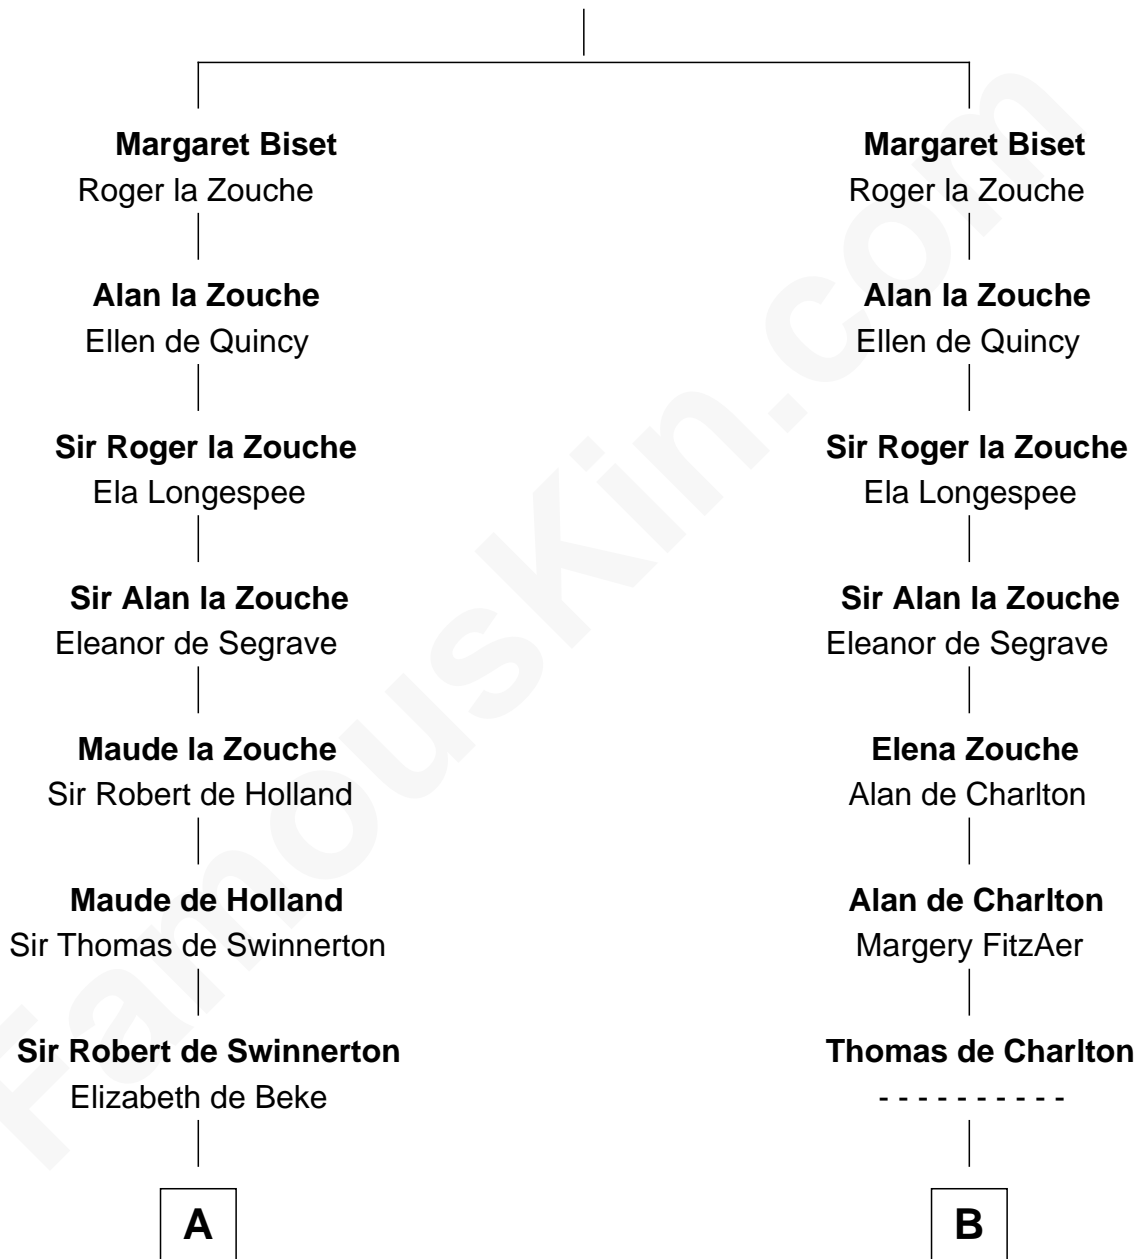

FamousKin.com Relationship Chart of

Edward Lloyd V

13th Governor of Maryland

19th cousin 1 time removed of

Samuel Prescott

Completed Paul Revere's Midnight Ride

Henry Biset

C

John Tayloe
Elizabeth Gwynn

John Tayloe
Rebecca Plater

Elizabeth Tayloe
Col. Edward Lloyd

Edward Lloyd V
13th Governor of Maryland

D

Rebecca Bulkeley
Dr. Jonathan Prescott

Dr. Abel Prescott
Abigail Brigham

Samuel Prescott
Completed Paul Revere's Ride