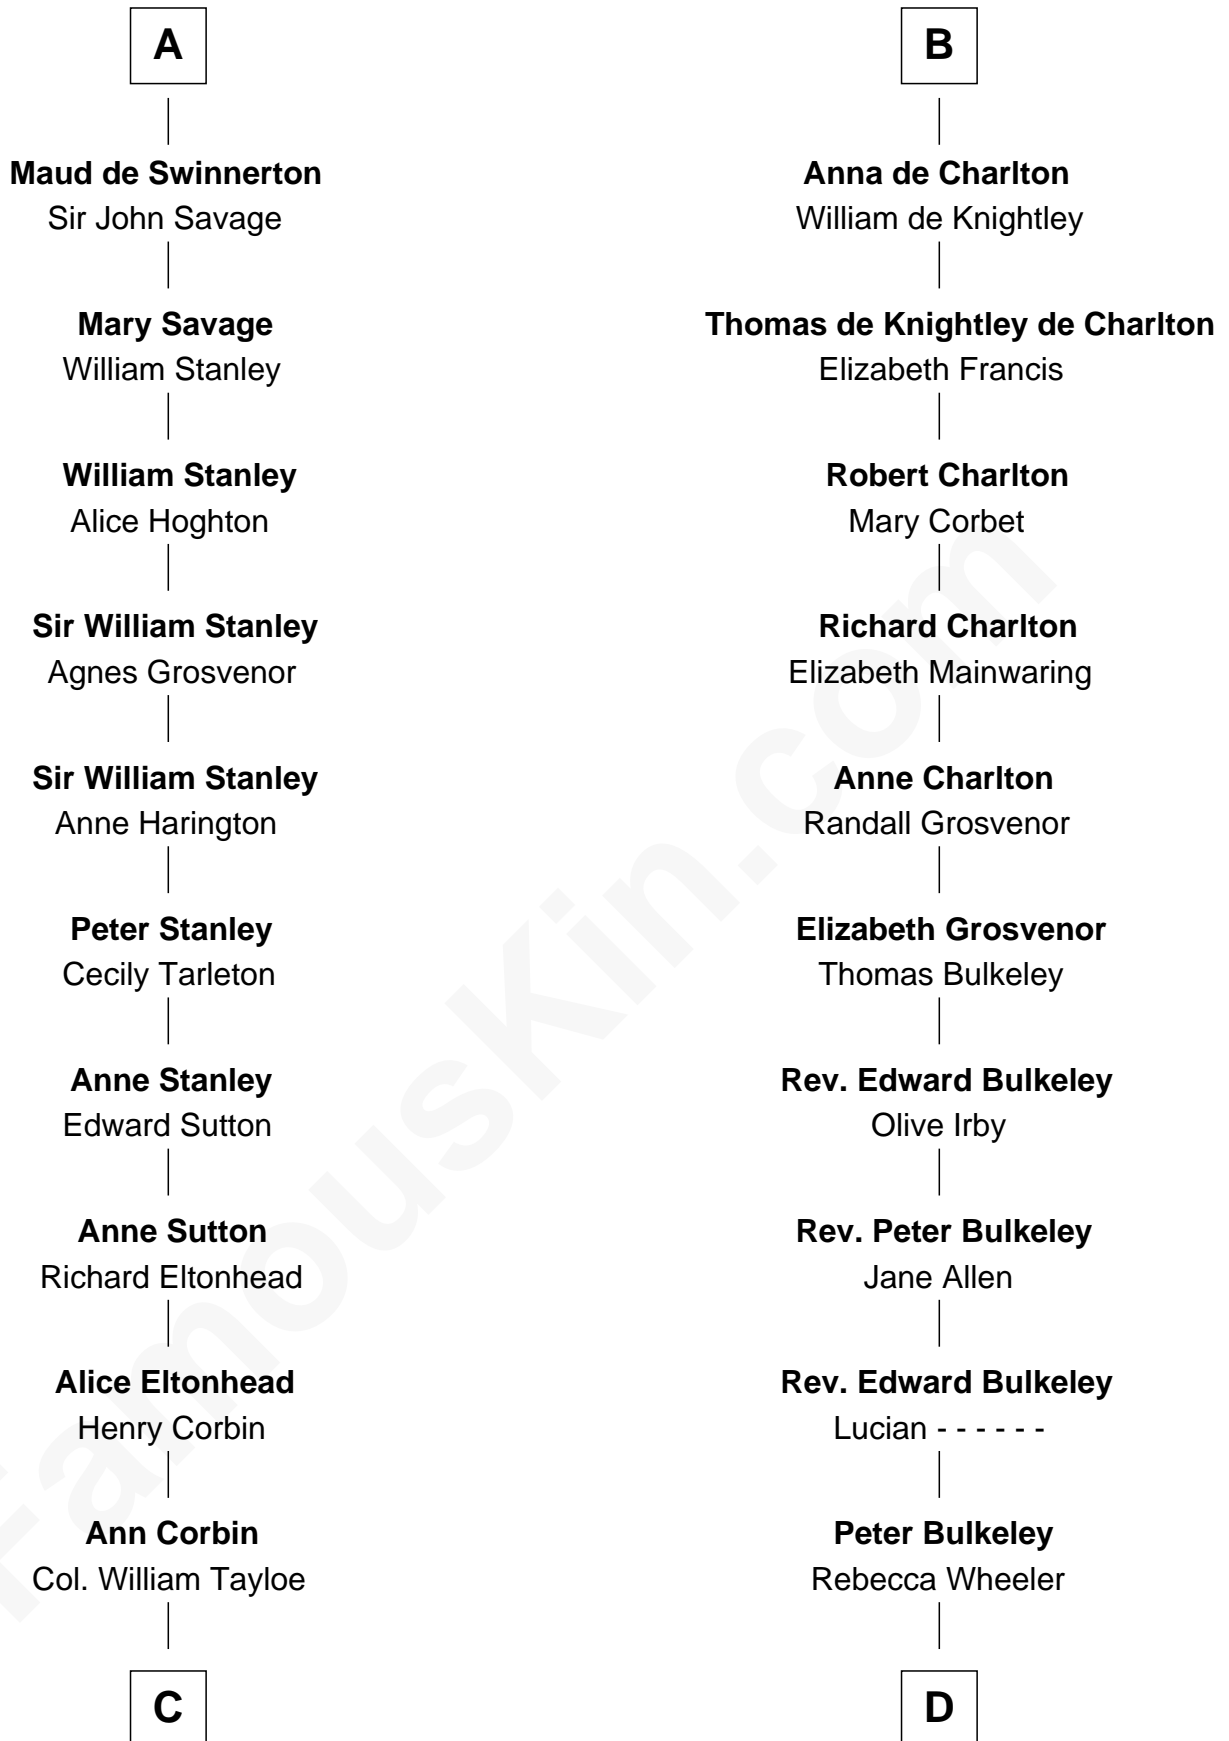

FamousKin.com Relationship Chart of

Edward Lloyd V

13th Governor of Maryland

19th cousin 1 time removed of

Samuel Prescott

Completed Paul Revere's Midnight Ride

Henry Biset

C

John Tayloe
Elizabeth Gwynn

John Tayloe
Rebecca Plater

Elizabeth Tayloe
Col. Edward Lloyd

Edward Lloyd V
13th Governor of Maryland

D

Rebecca Bulkeley
Dr. Jonathan Prescott

Dr. Abel Prescott
Abigail Brigham

Samuel Prescott
Completed Paul Revere's Ride