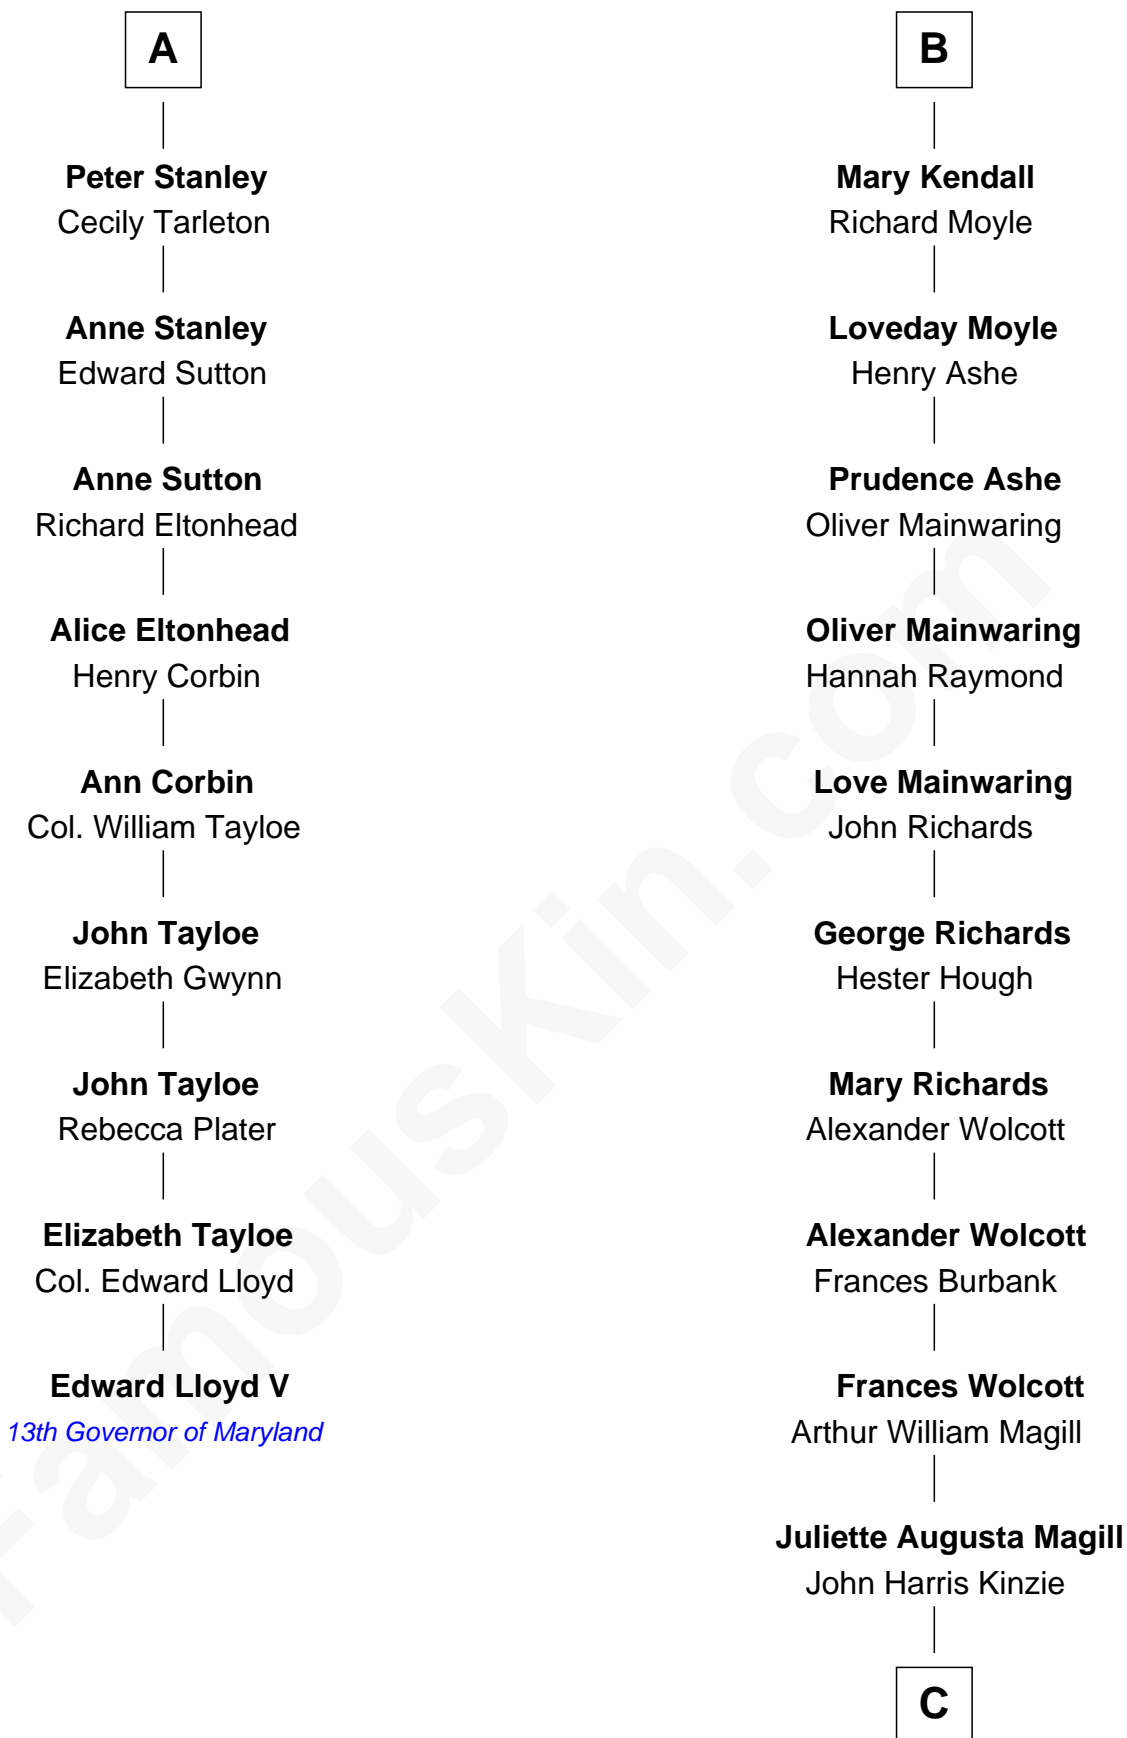

FamousKin.com Relationship Chart of

Edward Lloyd V

13th Governor of Maryland

15th cousin 3 times removed of

Juliette Gordon Low

Founder of the Girl Scouts

Sir Robert de Holland

Maude la Zouche

C

Eleanor Lytle Kinzie
William Washington Gordon

Juliette Gordon Low
Founder of the Girl Scouts

FamousKin.com