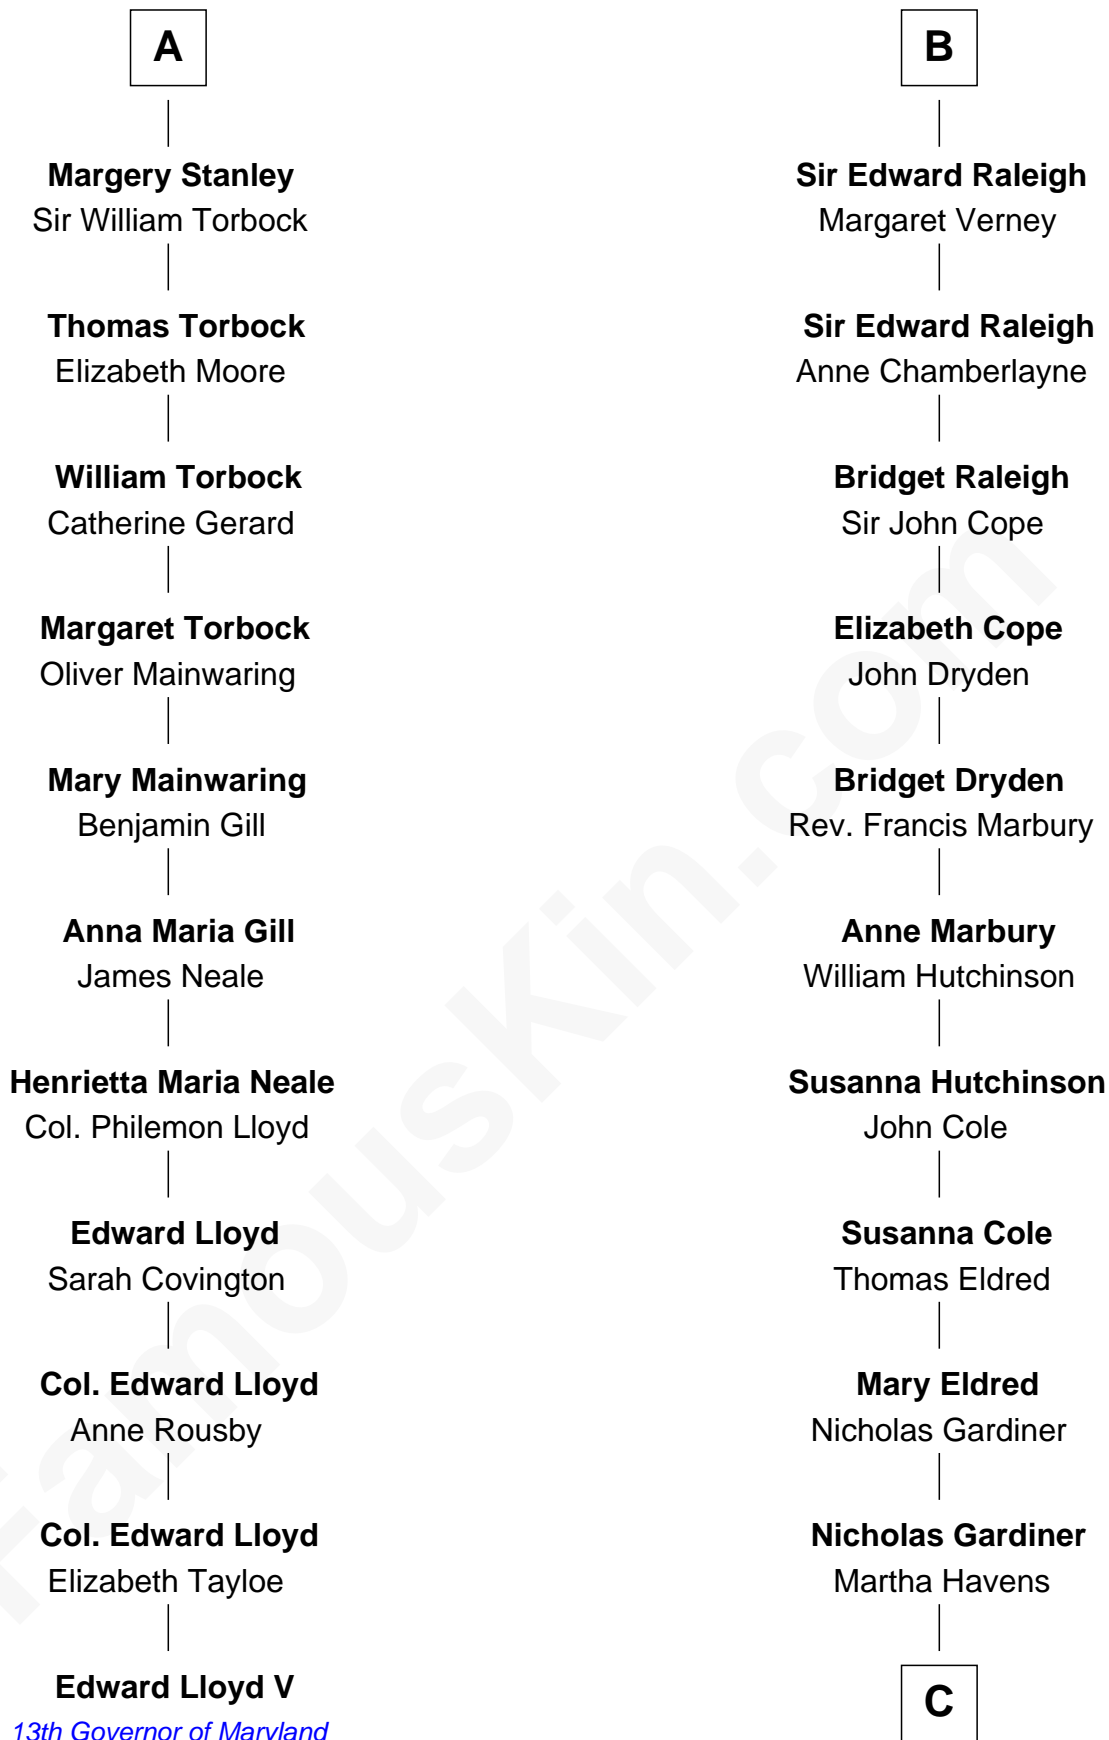

FamousKin.com

Relationship Chart of

Edward Lloyd V

13th Governor of Maryland

17th cousin 3 times removed of

Stephen A. Douglas

Participated in Lincoln-Douglas Debates

C

Martha Gardiner

Stephen Arnold

Martha Arnold

Benajah Douglass

Dr. Stephen Arnold Douglass

Sarah Fiske

Stephen A. Douglas

[The Lincoln-Douglas Debates](#)