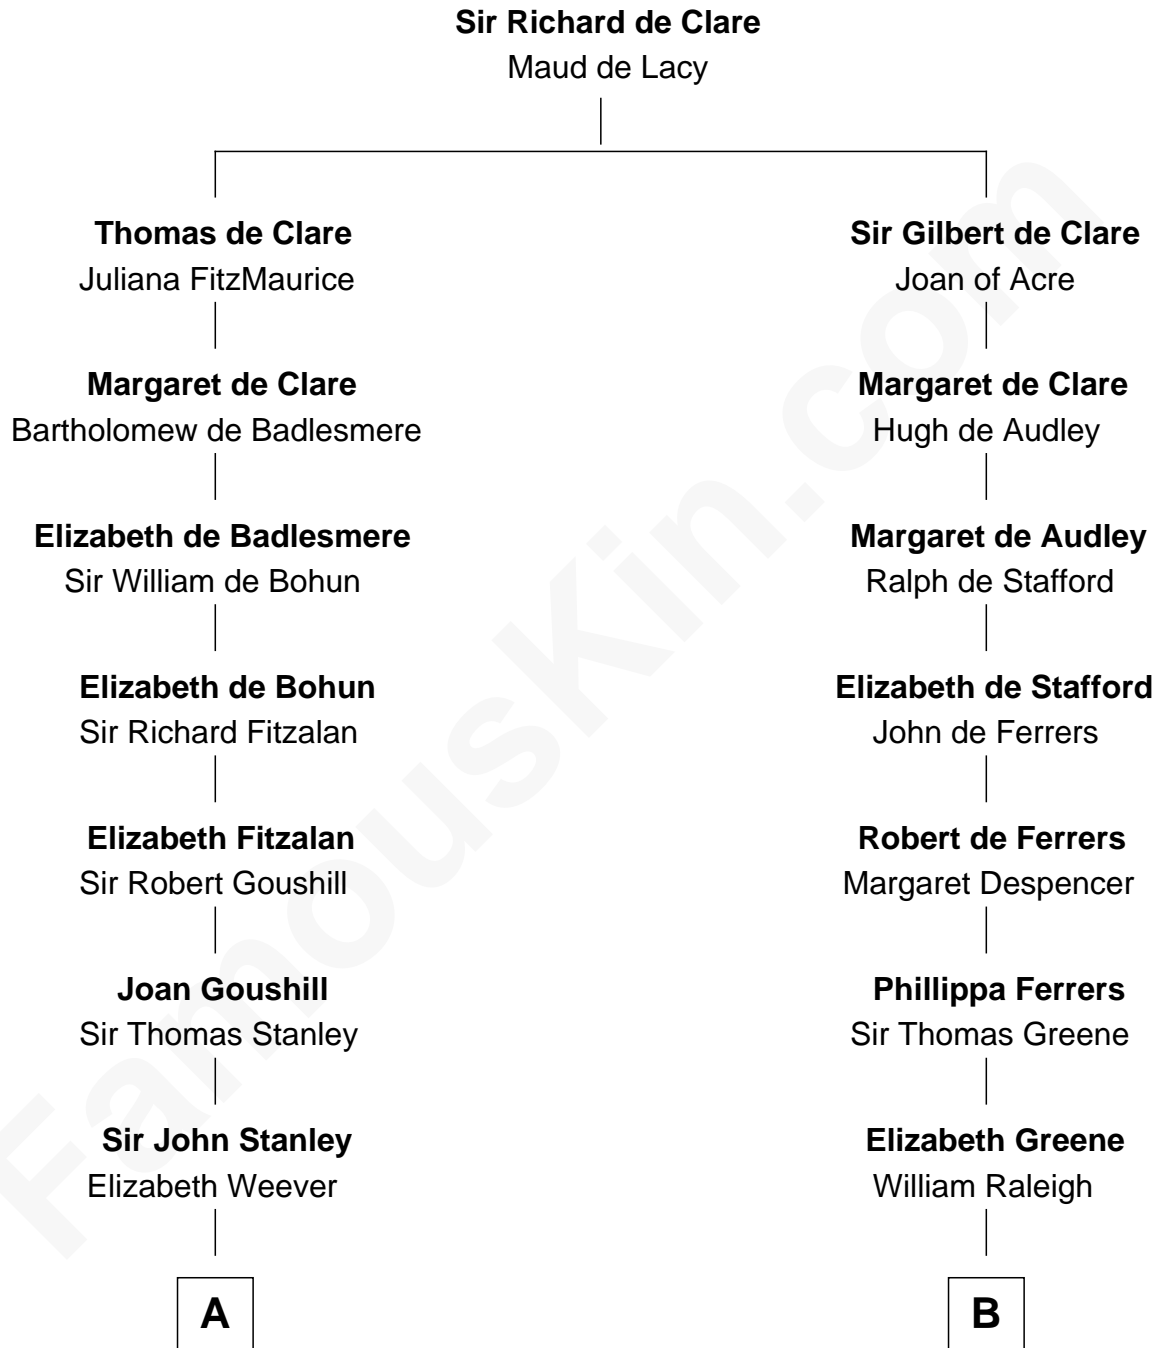

FamousKin.com

Relationship Chart of

Edward Lloyd V

13th Governor of Maryland

17th cousin 3 times removed of

Stephen A. Douglas

Participated in Lincoln-Douglas Debates

C

Martha Gardiner

Stephen Arnold

Martha Arnold

Benajah Douglass

Dr. Stephen Arnold Douglass

Sarah Fiske

Stephen A. Douglas

[The Lincoln-Douglas Debates](#)