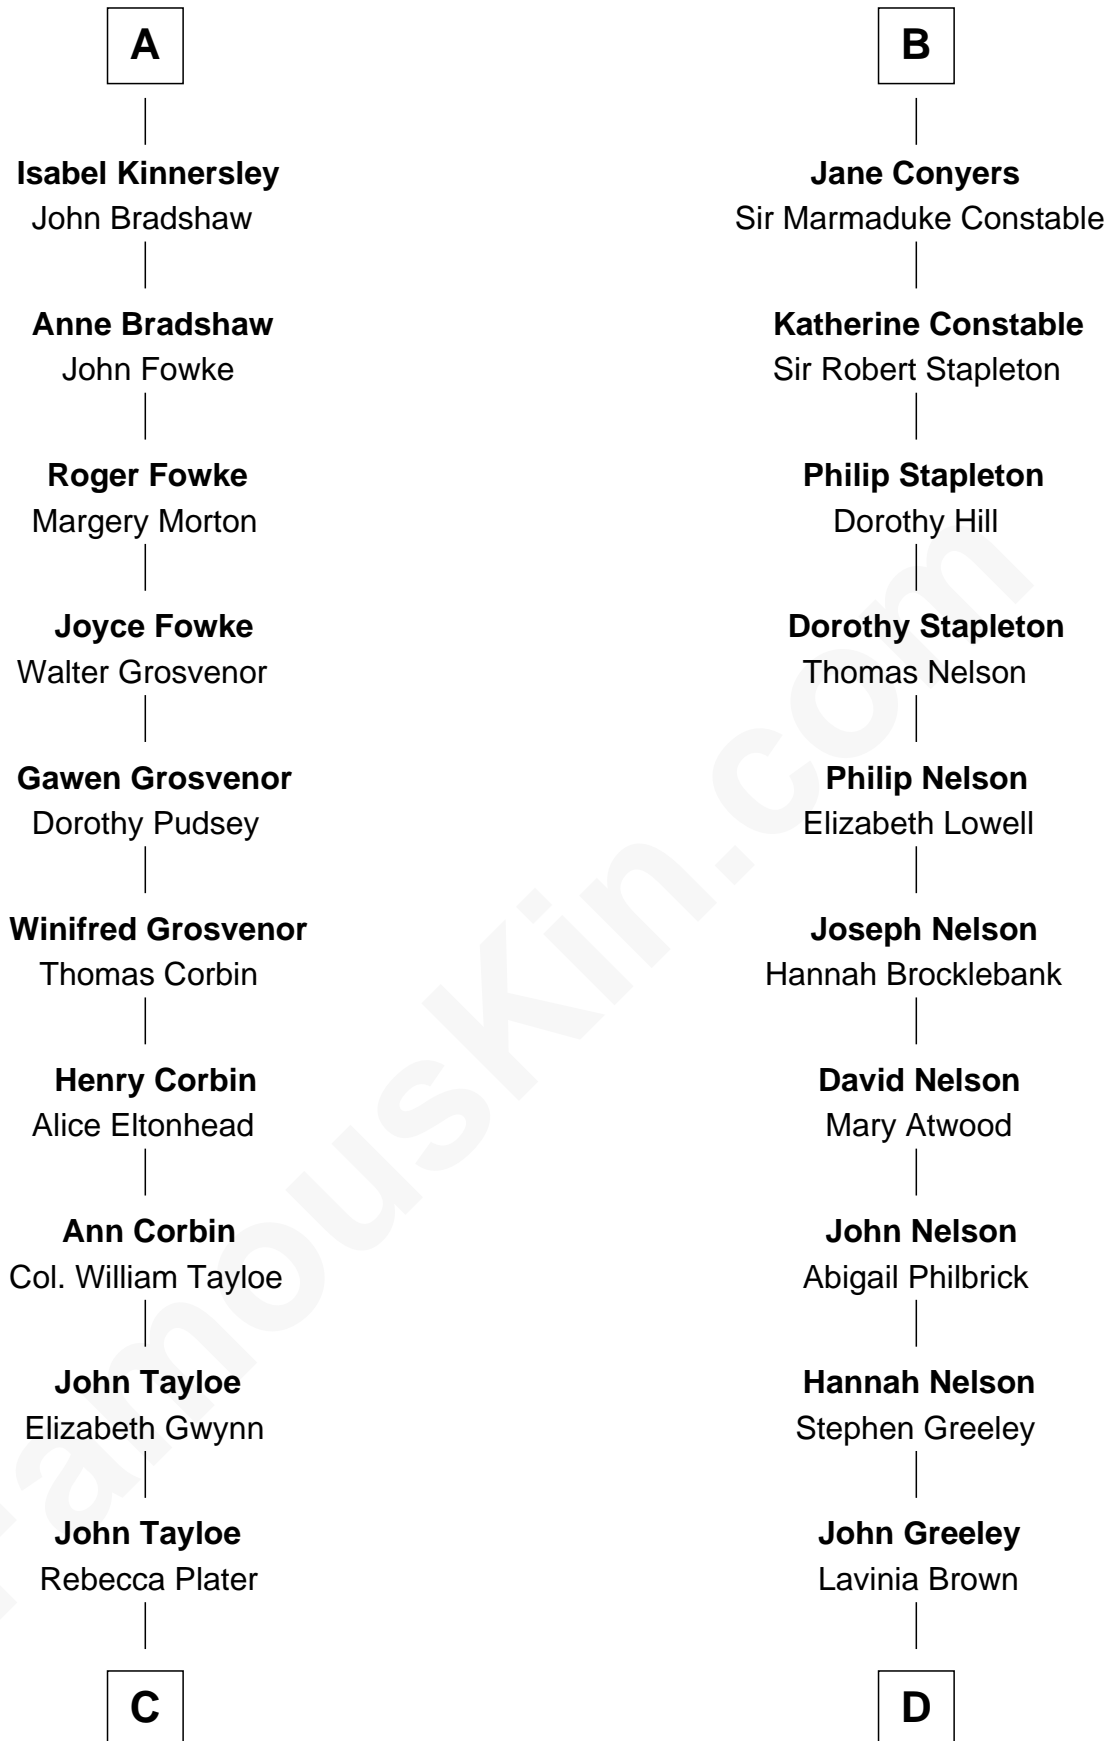

FamousKin.com Relationship Chart of

Edward Lloyd V

13th Governor of Maryland

18th cousin 3 times removed of

Margot Kidder

TV and Movie Actress

C

Elizabeth Tayloe
Col. Edward Lloyd

Edward Lloyd V
13th Governor of Maryland

D

Justus Greeley
Margaret Rideout

Margaret Q. Greeley
Dr. David Powell

Margaret Powell
Sidney Jesse Kidder

Kendall Kidder
Jocelyn Mary Wilson

Margot Kidder
TV and Movie Actress