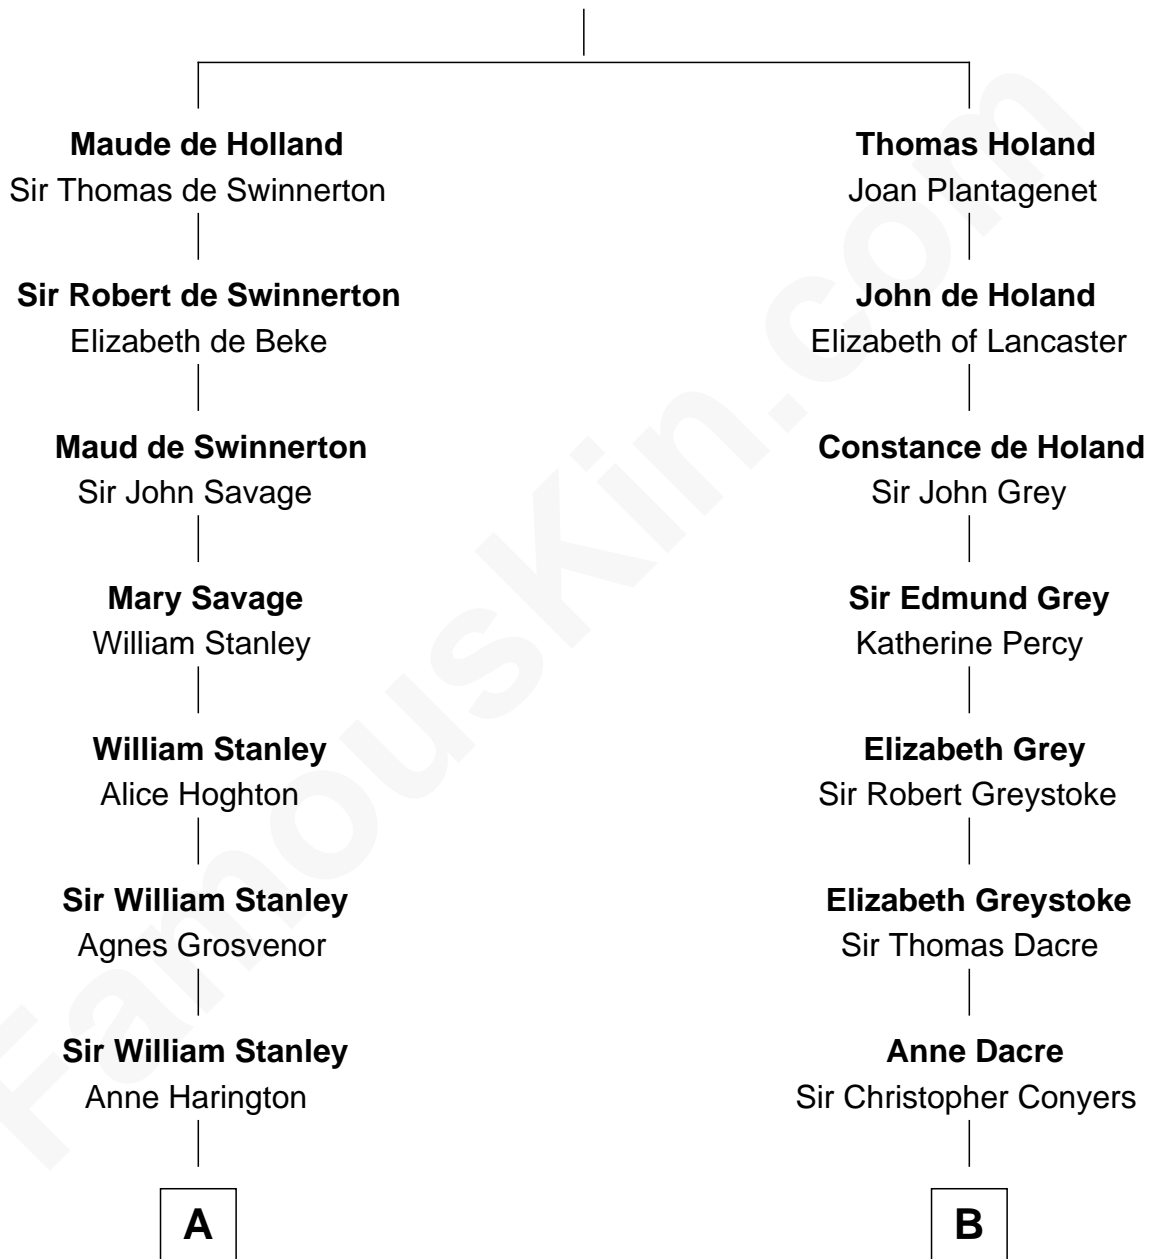

# FamousKin.com Relationship Chart of

**Edward Lloyd V**

*13th Governor of Maryland*

15th cousin 6 times removed of

**Margot Kidder**

*TV and Movie Actress*

**Sir Robert de Holland**

Maude la Zouche

**C**

**Justus Greeley**  
Margaret Rideout

**Margaret Q. Greeley**  
Dr. David Powell

**Margaret Powell**  
Sidney Jesse Kidder

**Kendall Kidder**  
Jocelyn Mary Wilson

**Margot Kidder**  
*TV and Movie Actress*