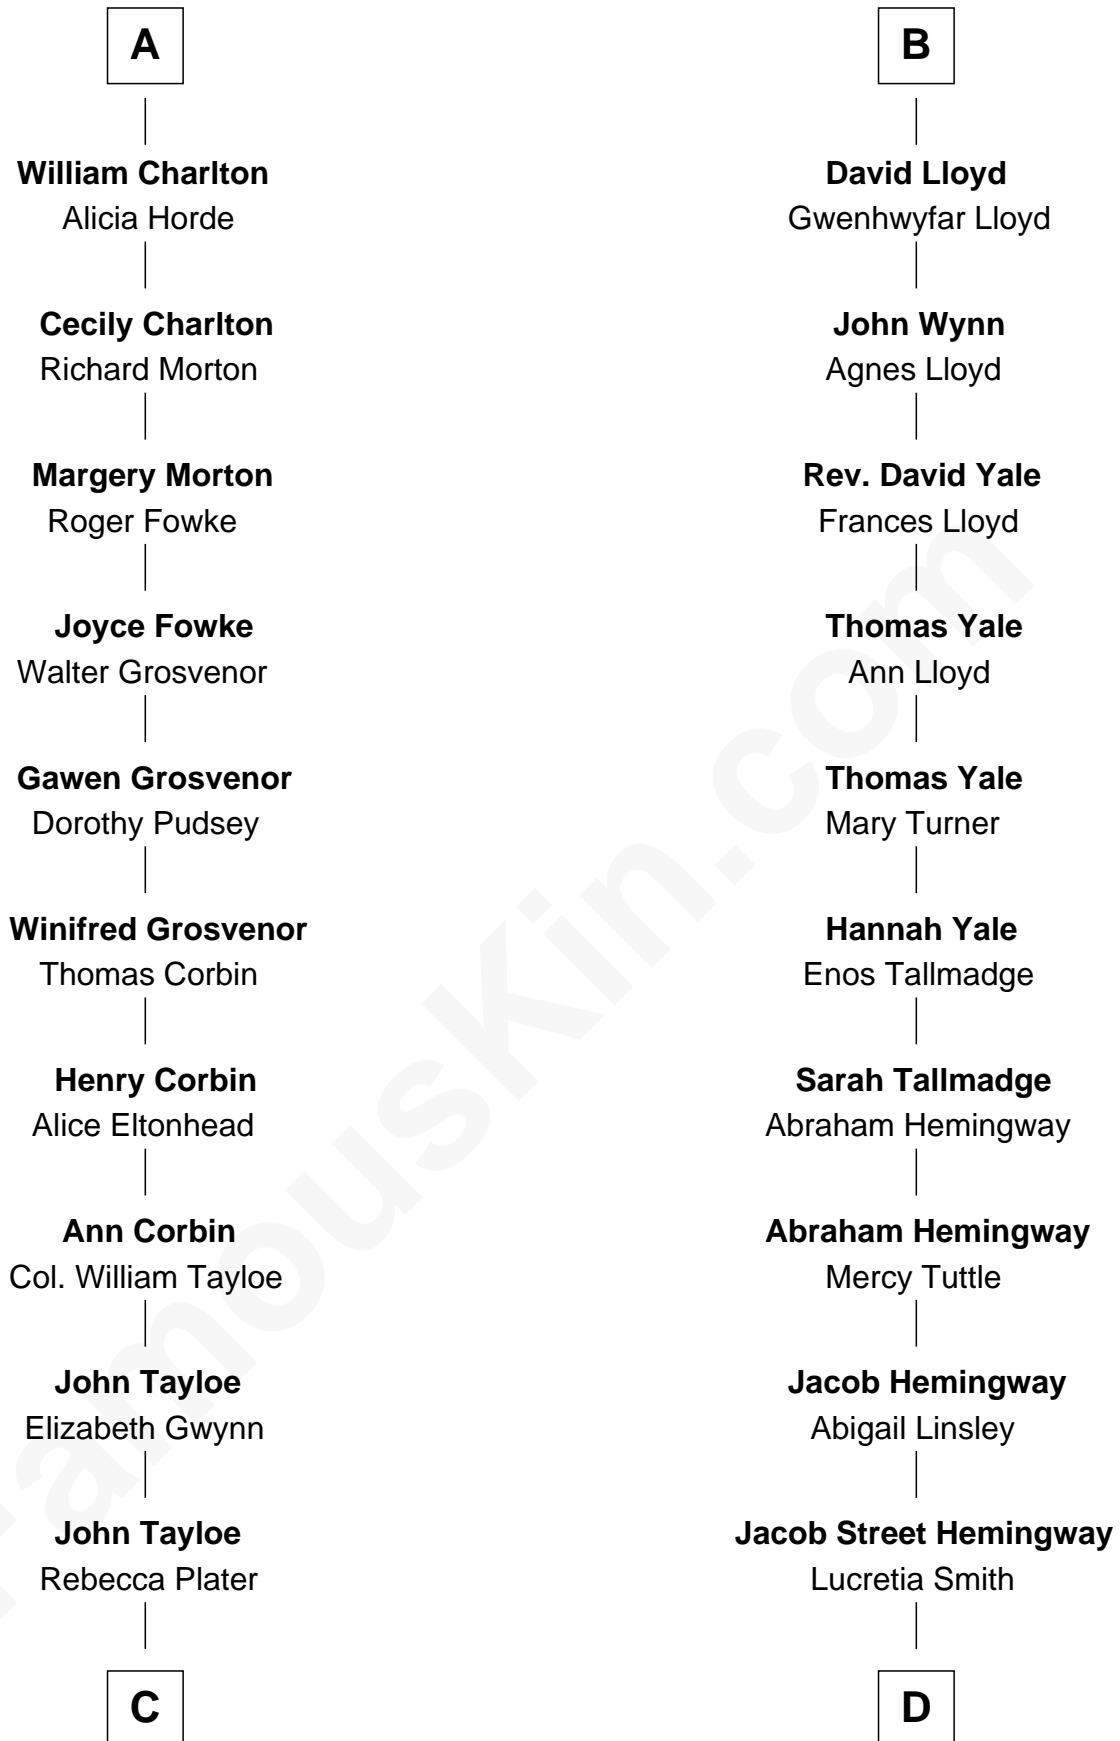

FamousKin.com Relationship Chart of

Edward Lloyd V

13th Governor of Maryland

18th cousin 2 times removed of

Ernest Hemingway

Author of The Sun Also Rises

Sir Roger de Somery

Nichole d'Aubenev

Maud de Somery
Sir Henry de Erdington

Sir Henry de Erdington
Joan de Wolvey

Sir Giles de Erdington
Elizabeth de Tolthorpe

Margaret de Erdington
Sir Roger Corbet

Sir Robert Corbet
Margaret - - - - -

Mary Corbet
Robert Charlton

Richard Charlton
Elizabeth Mainwaring

A

Joan de Somery
John IV le Strange

John V le Strange
Maud de Walton

Elizabeth le Strange
Gruffydd ap Madog

Gruffydd Fychan ap Gruffydd
Elen ferch Thomas ap Llewelyn

Tudor Gruffydd
Maud ferch Ienaf ap Adda

Lowri ferch Twdr
Gruffydd ap Einion

Elisau ap Gruffydd
Margaret ferch Jenkyn

B

C

Elizabeth Tayloe
Col. Edward Lloyd

Edward Lloyd V
13th Governor of Maryland

D

Allen Hemingway
Harriet Louisa Tyler