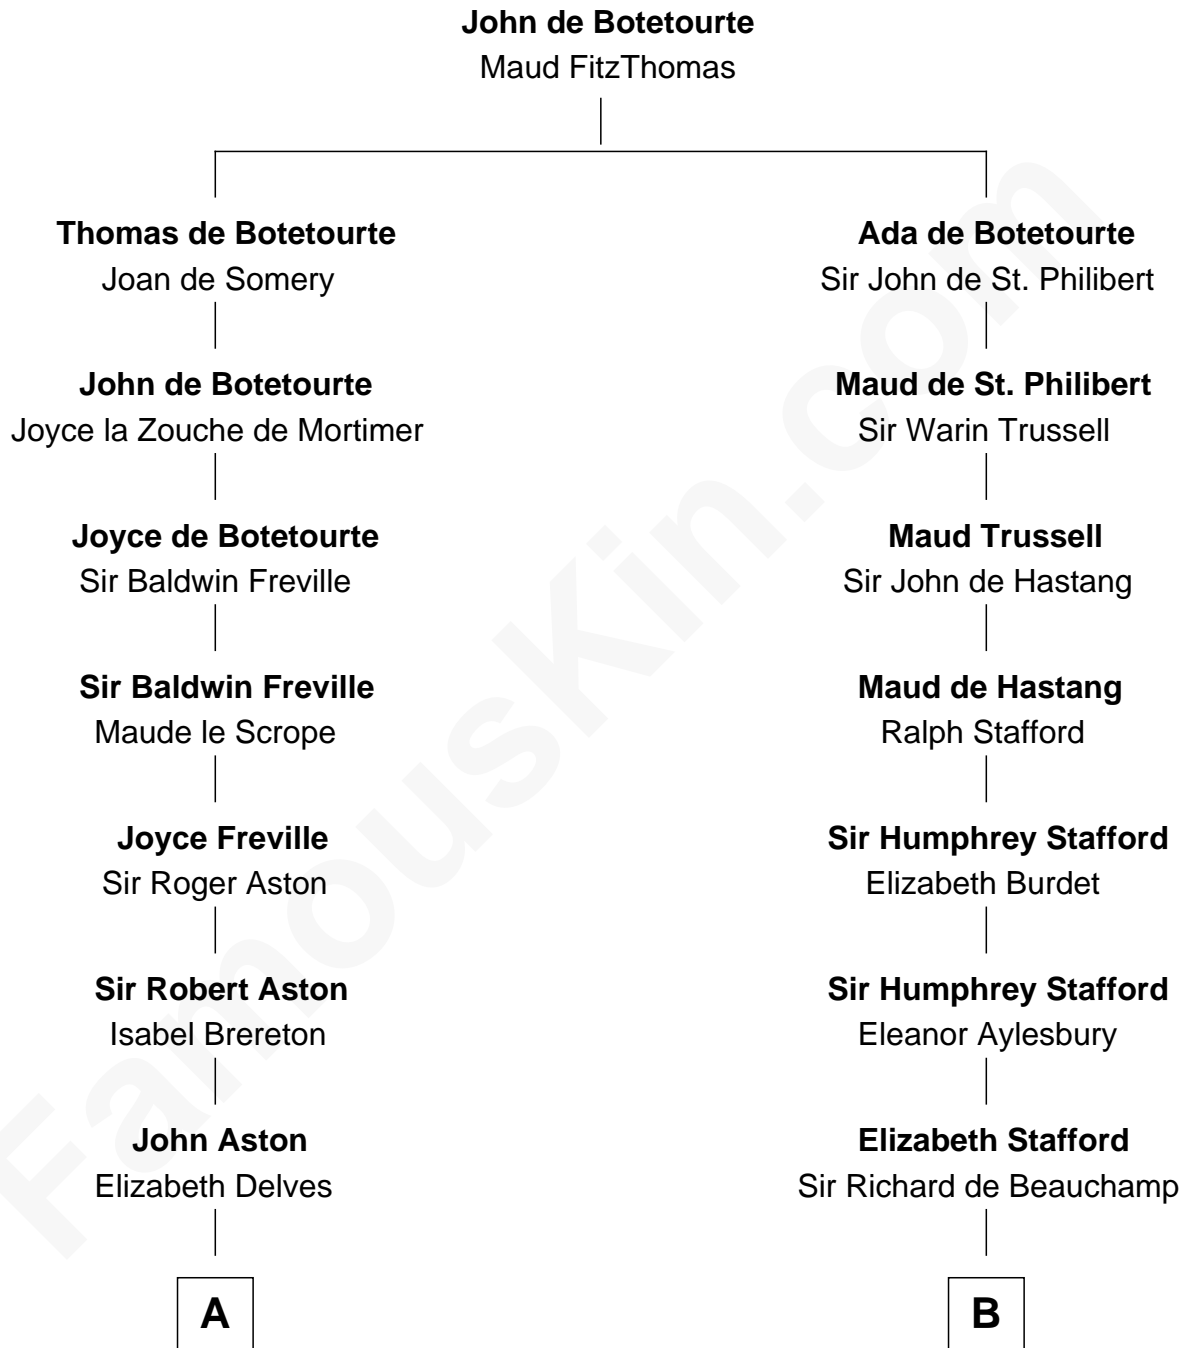

FamousKin.com Relationship Chart of

Edward Lloyd V

13th Governor of Maryland

19th cousin 1 time removed of

General Douglas MacArthur

U.S. Army - World War II

C

John Tayloe
Rebecca Plater

Elizabeth Tayloe
Col. Edward Lloyd

Edward Lloyd V
13th Governor of Maryland

D

Benjamin Barney Belcher
Olive -----

Aurelia Belcher
Arthur MacArthur

Gen. Arthur MacArthur
Mary Pinckney Hardy

General Douglas MacArthur
U.S. Army - World War II