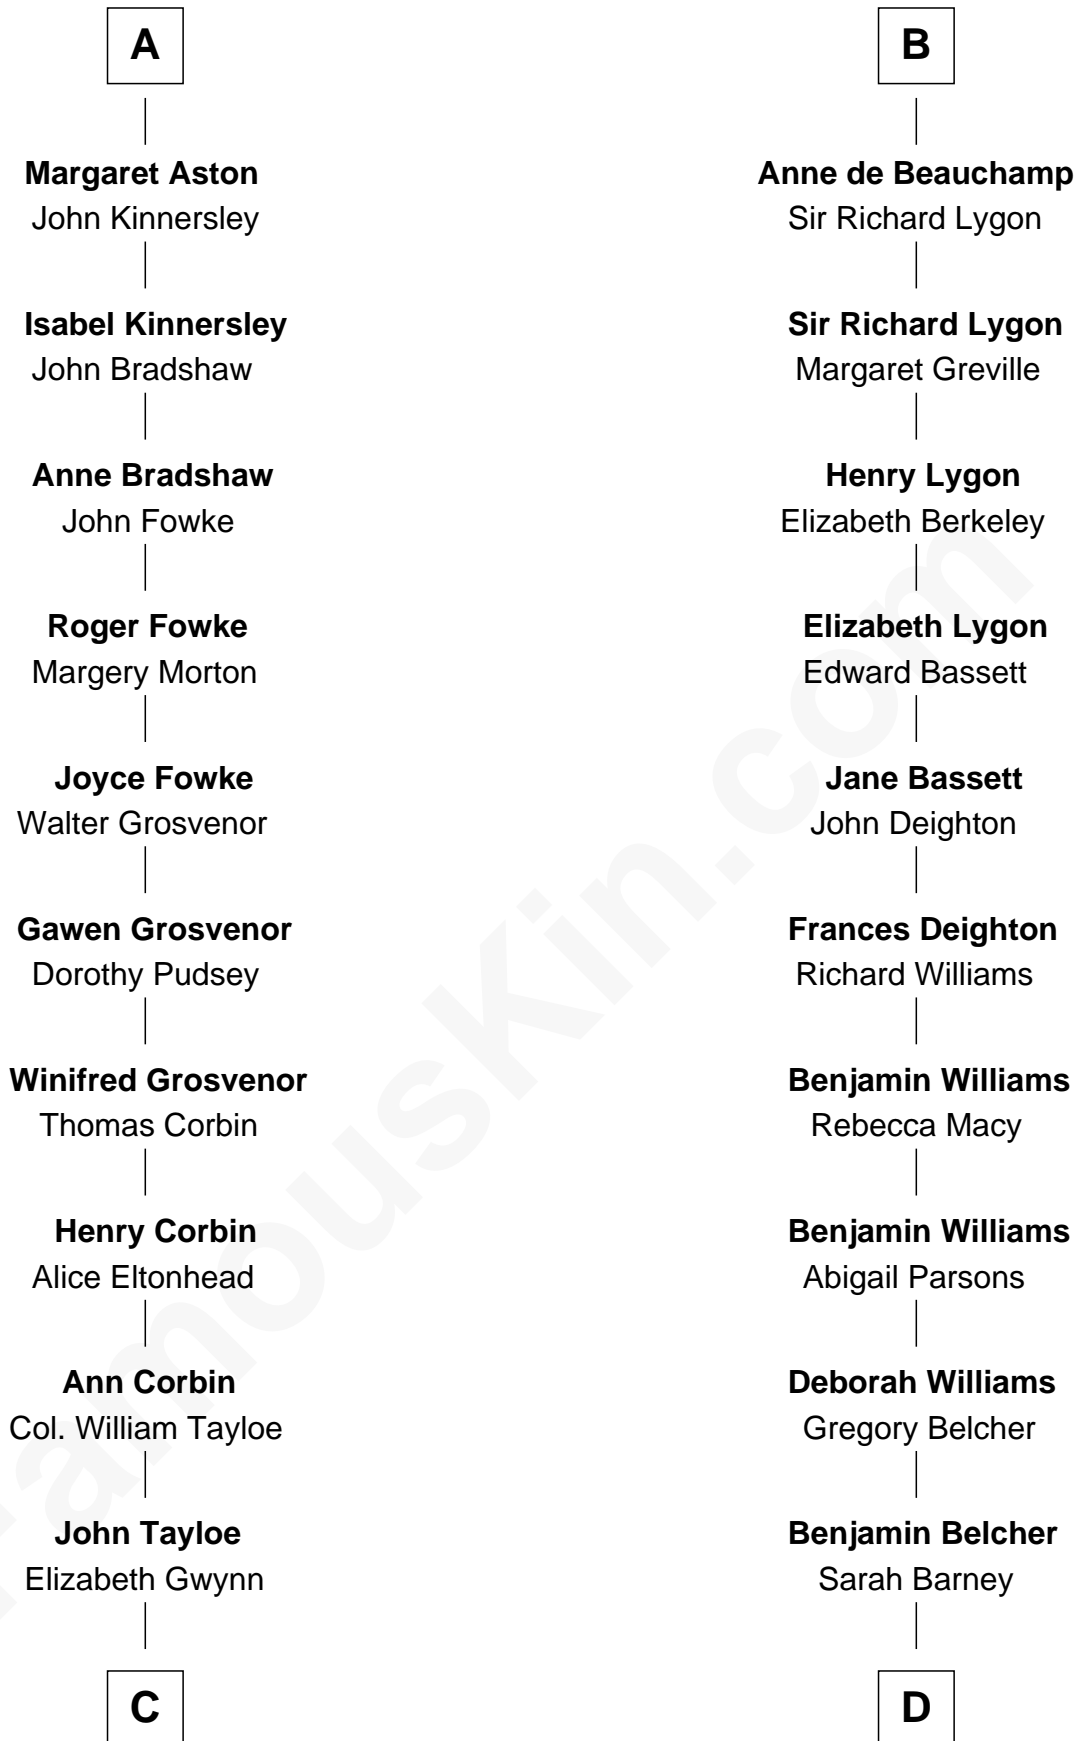

FamousKin.com Relationship Chart of

Edward Lloyd V

13th Governor of Maryland

19th cousin 1 time removed of

General Douglas MacArthur

U.S. Army - World War II

C

John Tayloe
Rebecca Plater

Elizabeth Tayloe
Col. Edward Lloyd

Edward Lloyd V
13th Governor of Maryland

D

Benjamin Barney Belcher
Olive -----

Aurelia Belcher
Arthur MacArthur

Gen. Arthur MacArthur
Mary Pinckney Hardy

General Douglas MacArthur
U.S. Army - World War II