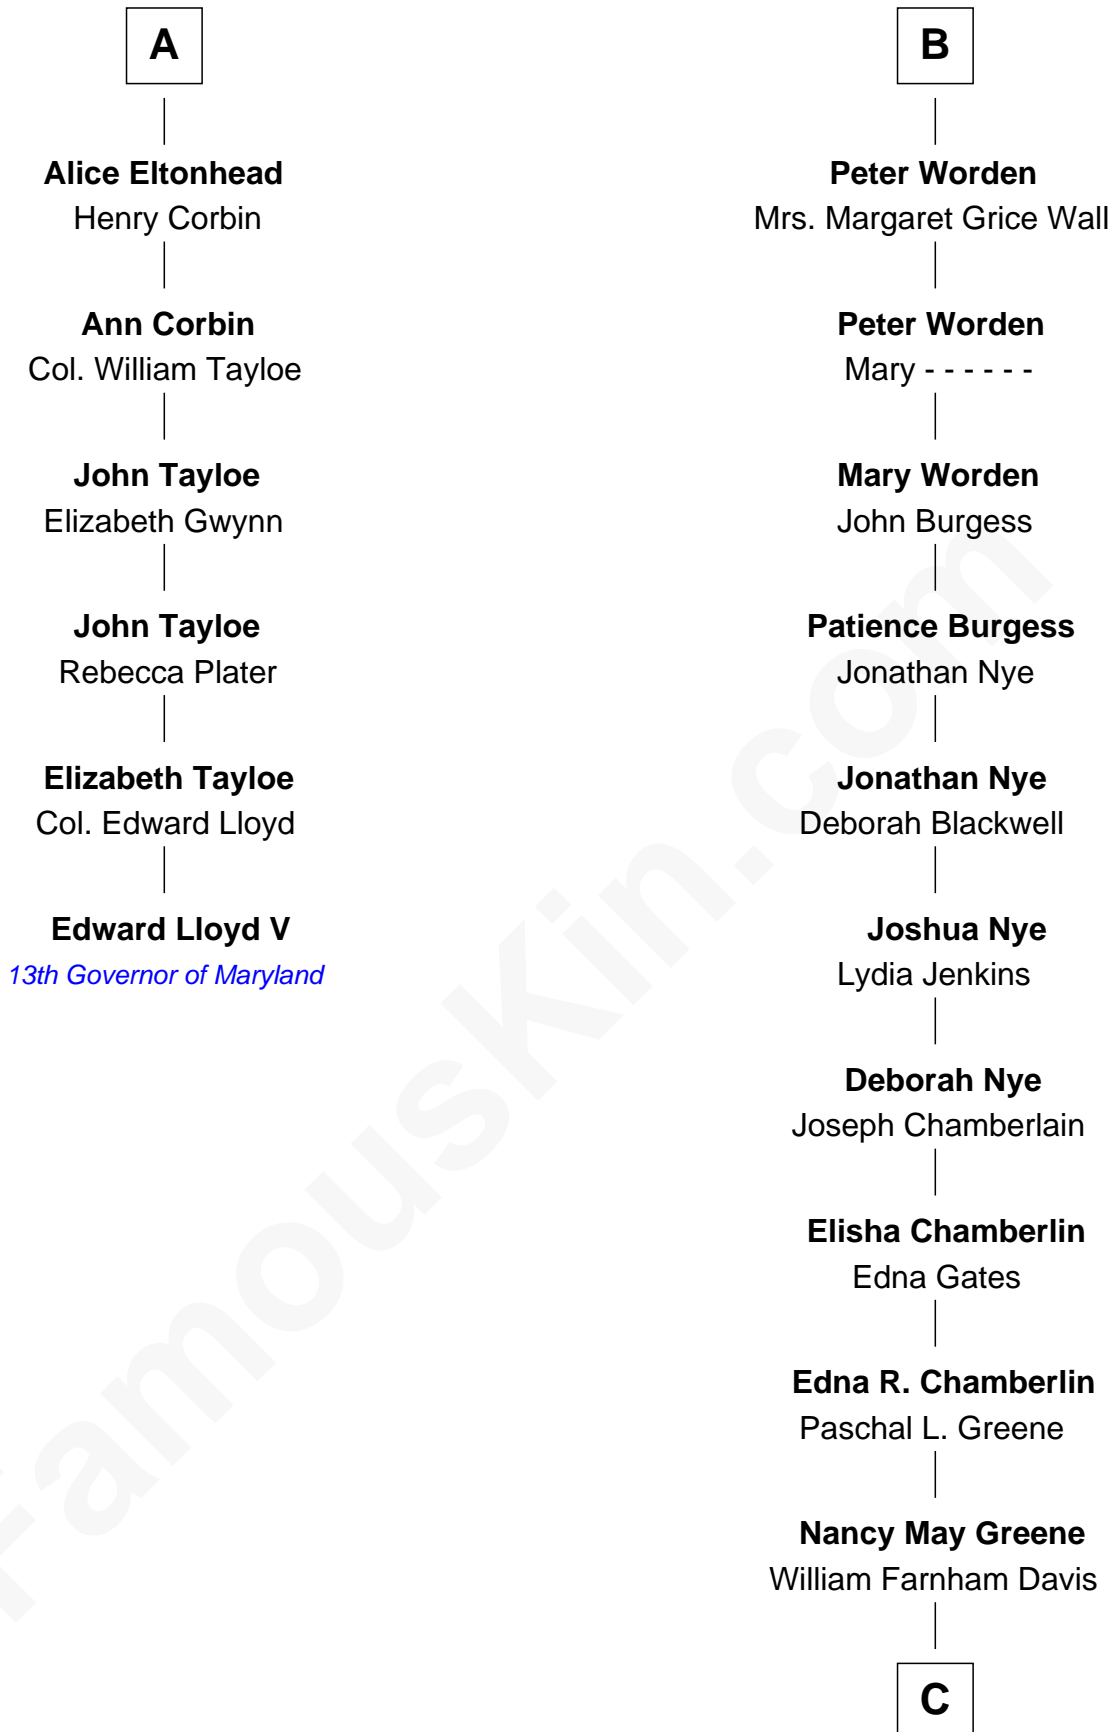

FamousKin.com Relationship Chart of

Edward Lloyd V

13th Governor of Maryland

12th cousin 7 times removed of

Geena Davis

Movie and TV Actress

Sir Nicholas Harington

Isabel English

Sir William Harington

Margaret de Neville

Agnes Harington

Sir Alexander Radcliffe

Isabel Radcliffe

Sir James Harington

Anne Harington

Sir William Stanley

Richard Sherburne

Richard Sherburne

Alice Hamerton

Agnes Sherburne

Henry Rushton

Nicholas Rushton

Margaret Radcliffe

Agnes Rushton

Richard Worthington

Peter Worthington

Isabel Anderton

Isabel Worthington

Robert Worden

B

C

Isaac Danforth Davis
Edna Frances Greene