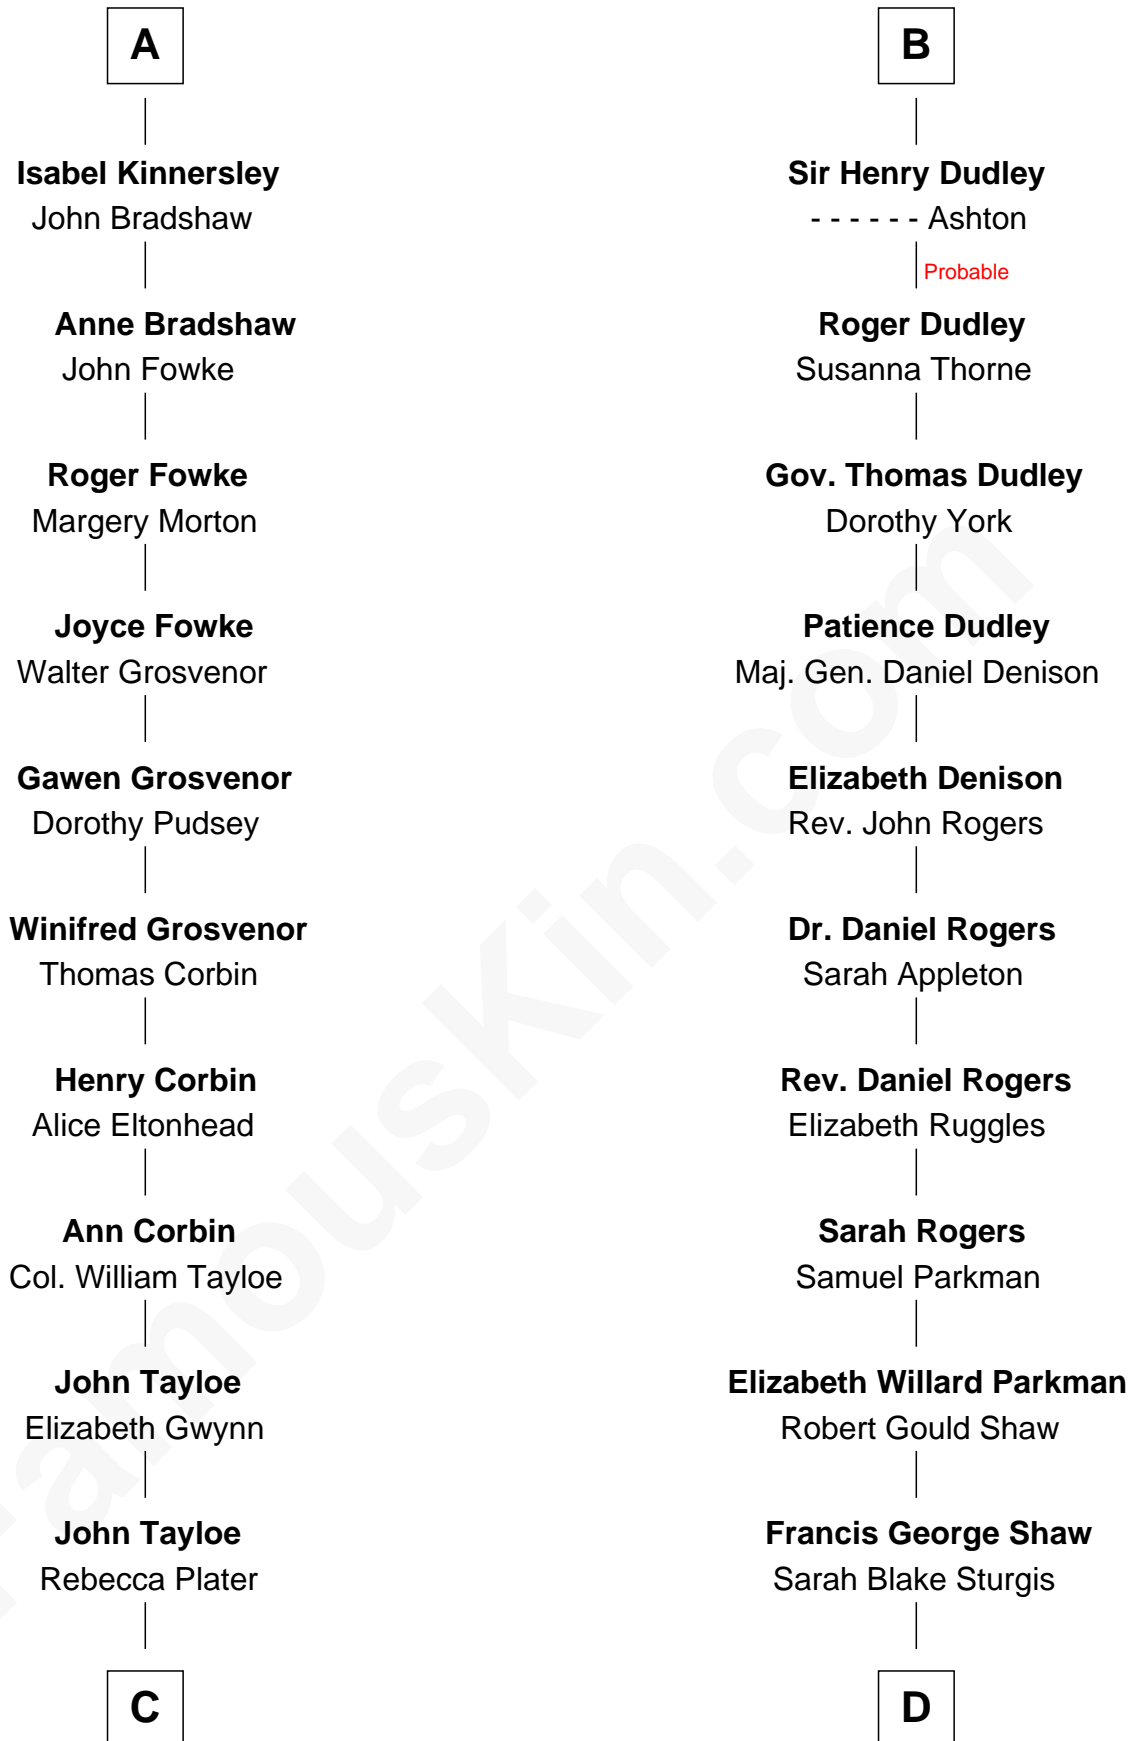

## Relationship Chart of

**Edward Lloyd V**

*13th Governor of Maryland*

18th cousin 3 times removed of

**Kyra Sedgwick**

*TV and Movie Actress*

**Sir William de Ros**  
Margery de Badlesmere

**C**

**Elizabeth Tayloe**  
Col. Edward Lloyd

**Edward Lloyd V**  
*13th Governor of Maryland*

**D**

**Susanna Shaw**  
Robert Bowne Minturn

**Sarah May Minturn**  
Henry Dwight Sedgwick

**Robert Minturn Sedgwick**  
Helen Peabody

**Henry Dwight Sedgwick**  
Patricia Ann Rosenwald

**Kyra Sedgwick**  
*TV and Movie Actress*