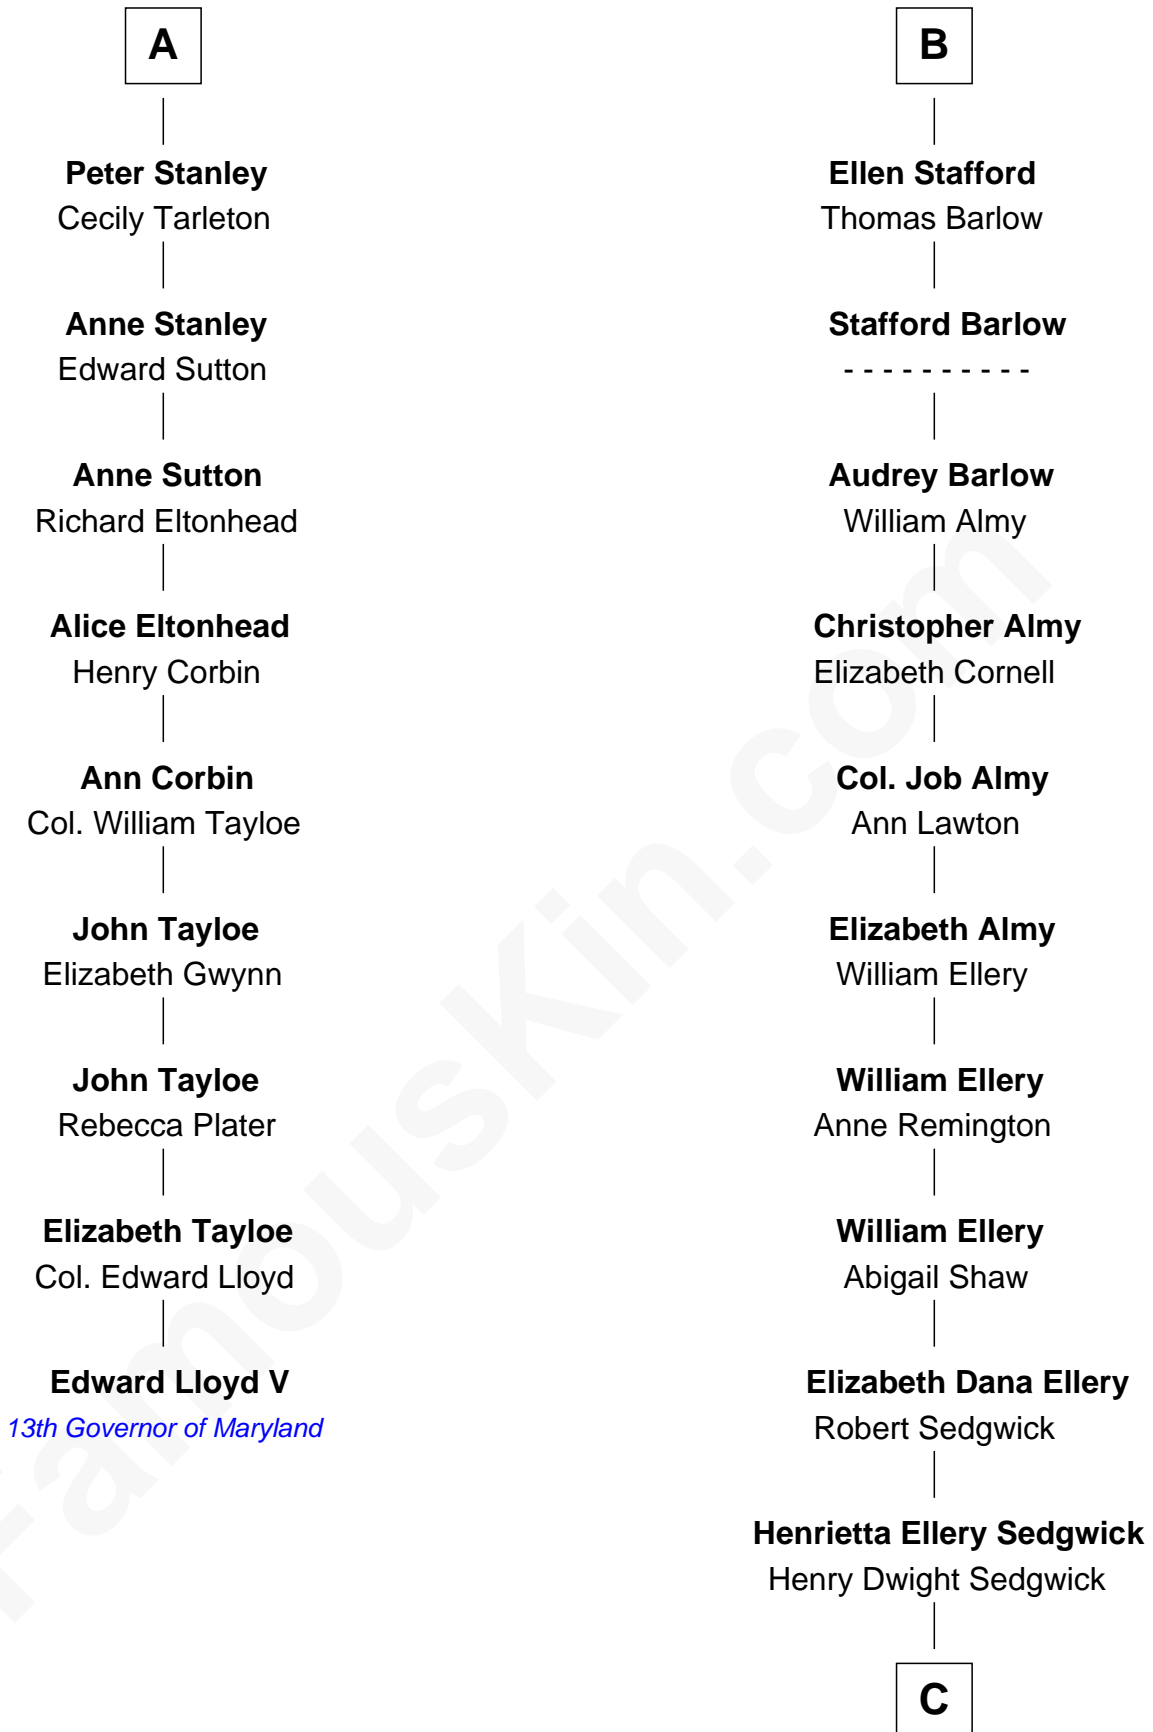

FamousKin.com Relationship Chart of

Edward Lloyd V

13th Governor of Maryland

15th cousin 5 times removed of

Kyra Sedgwick

TV and Movie Actress

C

Henry Dwight Sedgwick

Sarah May Minturn

Robert Minturn Sedgwick

Helen Peabody

Henry Dwight Sedgwick

Patricia Ann Rosenwald

Kyra Sedgwick

TV and Movie Actress