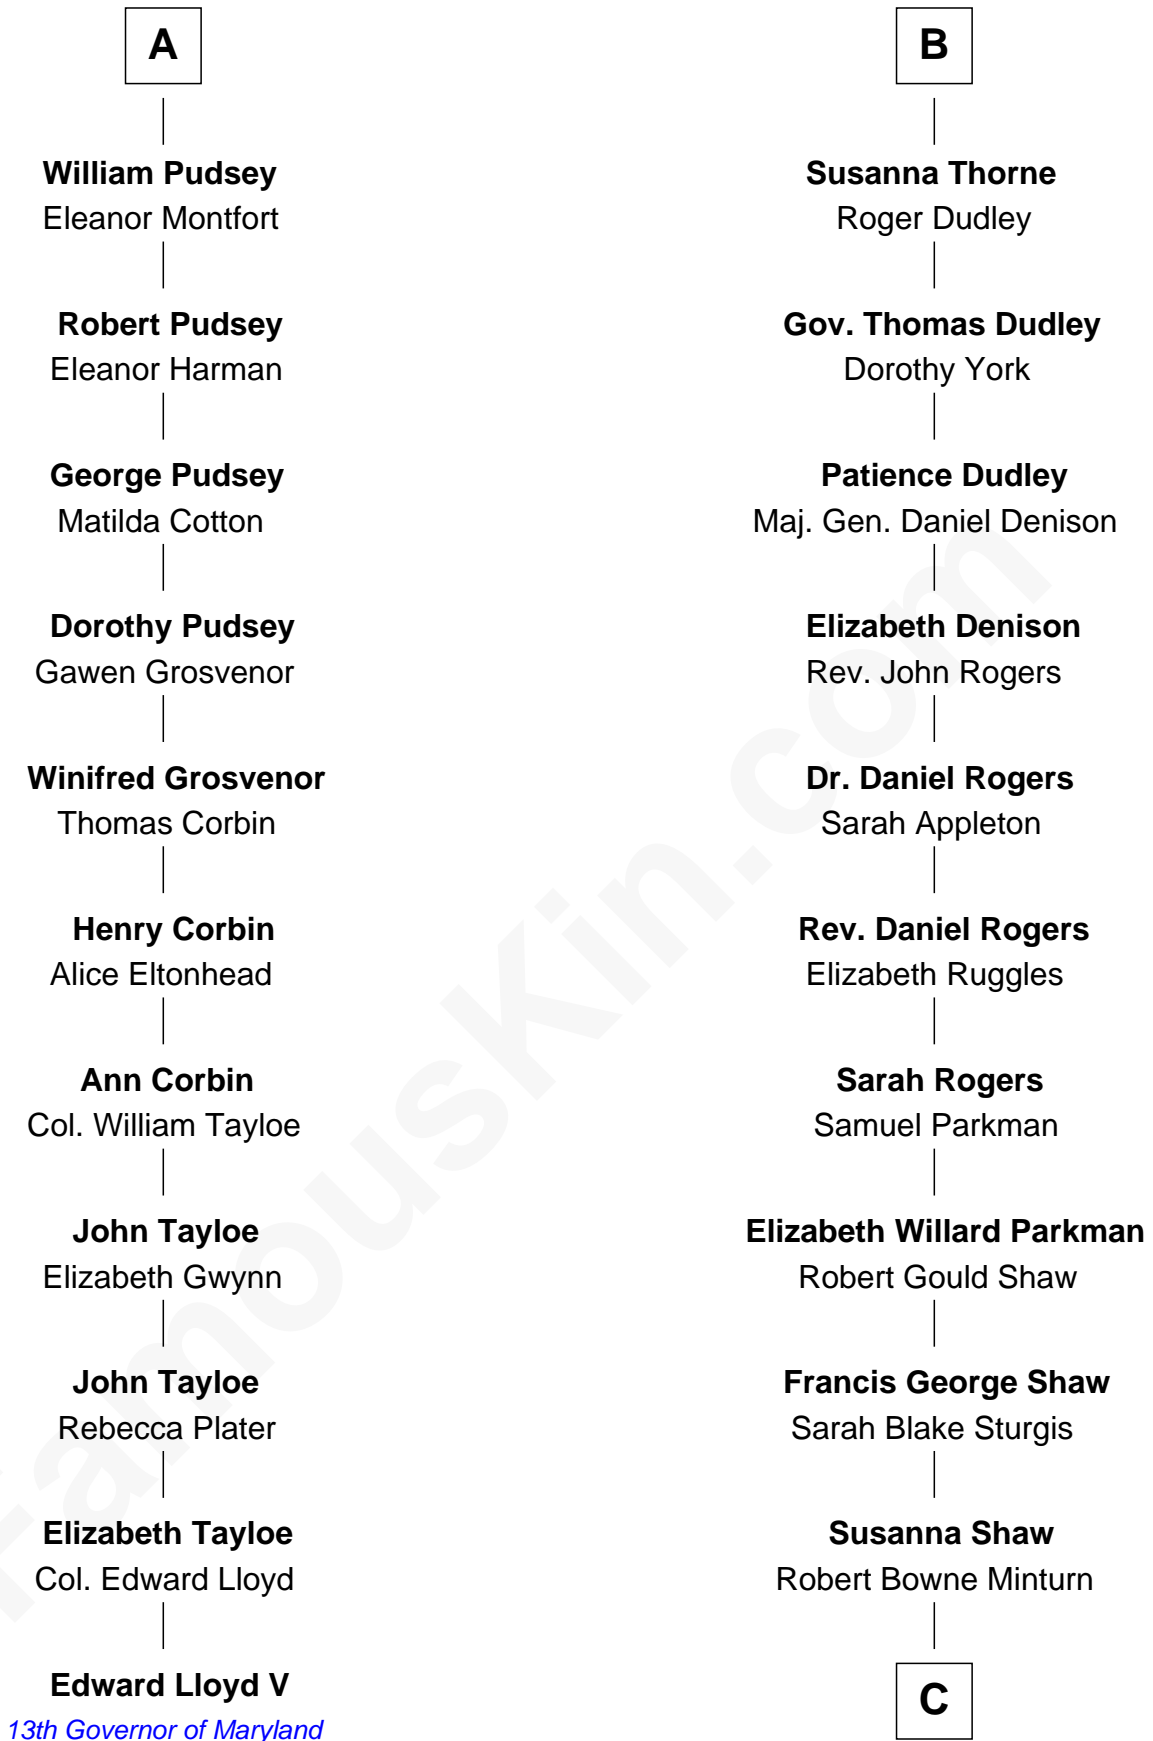

FamousKin.com Relationship Chart of

Edward Lloyd V

13th Governor of Maryland

17th cousin 3 times removed of

Kyra Sedgwick

TV and Movie Actress

C

Sarah May Minturn
Henry Dwight Sedgwick

Robert Minturn Sedgwick
Helen Peabody

Henry Dwight Sedgwick
Patricia Ann Rosenwald

Kyra Sedgwick
TV and Movie Actress