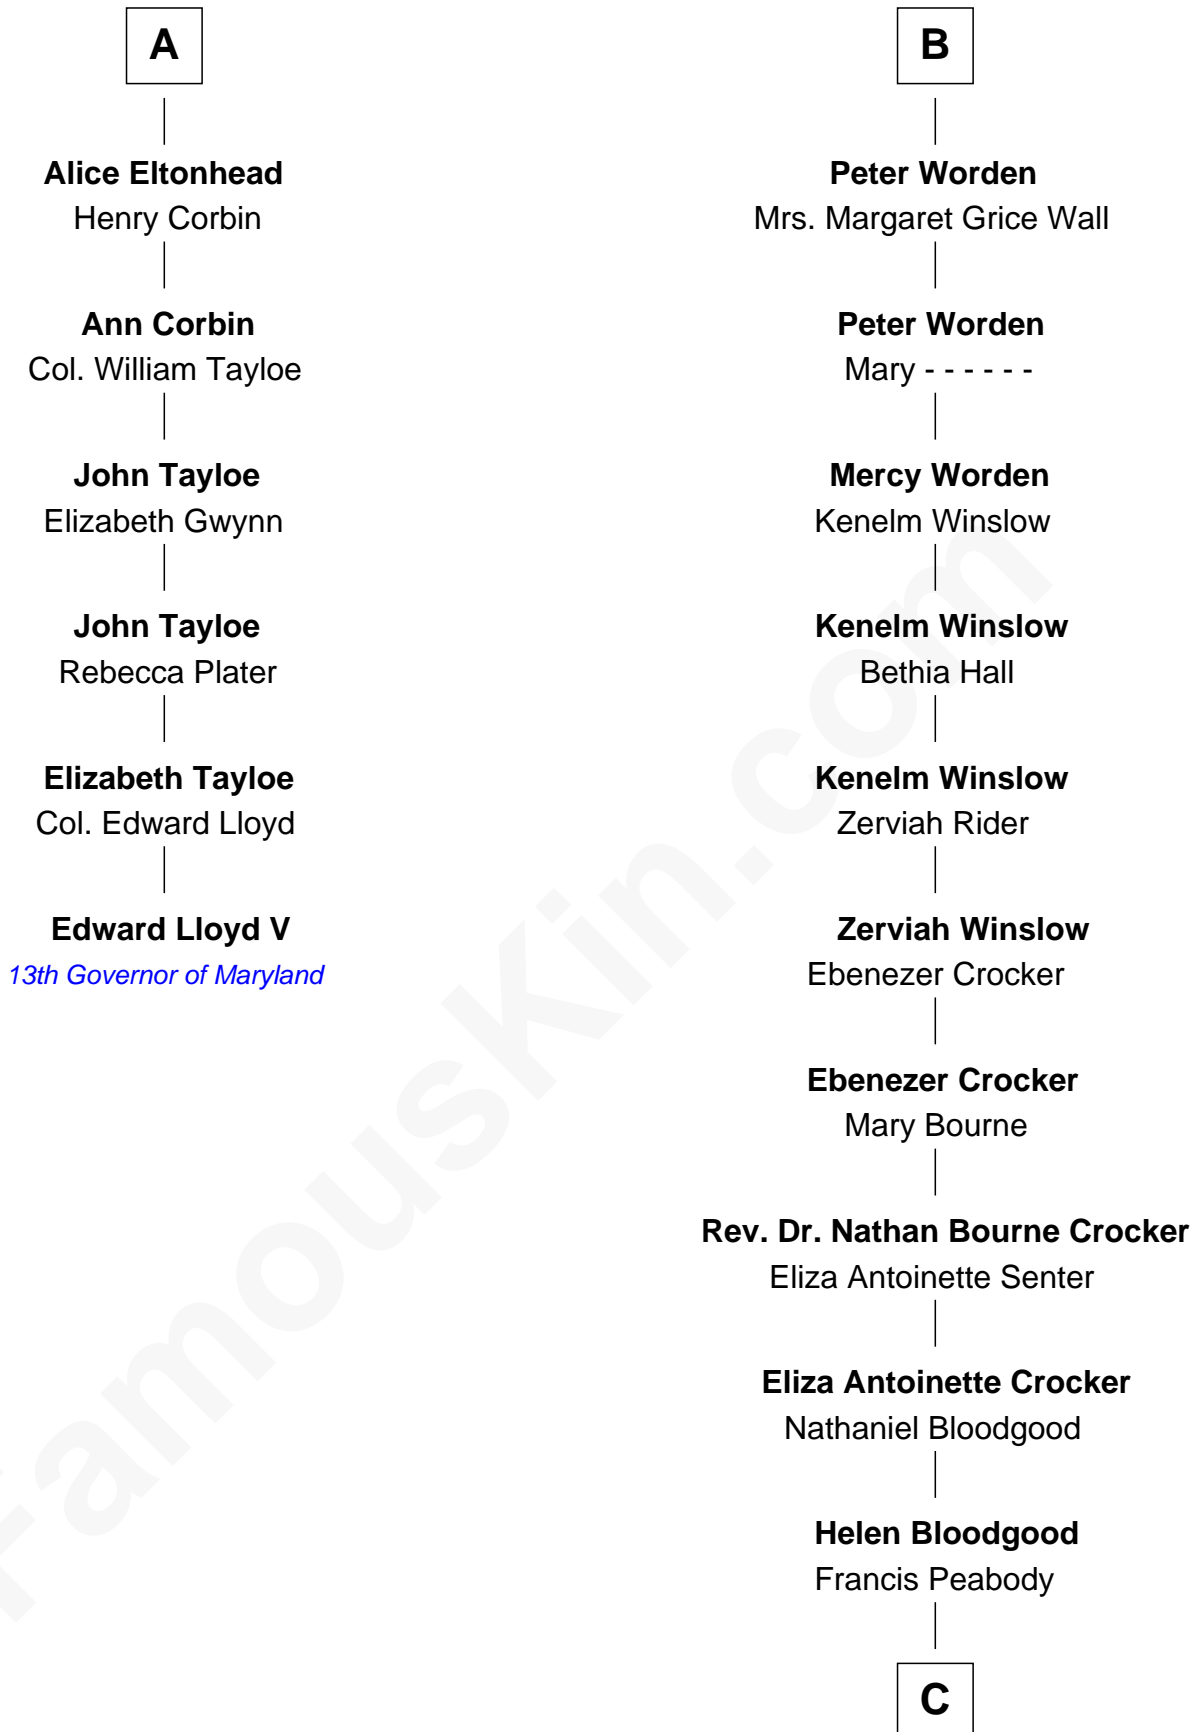

FamousKin.com Relationship Chart of

Edward Lloyd V

13th Governor of Maryland

12th cousin 8 times removed of

Kyra Sedgwick

TV and Movie Actress

Sir Nicholas Harington

Isabel English

Richard Sherburne

Richard Sherburne

Alice Hamerton

Agnes Sherburne

Henry Rushton

Nicholas Rushton

Margaret Radcliffe

Agnes Rushton

Richard Worthington

Peter Worthington

Isabel Anderton

Isabel Worthington

Robert Worden

B

C

Fannie Peabody
Rev. Dr. Endicott Peabody