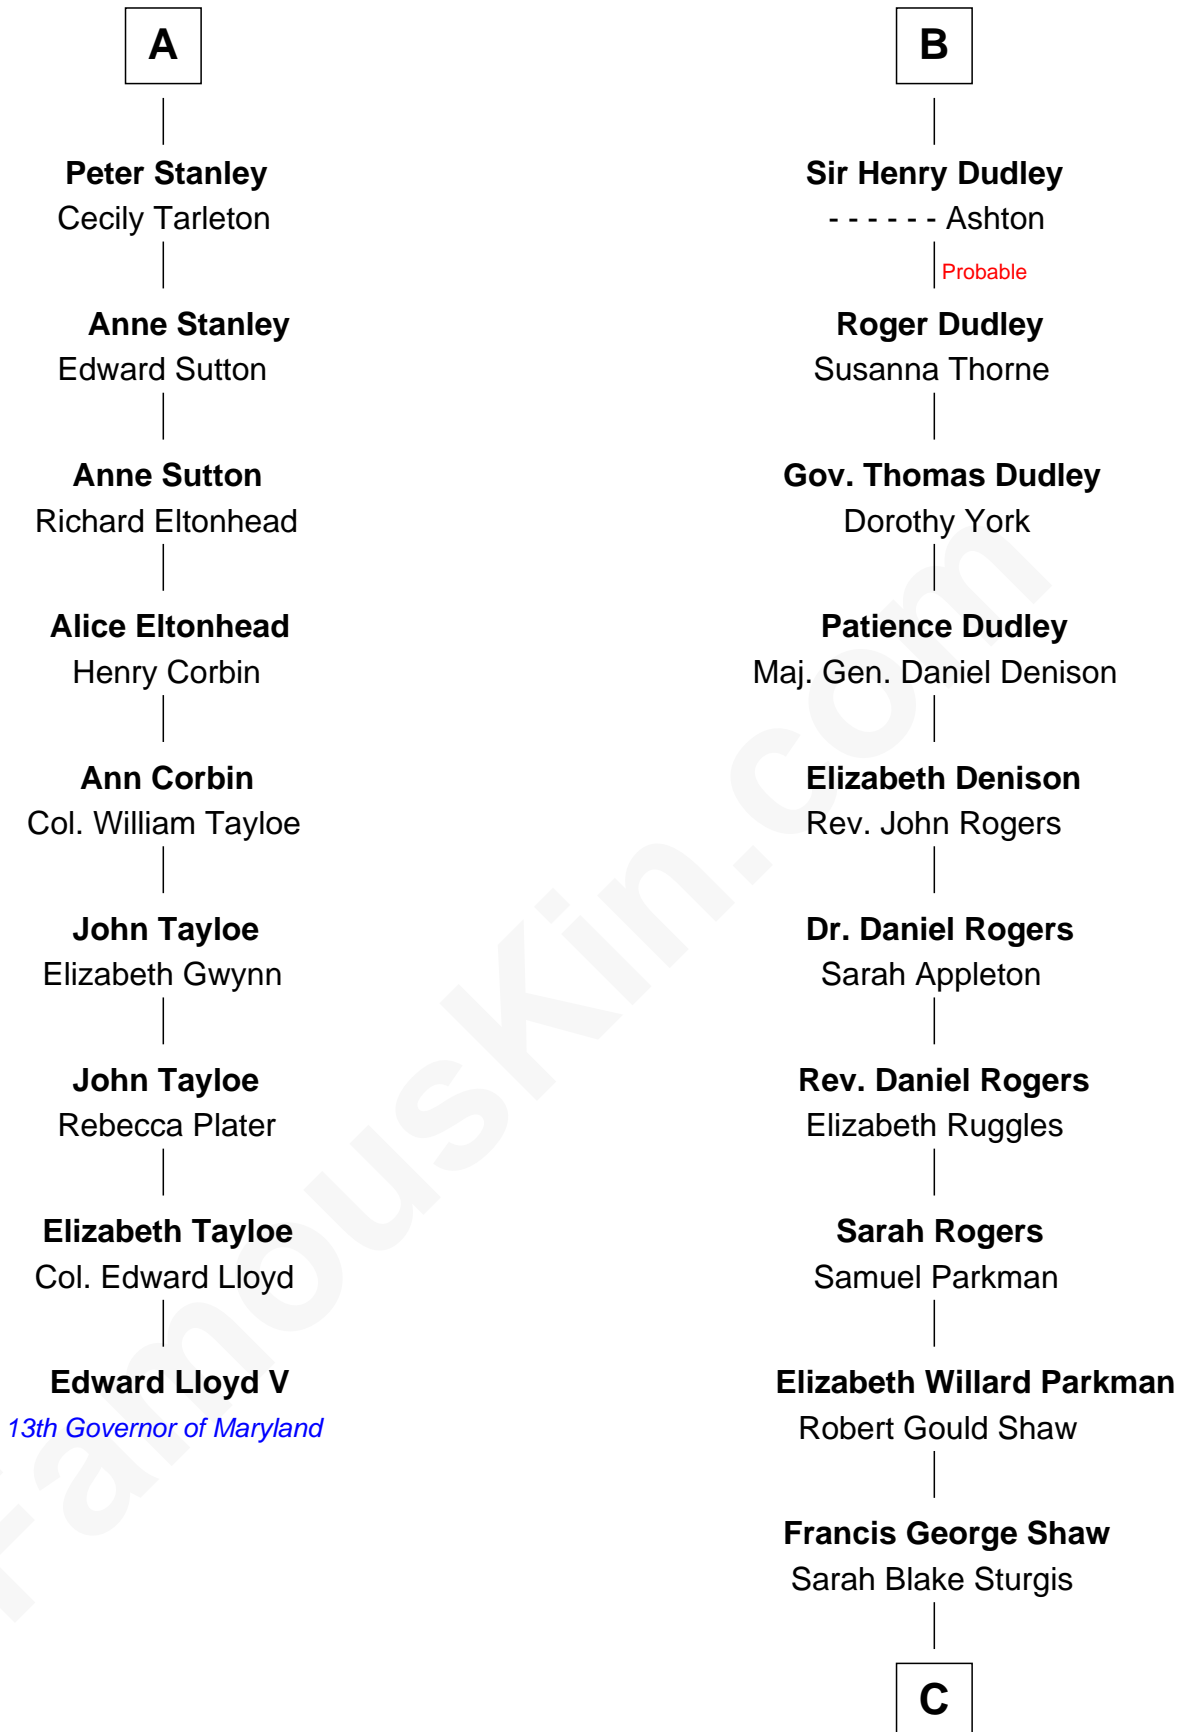

# FamousKin.com Relationship Chart of

**Edward Lloyd V**

*13th Governor of Maryland*

15th cousin 6 times removed of

**Kyra Sedgwick**

*TV and Movie Actress*

**Sir Robert de Holland**

Maude la Zouche

**C**

**Susanna Shaw**

Robert Bowne Minturn

**Sarah May Minturn**

Henry Dwight Sedgwick

**Robert Minturn Sedgwick**

Helen Peabody

**Henry Dwight Sedgwick**