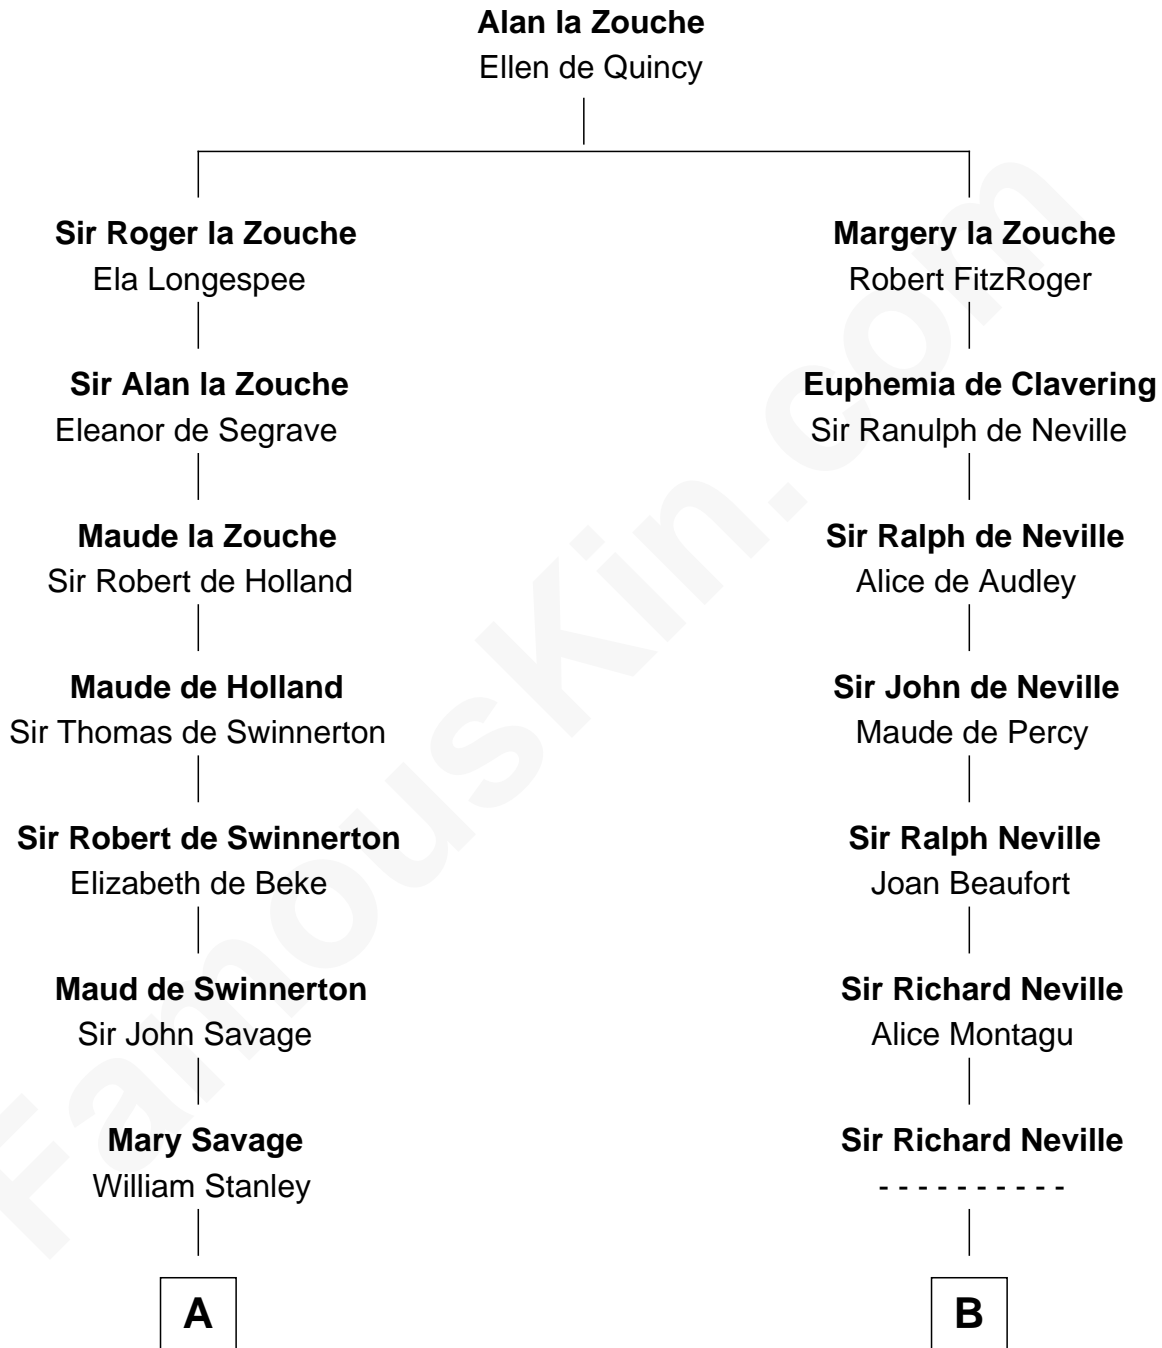

FamousKin.com

Relationship Chart of

Edward Lloyd V

13th Governor of Maryland

17th cousin 1 time removed of

Fletcher Christian

Leader of the mutiny on the Bounty

C

Elizabeth Tayloe
Col. Edward Lloyd

Edward Lloyd V
13th Governor of Maryland

FamousKin.com