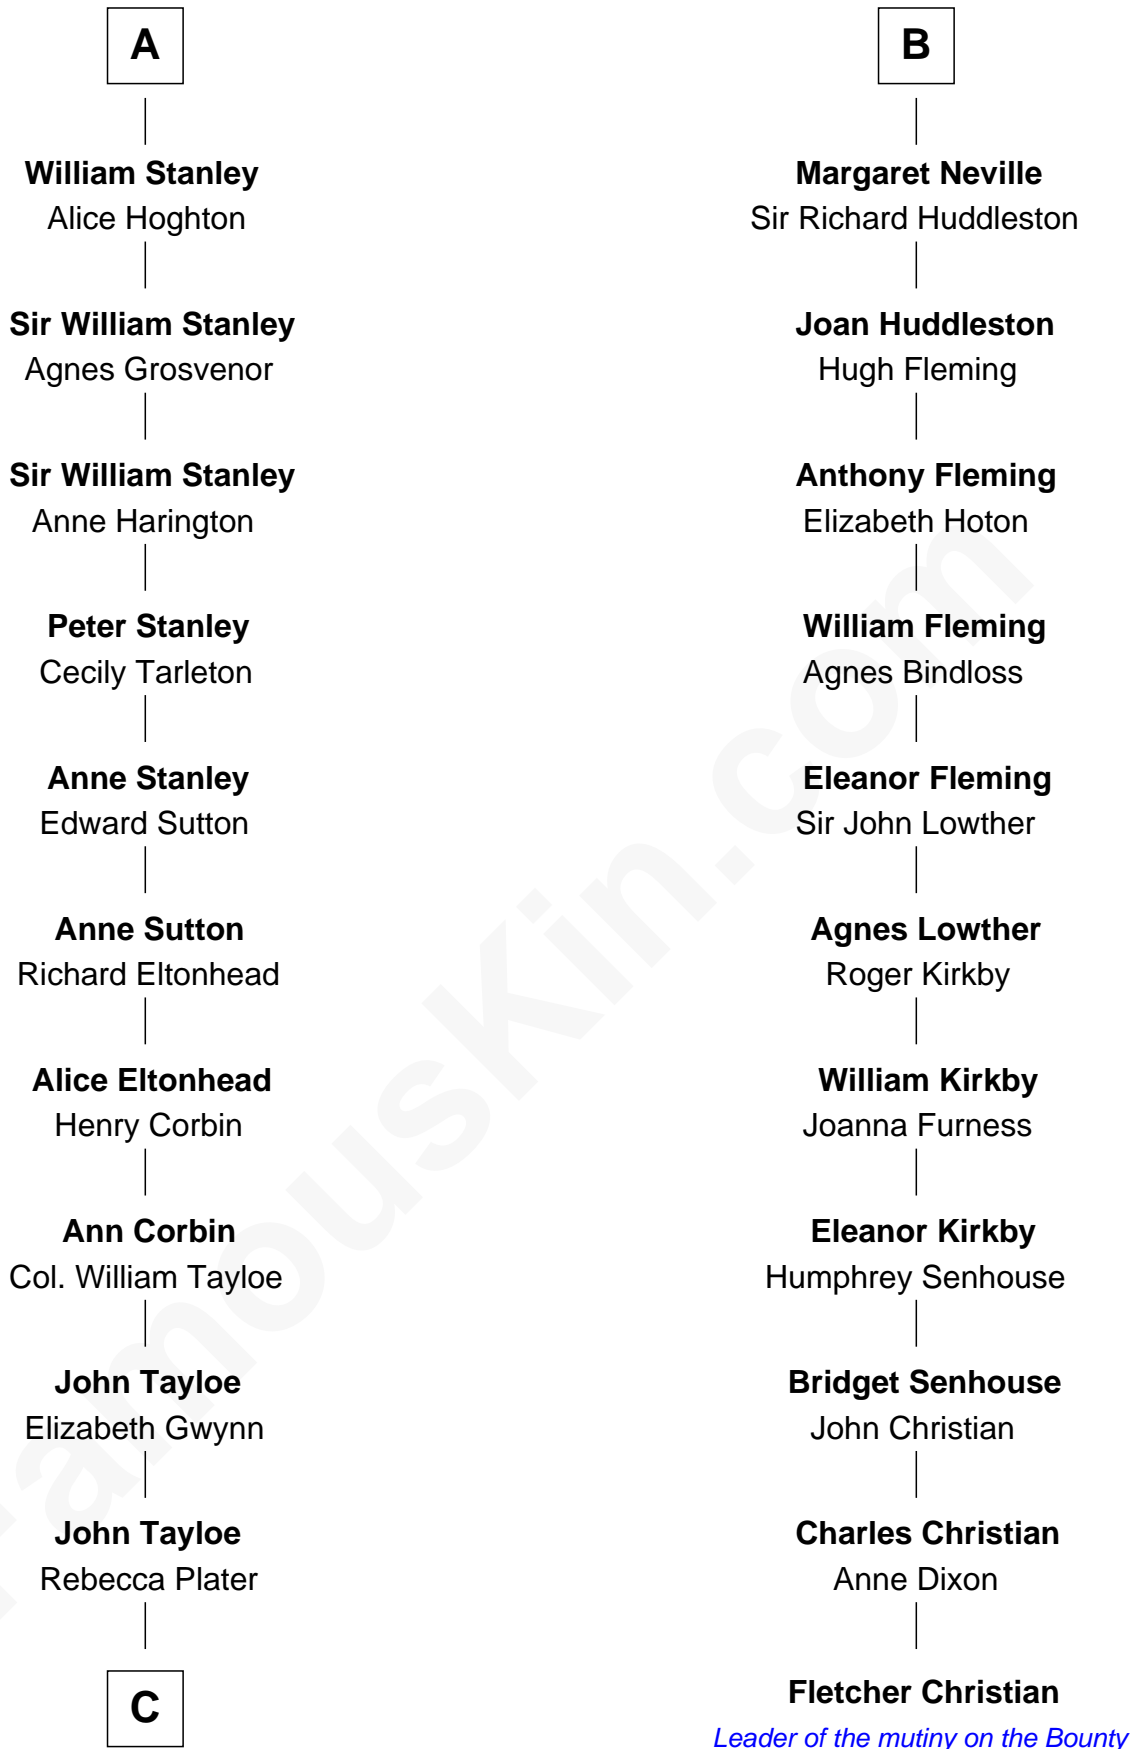

FamousKin.com

Relationship Chart of

Edward Lloyd V

13th Governor of Maryland

17th cousin 1 time removed of

Fletcher Christian

Leader of the mutiny on the Bounty

C

Elizabeth Tayloe
Col. Edward Lloyd

Edward Lloyd V
13th Governor of Maryland

FamousKin.com