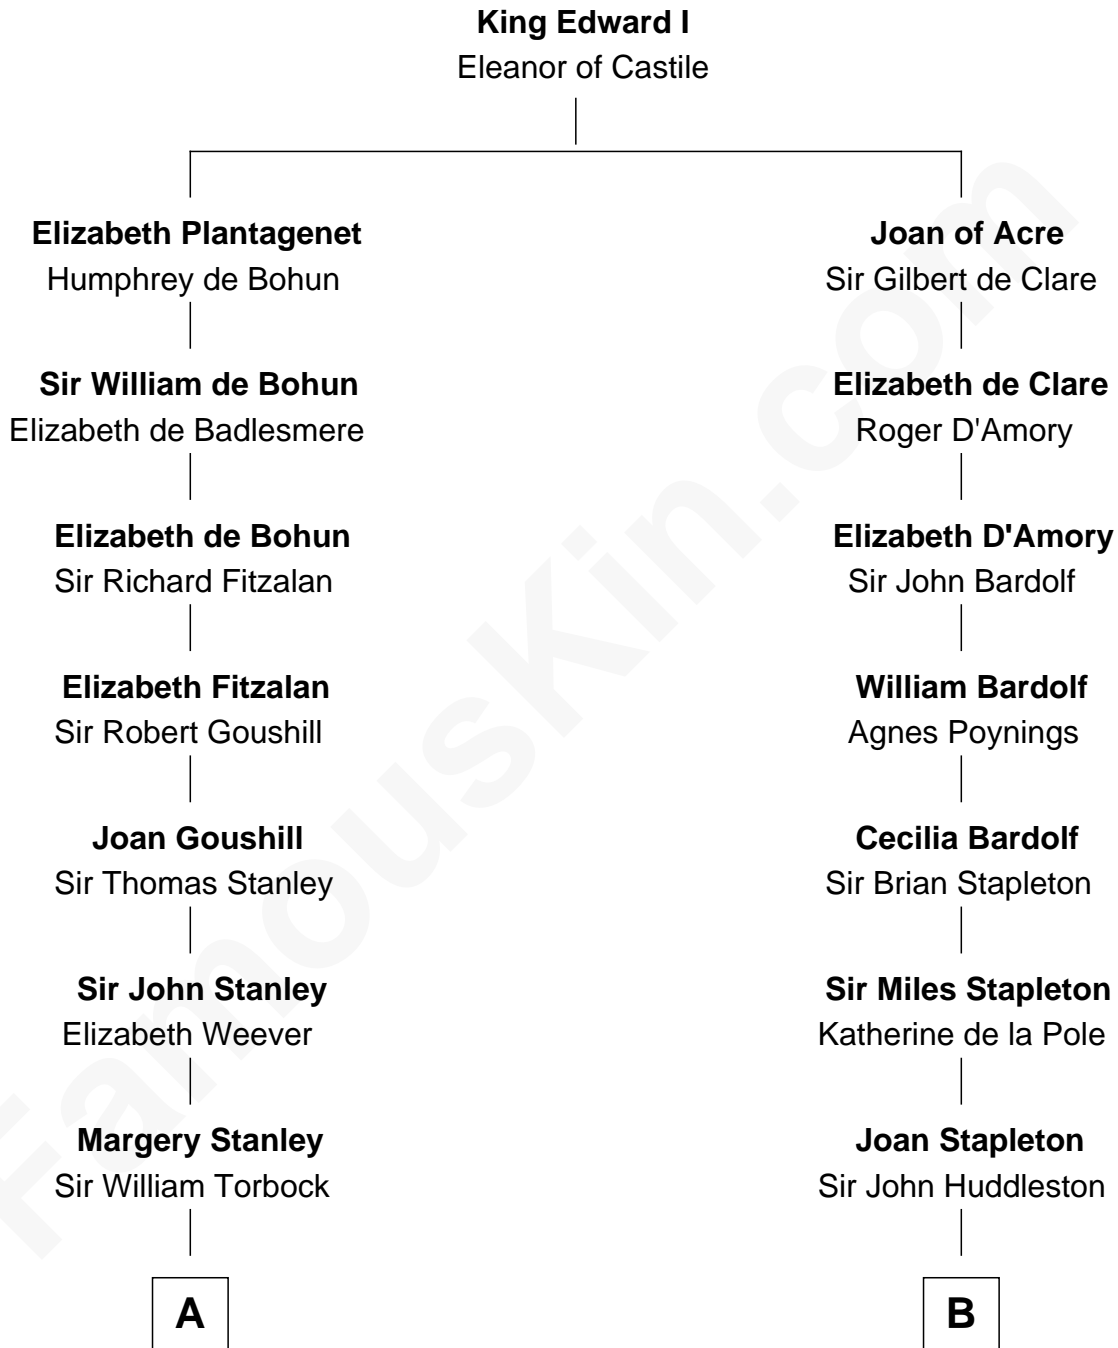

FamousKin.com

Relationship Chart of

Edward Lloyd V

13th Governor of Maryland

16th cousin of

Fletcher Christian

Leader of the mutiny on the Bounty

A

Thomas Torbock
Elizabeth Moore

William Torbock
Catherine Gerard

Margaret Torbock
Oliver Mainwaring

Mary Mainwaring
Benjamin Gill

Anna Maria Gill
James Neale

Henrietta Maria Neale
Col. Philemon Lloyd

Edward Lloyd
Sarah Covington

Col. Edward Lloyd
Anne Rousby

Col. Edward Lloyd
Elizabeth Tayloe

Edward Lloyd V

13th Governor of Maryland

B

Sir John Huddleston
Joan FitzHugh

Sir John Huddleston
Joyce Prickley

Andrew Huddleston
Mary Hutton