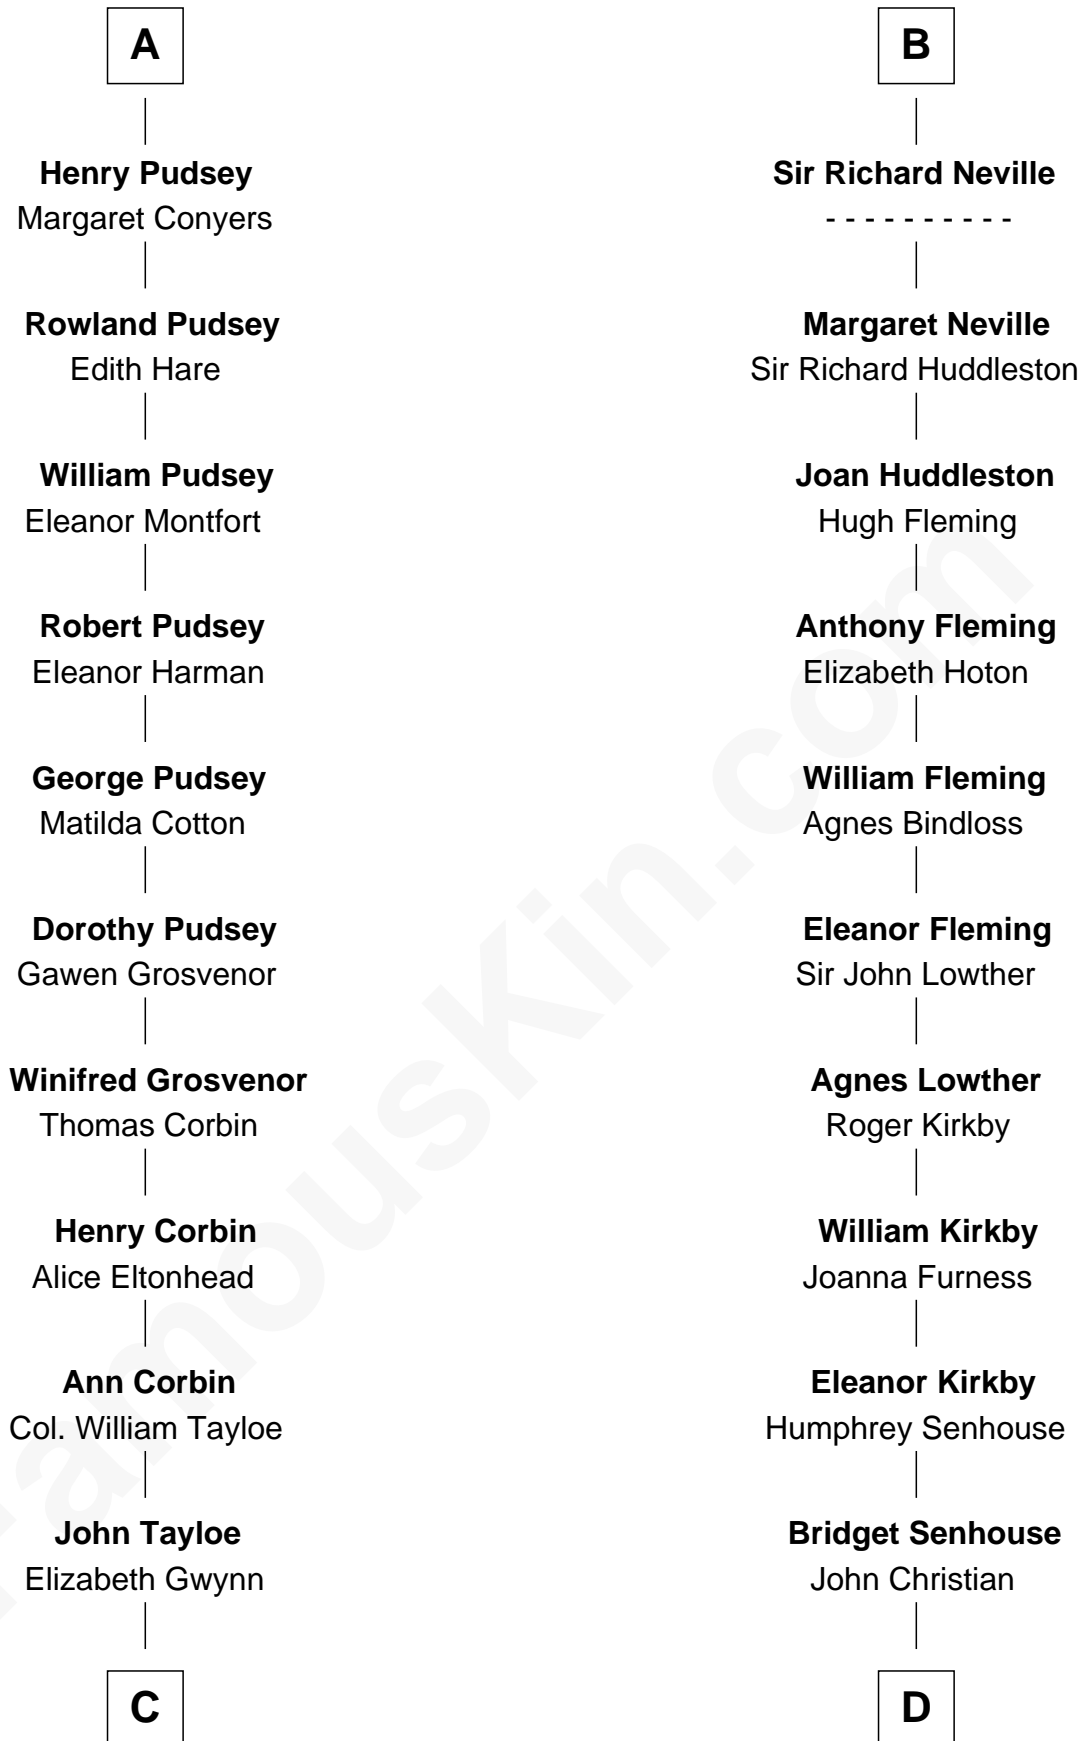

FamousKin.com Relationship Chart of

Edward Lloyd V

13th Governor of Maryland

18th cousin 1 time removed of

Fletcher Christian

Leader of the mutiny on the Bounty

John Fitz Robert

Ada de Baliol

C

John Tayloe
Rebecca Plater

Elizabeth Tayloe
Col. Edward Lloyd

Edward Lloyd V
13th Governor of Maryland

D

Charles Christian
Anne Dixon

Fletcher Christian
Leader of the mutiny on the Bounty

FamousKin.com