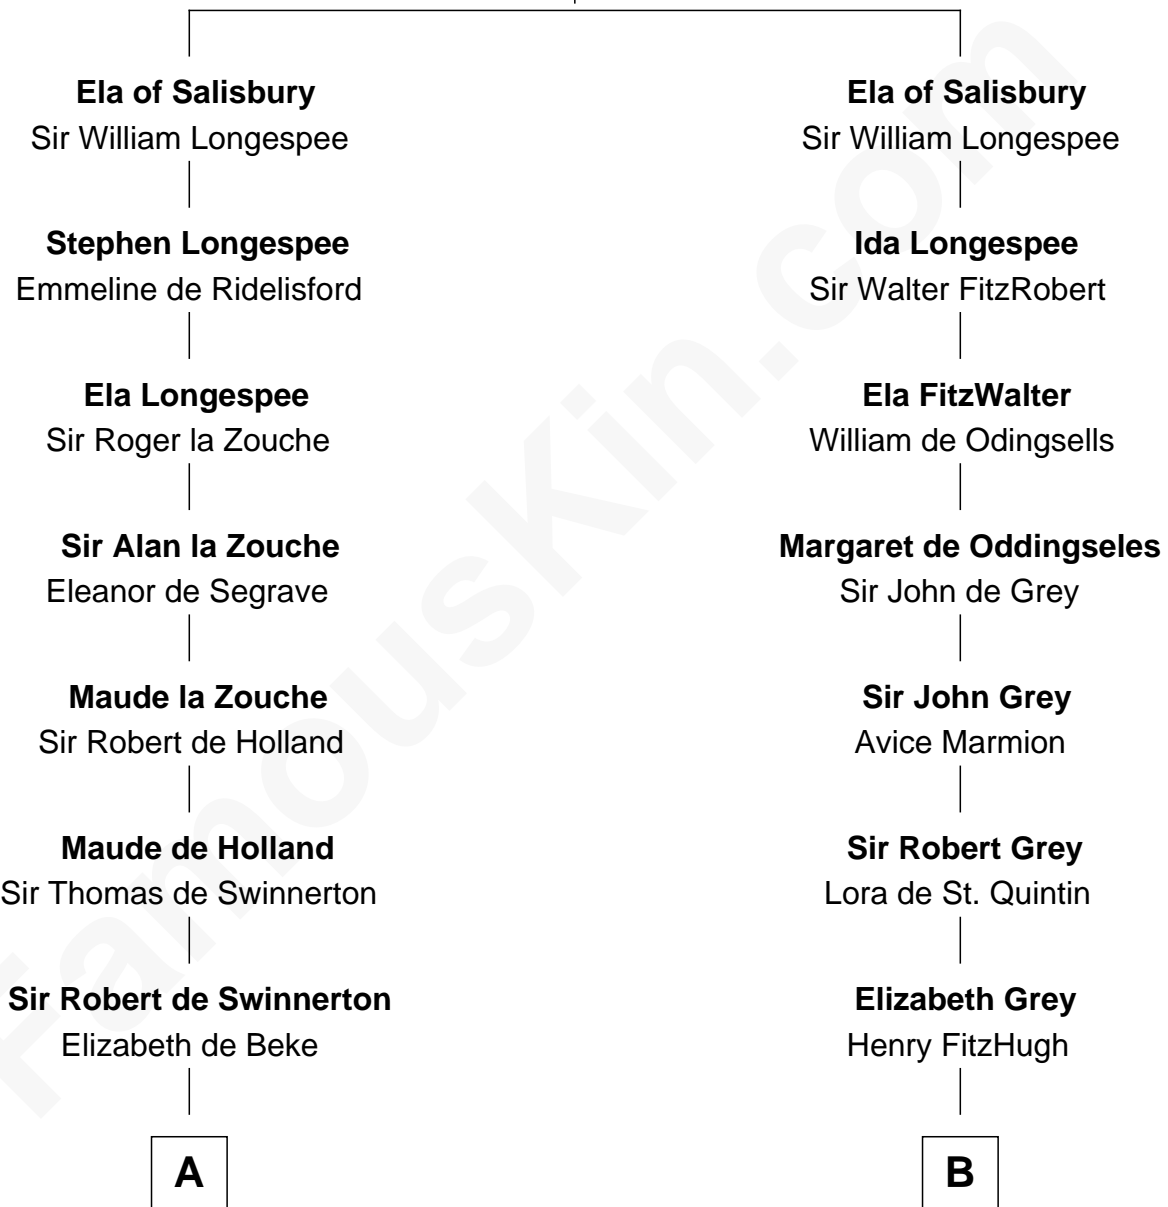

FamousKin.com

Relationship Chart of

Edward Lloyd V

13th Governor of Maryland

19th cousin 1 time removed of

Fletcher Christian

Leader of the mutiny on the Bounty

William FitzPatrick

Eleonore de Vitre

C

John Tayloe
Elizabeth Gwynn

John Tayloe
Rebecca Plater

Elizabeth Tayloe
Col. Edward Lloyd

Edward Lloyd V
13th Governor of Maryland

D

Bridget Senhouse
John Christian

Charles Christian
Anne Dixon

Fletcher Christian
Leader of the mutiny on the Bounty

FamousKin.com