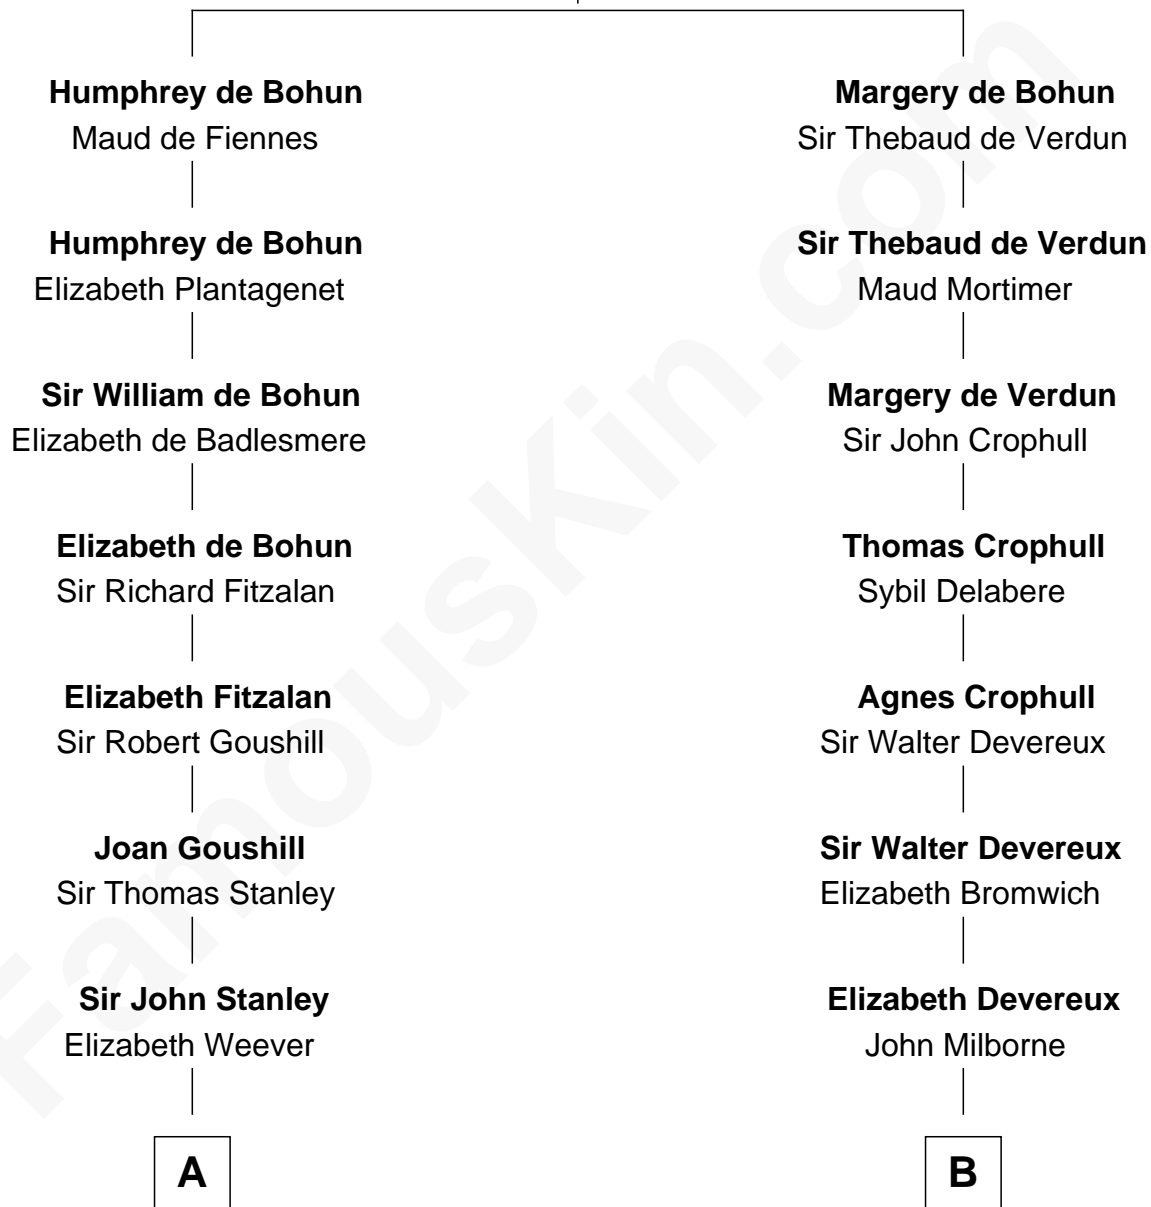

FamousKin.com Relationship Chart of

Edward Lloyd V

13th Governor of Maryland

17th cousin of

Button Gwinnett

Signer of the Declaration of Independence

Sir Humphrey de Bohun

Eleanor de Braiose

A

Margery Stanley
Sir William Torbock

Thomas Torbock
Elizabeth Moore

William Torbock
Catherine Gerard

Margaret Torbock
Oliver Mainwaring

Mary Mainwaring
Benjamin Gill

Anna Maria Gill
James Neale

Henrietta Maria Neale
Col. Philemon Lloyd

Edward Lloyd
Sarah Covington

Col. Edward Lloyd
Anne Rousby

Col. Edward Lloyd
Elizabeth Tayloe

Edward Lloyd V
13th Governor of Maryland

B

Simon Milborne
Jane Baskerville

Anne Milborne
William Rudhall

Elizabeth Rudhall
William Hugford