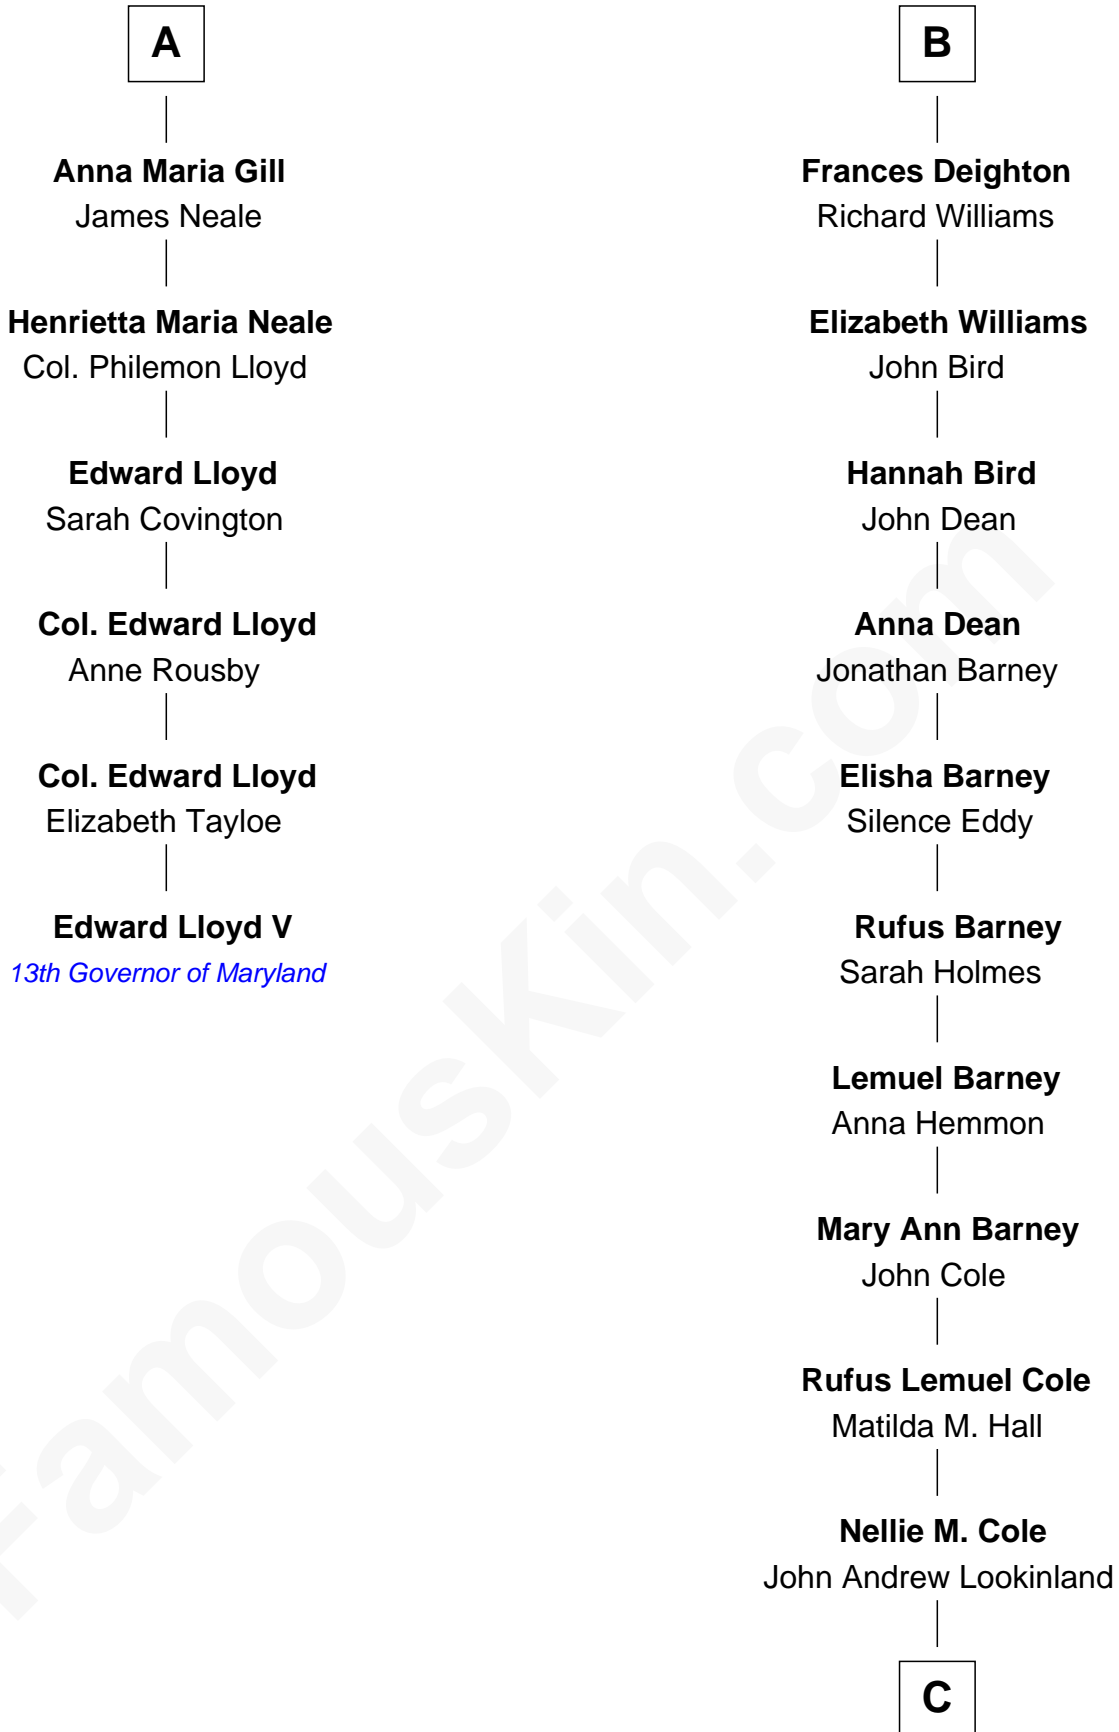

# FamousKin.com Relationship Chart of

**Edward Lloyd V**

*13th Governor of Maryland*

12th cousin 7 times removed of

**Michael Lookinland**

*TV Actor*

**Elizabeth Fitzalan**

*with husband*  
*Sir Robert Goushill*

*with husband*  
*Sir Thomas Mowbray*

**Joan Goushill**  
Sir Thomas Stanley

**Isabel Mowbray**  
Sir James Berkeley

**Sir John Stanley**  
Elizabeth Weever

**Maurice Berkeley**  
Isabel Mead

**Margery Stanley**  
Sir William Torbock

**Anne Berkeley**  
Sir William Dennis

**Thomas Torbock**  
Elizabeth Moore

**Isabel Dennis**  
Sir John Berkeley

**William Torbock**  
Catherine Gerard

**Elizabeth Berkeley**  
Henry Lygon

**Margaret Torbock**  
Oliver Mainwaring

**Elizabeth Lygon**  
Edward Bassett

**Mary Mainwaring**  
Benjamin Gill

**Jane Bassett**  
John Deighton

**A**

**B**

**C**

**Orrin Paul Lookinland**

Madeline Tait