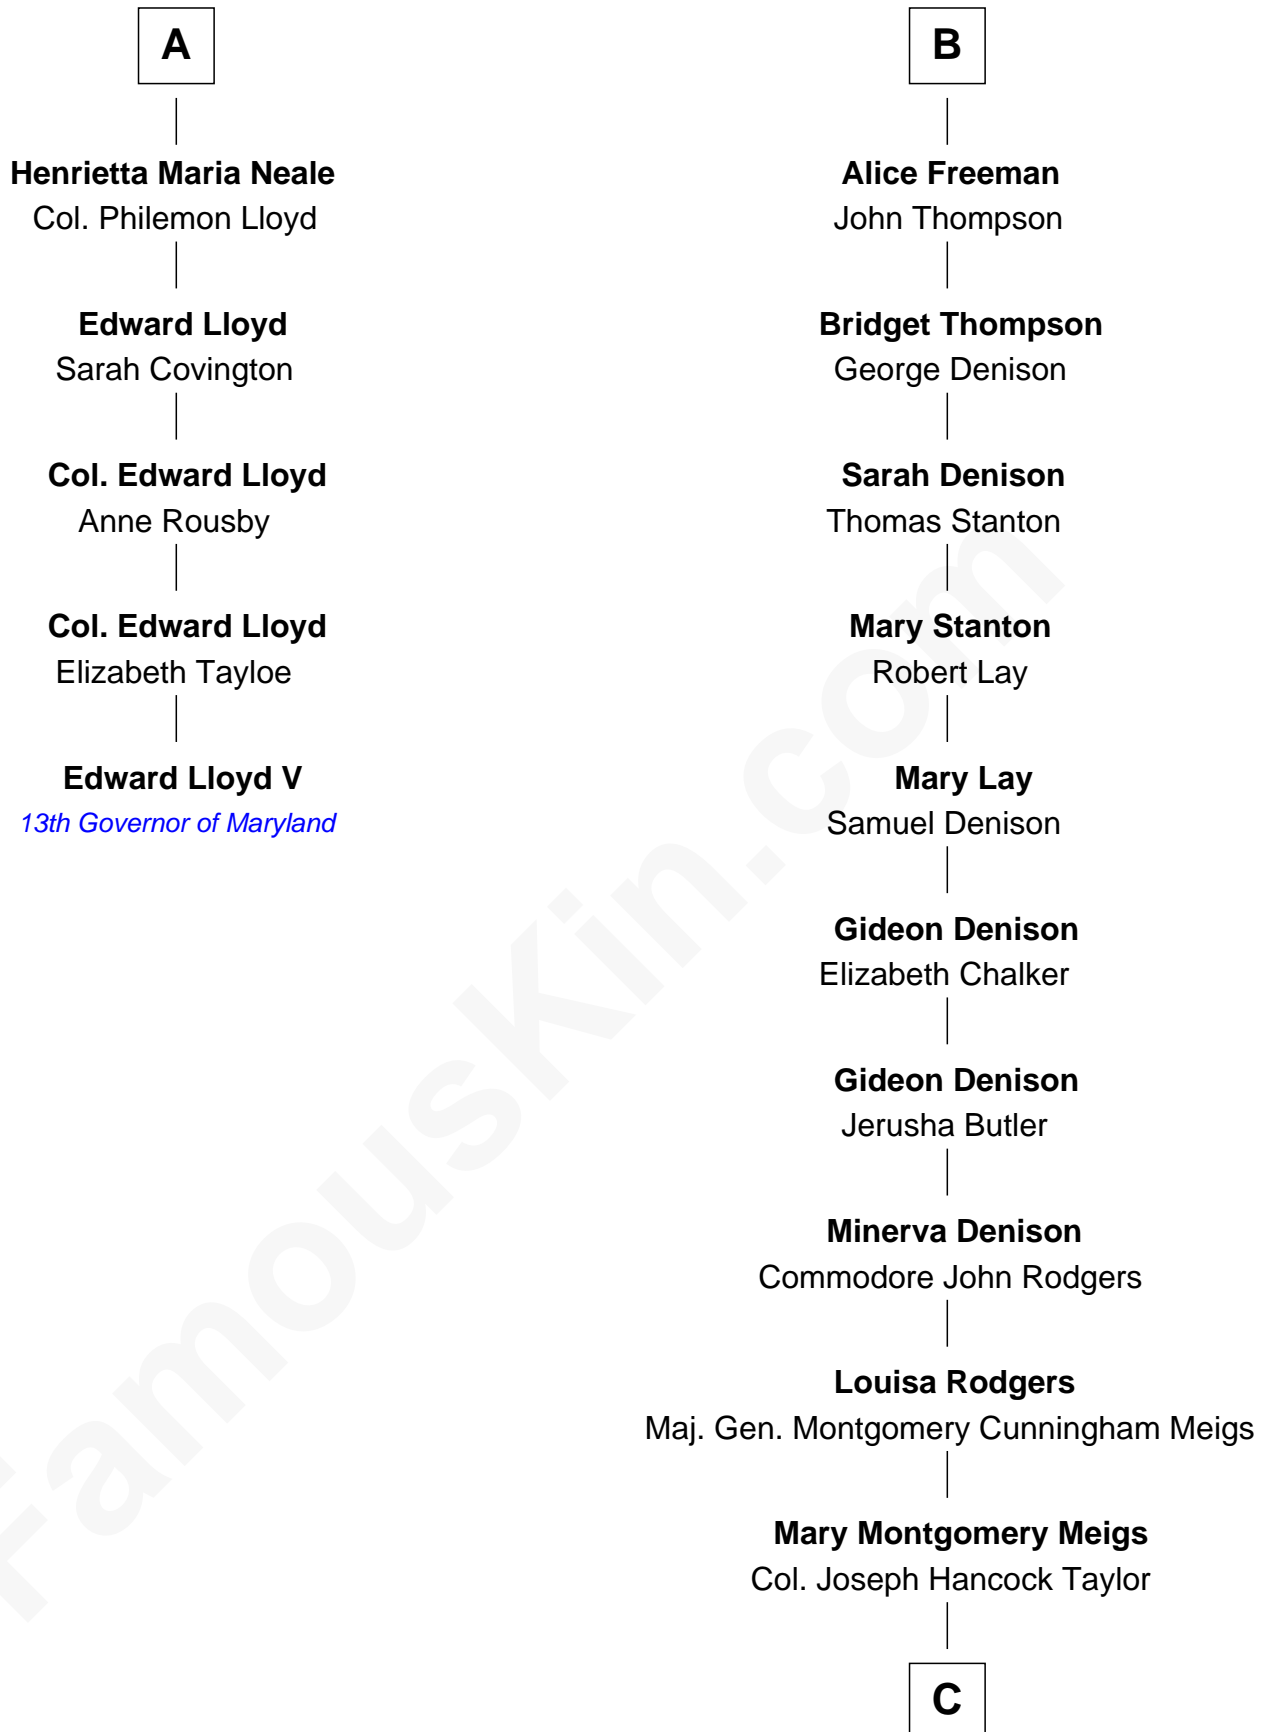

# FamousKin.com Relationship Chart of

**Edward Lloyd V**

*13th Governor of Maryland*

11th cousin 9 times removed of

**Parker Stevenson**

*TV and Movie Actor*

**Sir John Throckmorton**

Eleanor Spinney

Thomas Winslow

**Agnes Winslow**

John Giffard

**Thomas Giffard**

Joan Langston

**Amy Giffard**

Richard Samwell

**Susanna Samwell**

Peter Edwards

**Edward Edwards**

Ursula Coles

**Margaret Edwards**

Henry Freeman

**B**

**C**

**Evelyn Taylor**