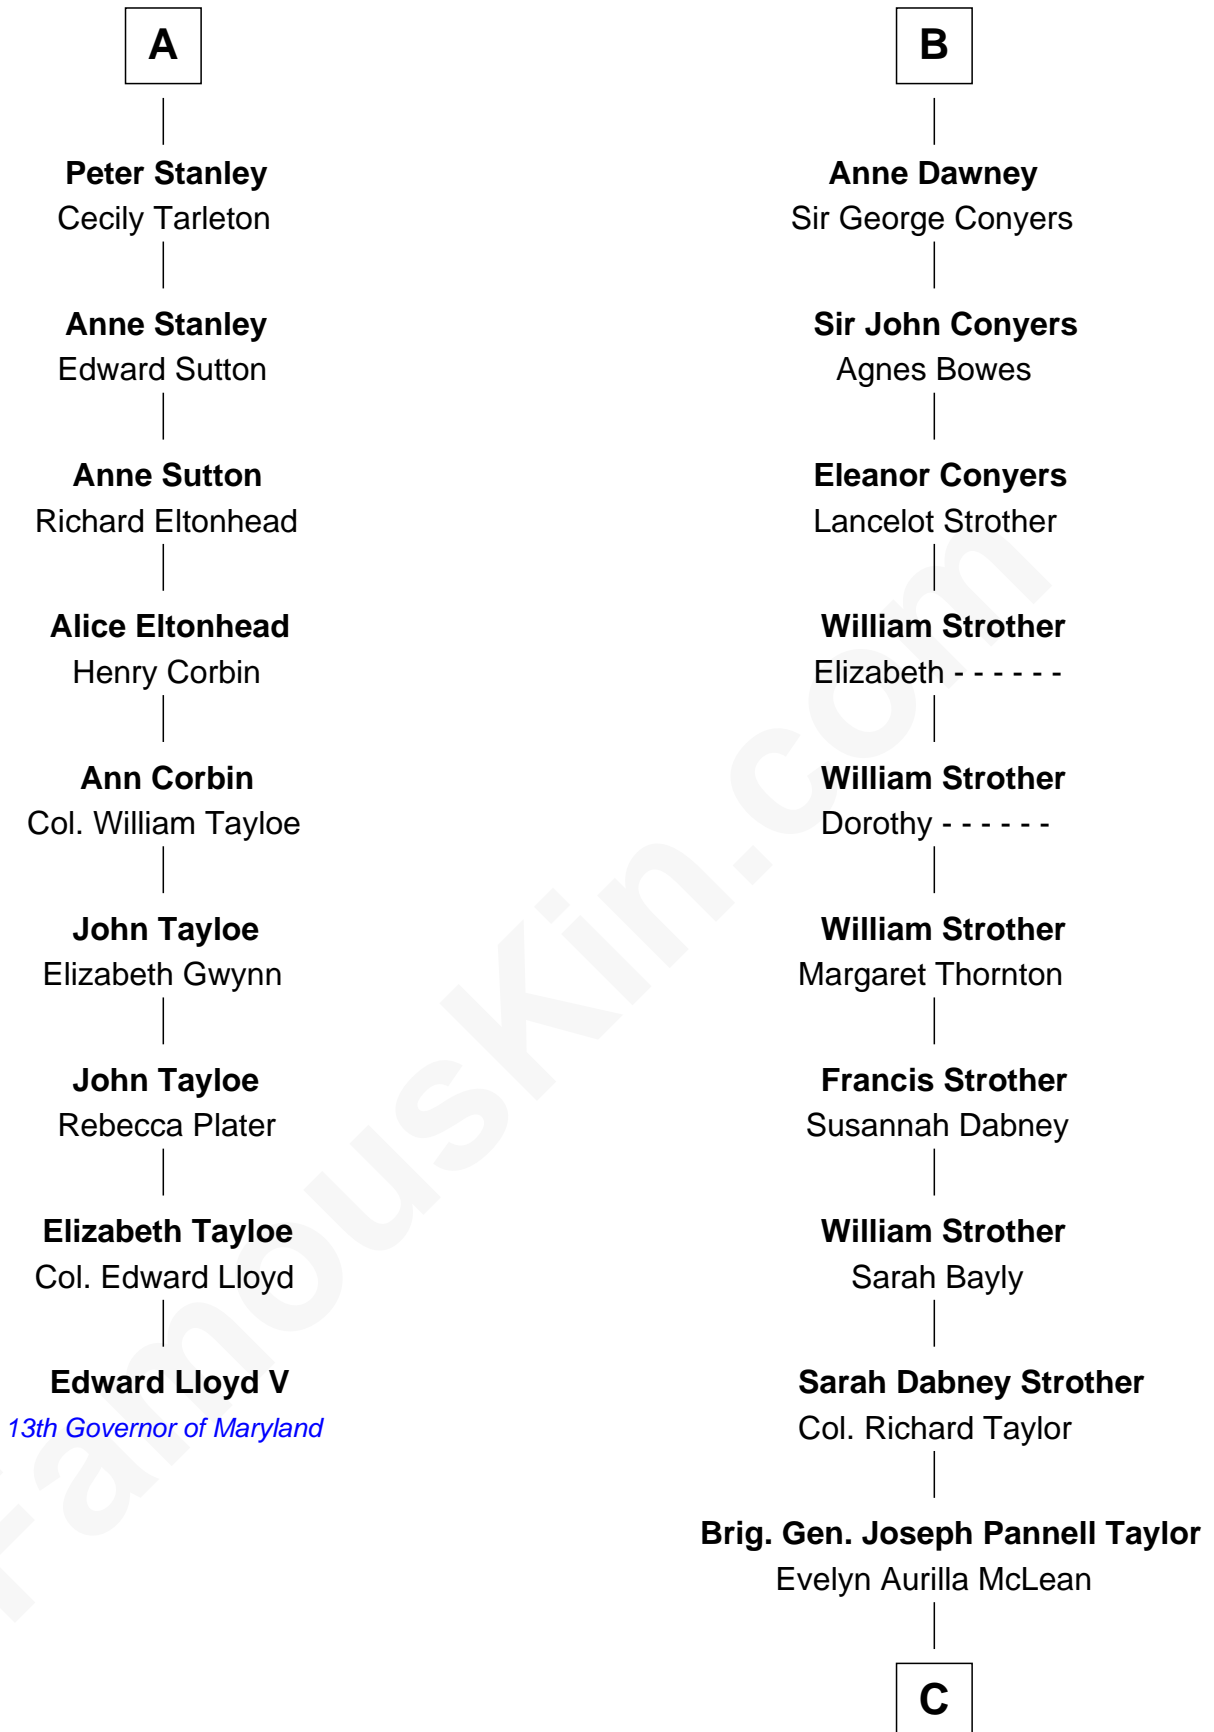

FamousKin.com Relationship Chart of

Edward Lloyd V

13th Governor of Maryland

15th cousin 6 times removed of

Parker Stevenson

TV and Movie Actor

Ralph de Stafford
Katherine de Hastang

C

Col. Joseph Hancock Taylor

Mary Montgomery Meigs

Evelyn Taylor

Eli Kirk Price

Philip Price

Sarah Meade Harrison

Sarah Meade Price

Richard Stevenson Parker