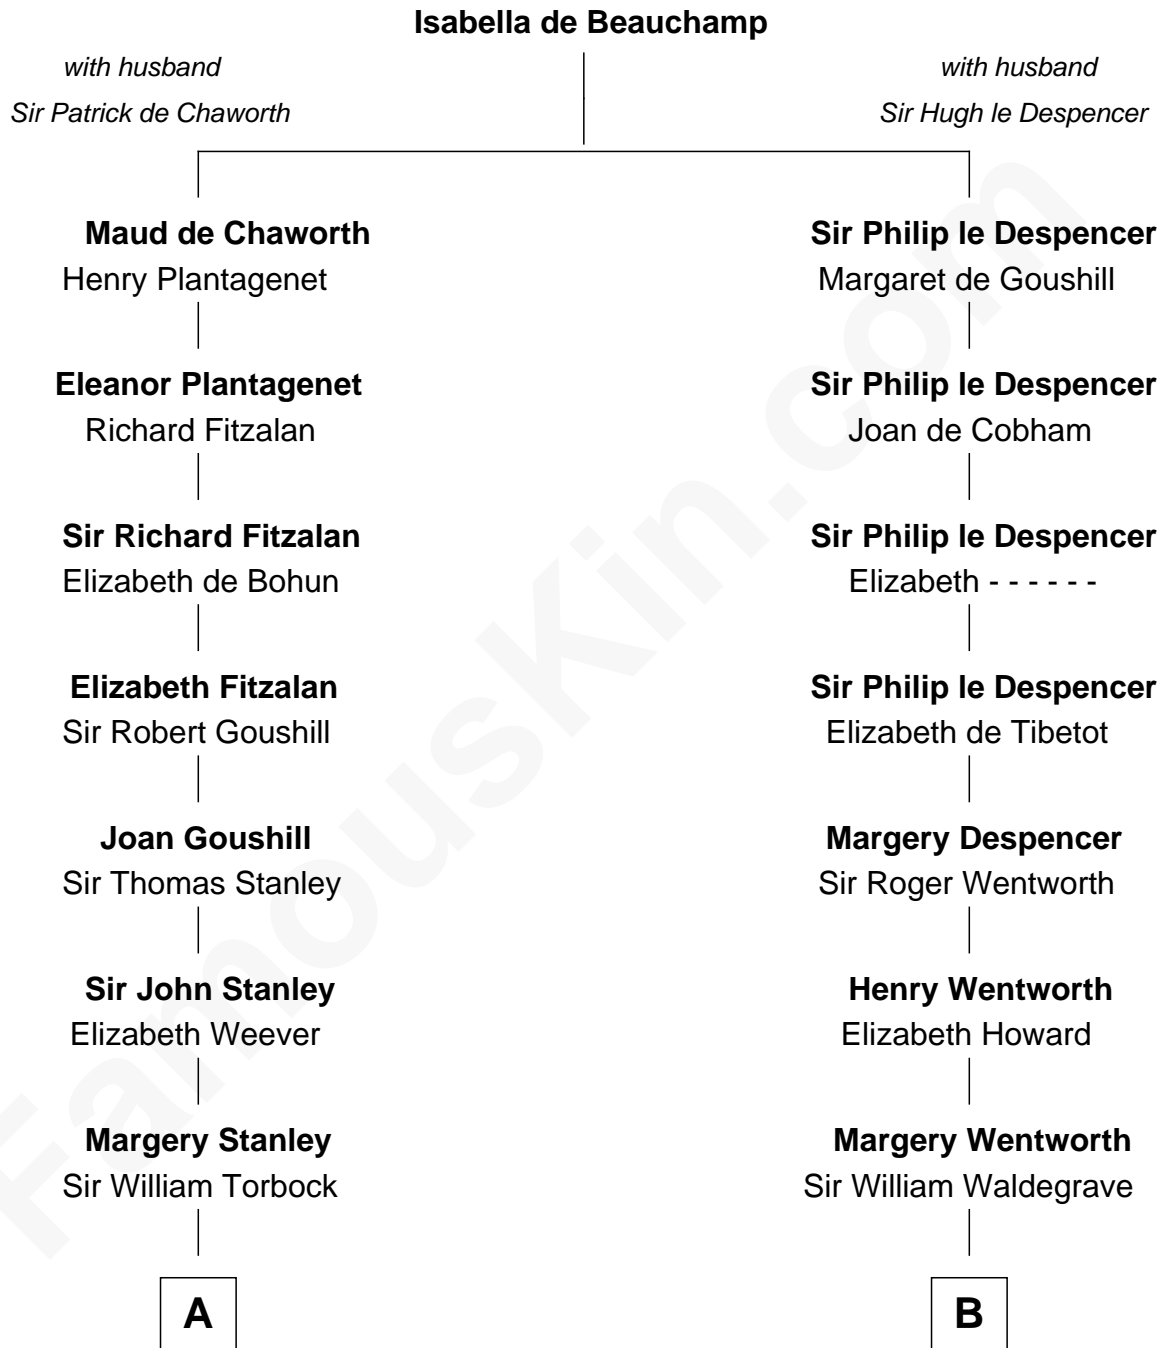

# FamousKin.com Relationship Chart of

**Edward Lloyd V**

*13th Governor of Maryland*

16th cousin 5 times removed of

**Bob Moore**

*Co-Founder, Bob's Red Mill*

**C**

—  
**Morris Fox**

Sarah A. Smith

—  
**Violette Fox**

Daniel Francis Learnard

—  
**Clinton Morris Learnard**

Gertrude Maud Yost

—  
**Doris Dell Learnard**

Kenneth Earl Moore

—  
**Bob Moore**

*Co-Founder, Bob's Red Mill*