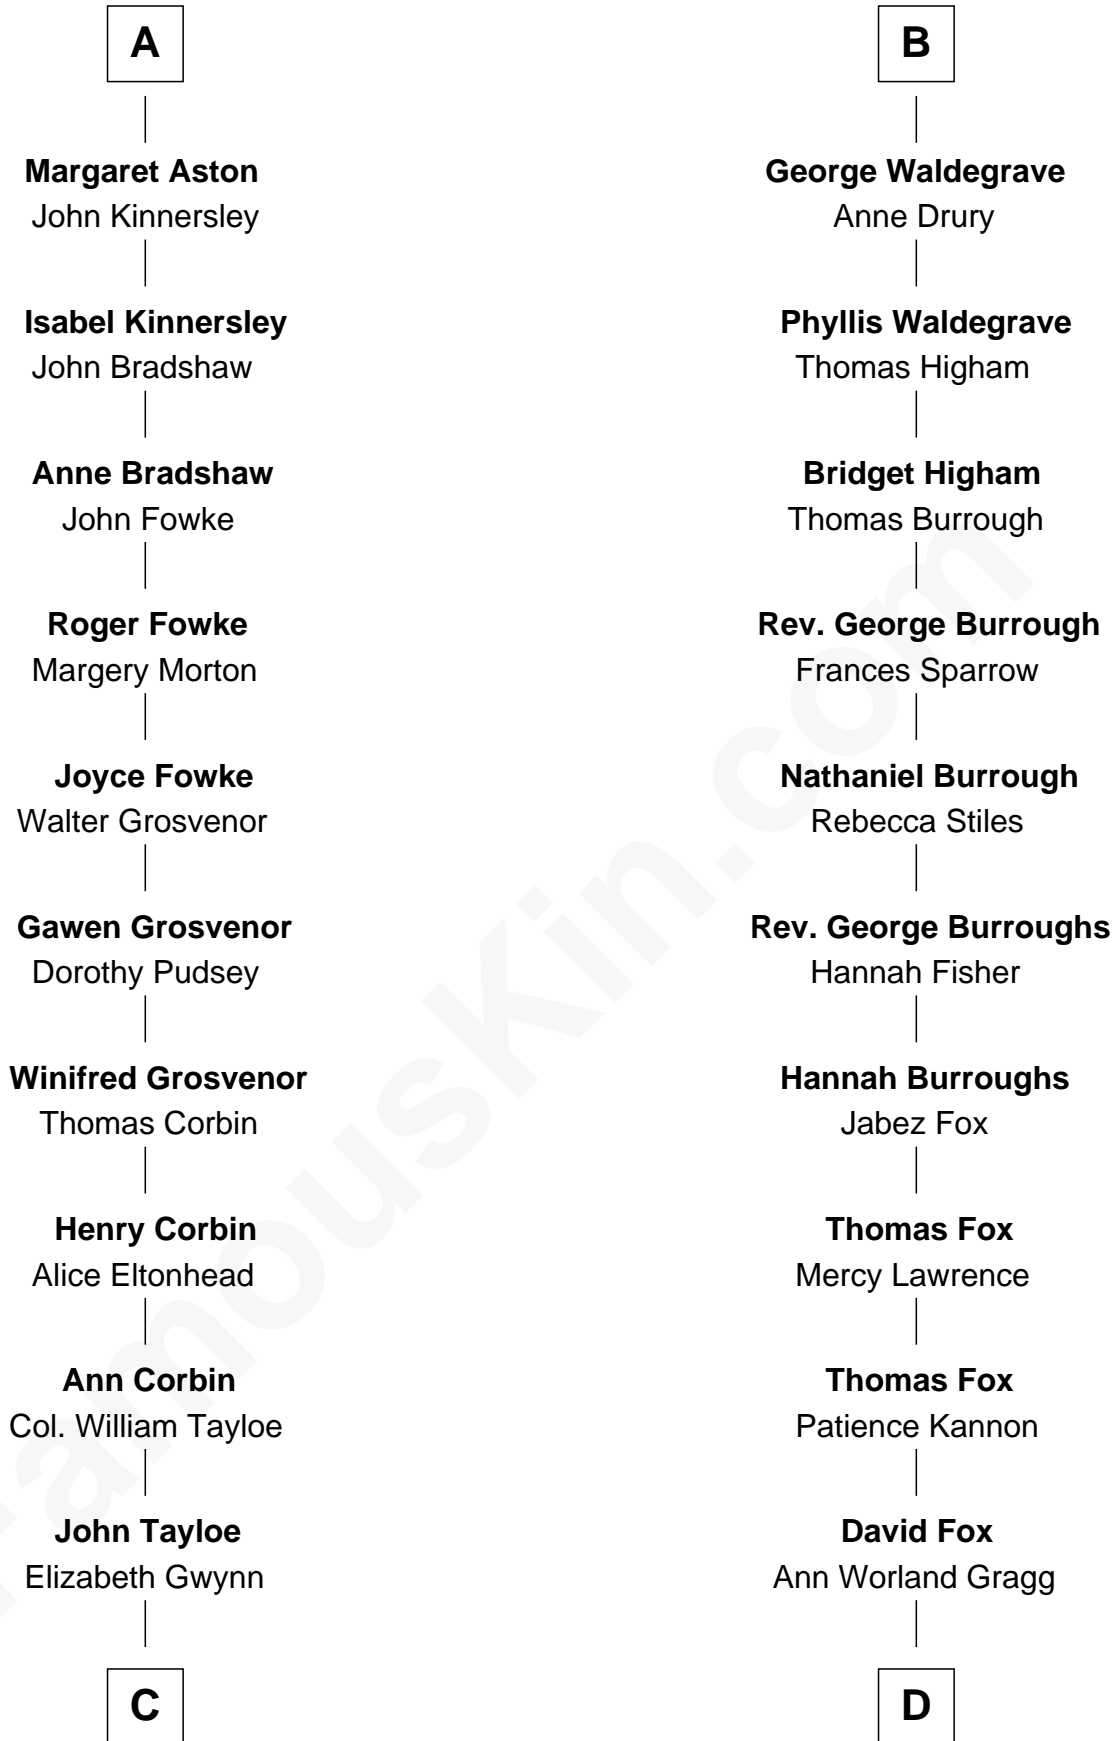

FamousKin.com Relationship Chart of

Edward Lloyd V

13th Governor of Maryland

19th cousin 2 times removed of

Bob Moore

Co-Founder, Bob's Red Mill

William de Ros
Maude de Vaux

Sir William de Ros
Margery de Badlesmere

Maud de Roos
John de Welles

Margery de Welles
Stephen le Scrope

Maude le Scrope
Sir Baldwin Freville

Joyce Freville
Sir Roger Aston

Sir Robert Aston
Isabel Brereton

John Aston
Elizabeth Delves

A

Agnes de Ros
Pain de Tibetot

Sir John de Tibetot
Margaret de Badlesmere

Sir Robert de Tibetot
Margaret Deincourt

Elizabeth de Tibetot
Sir Philip le Despencer

Margery Despencer
Sir Roger Wentworth

Henry Wentworth
Elizabeth Howard

Margery Wentworth
Sir William Waldegrave

B

C

John Tayloe
Rebecca Plater

Elizabeth Tayloe
Col. Edward Lloyd

Edward Lloyd V
13th Governor of Maryland

D

Morris Fox
Sarah A. Smith

Violette Fox
Daniel Francis Learnard