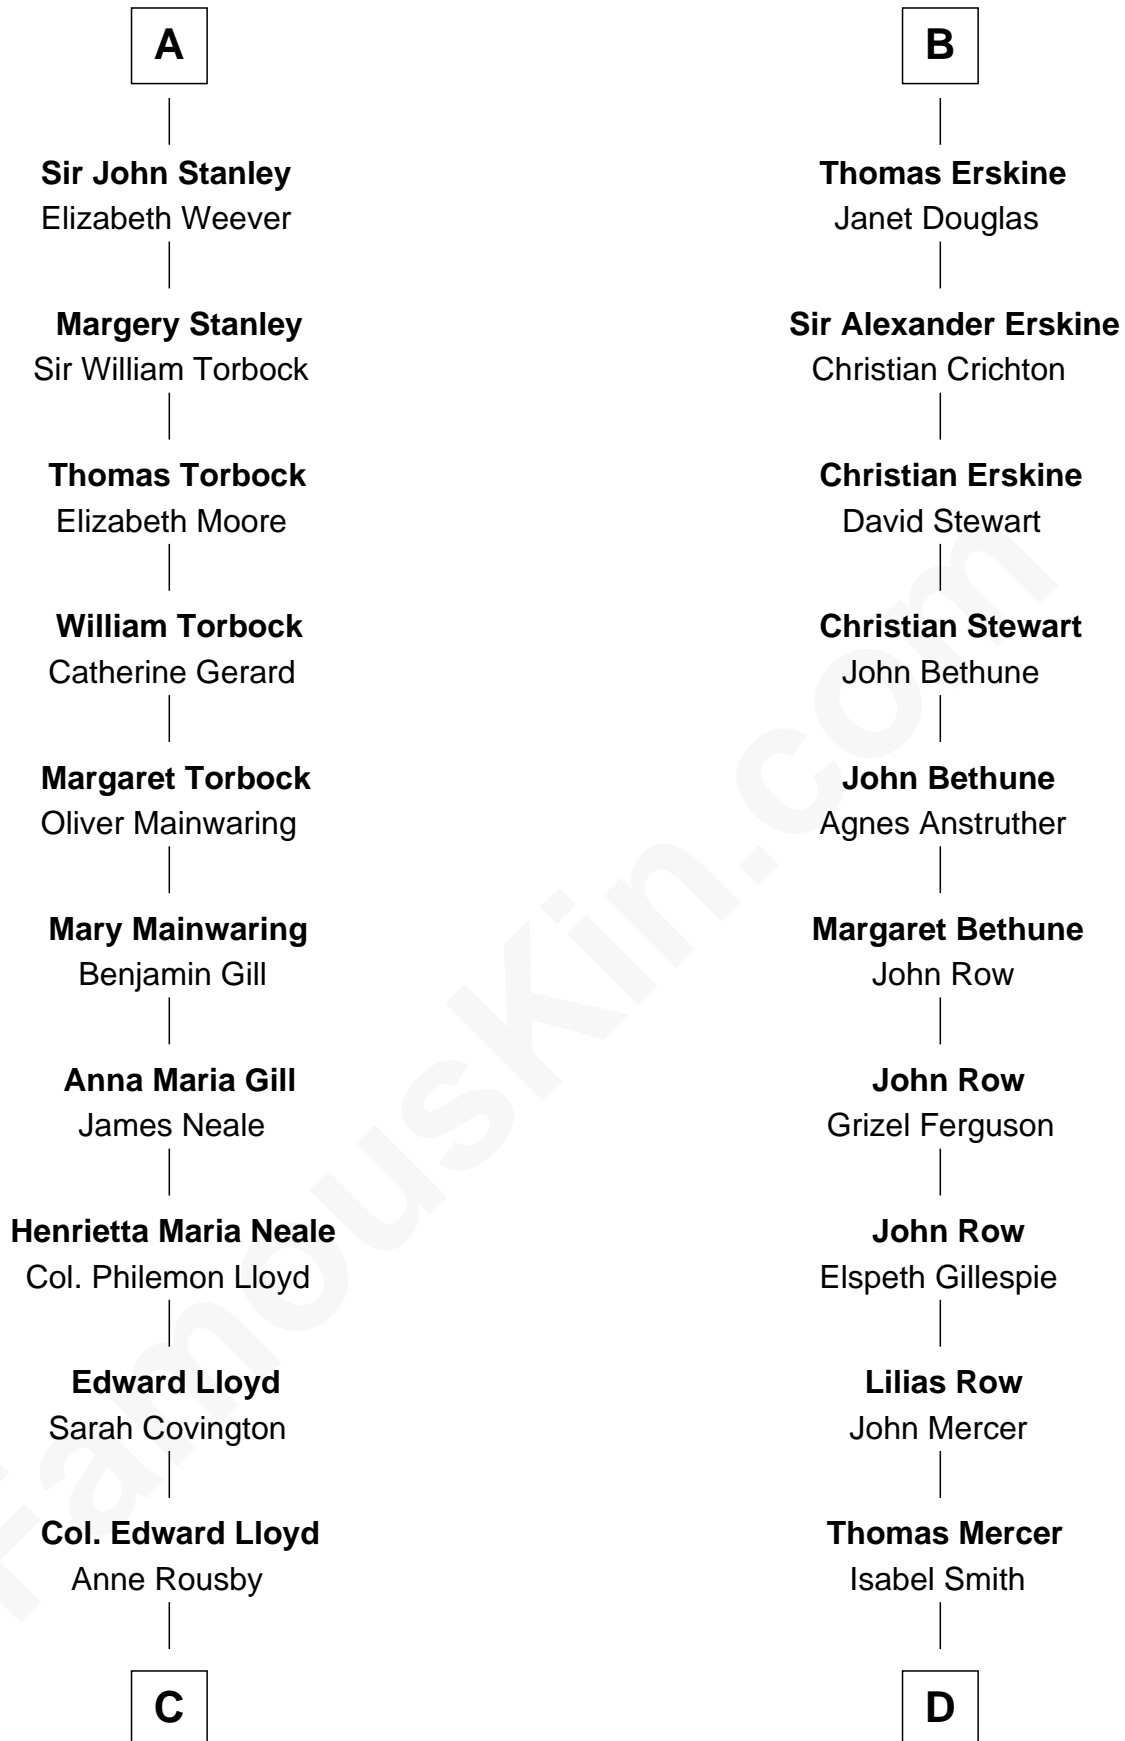

# FamousKin.com Relationship Chart of

**Edward Lloyd V**

*13th Governor of Maryland*

18th cousin of

**General Hugh Mercer**

*American Revolution*

**C**

**Col. Edward Lloyd**

Elizabeth Tayloe

**Edward Lloyd V**

*13th Governor of Maryland*

**D**

**William Mercer**

Anne Munro

**General Hugh Mercer**

*American Revolution*