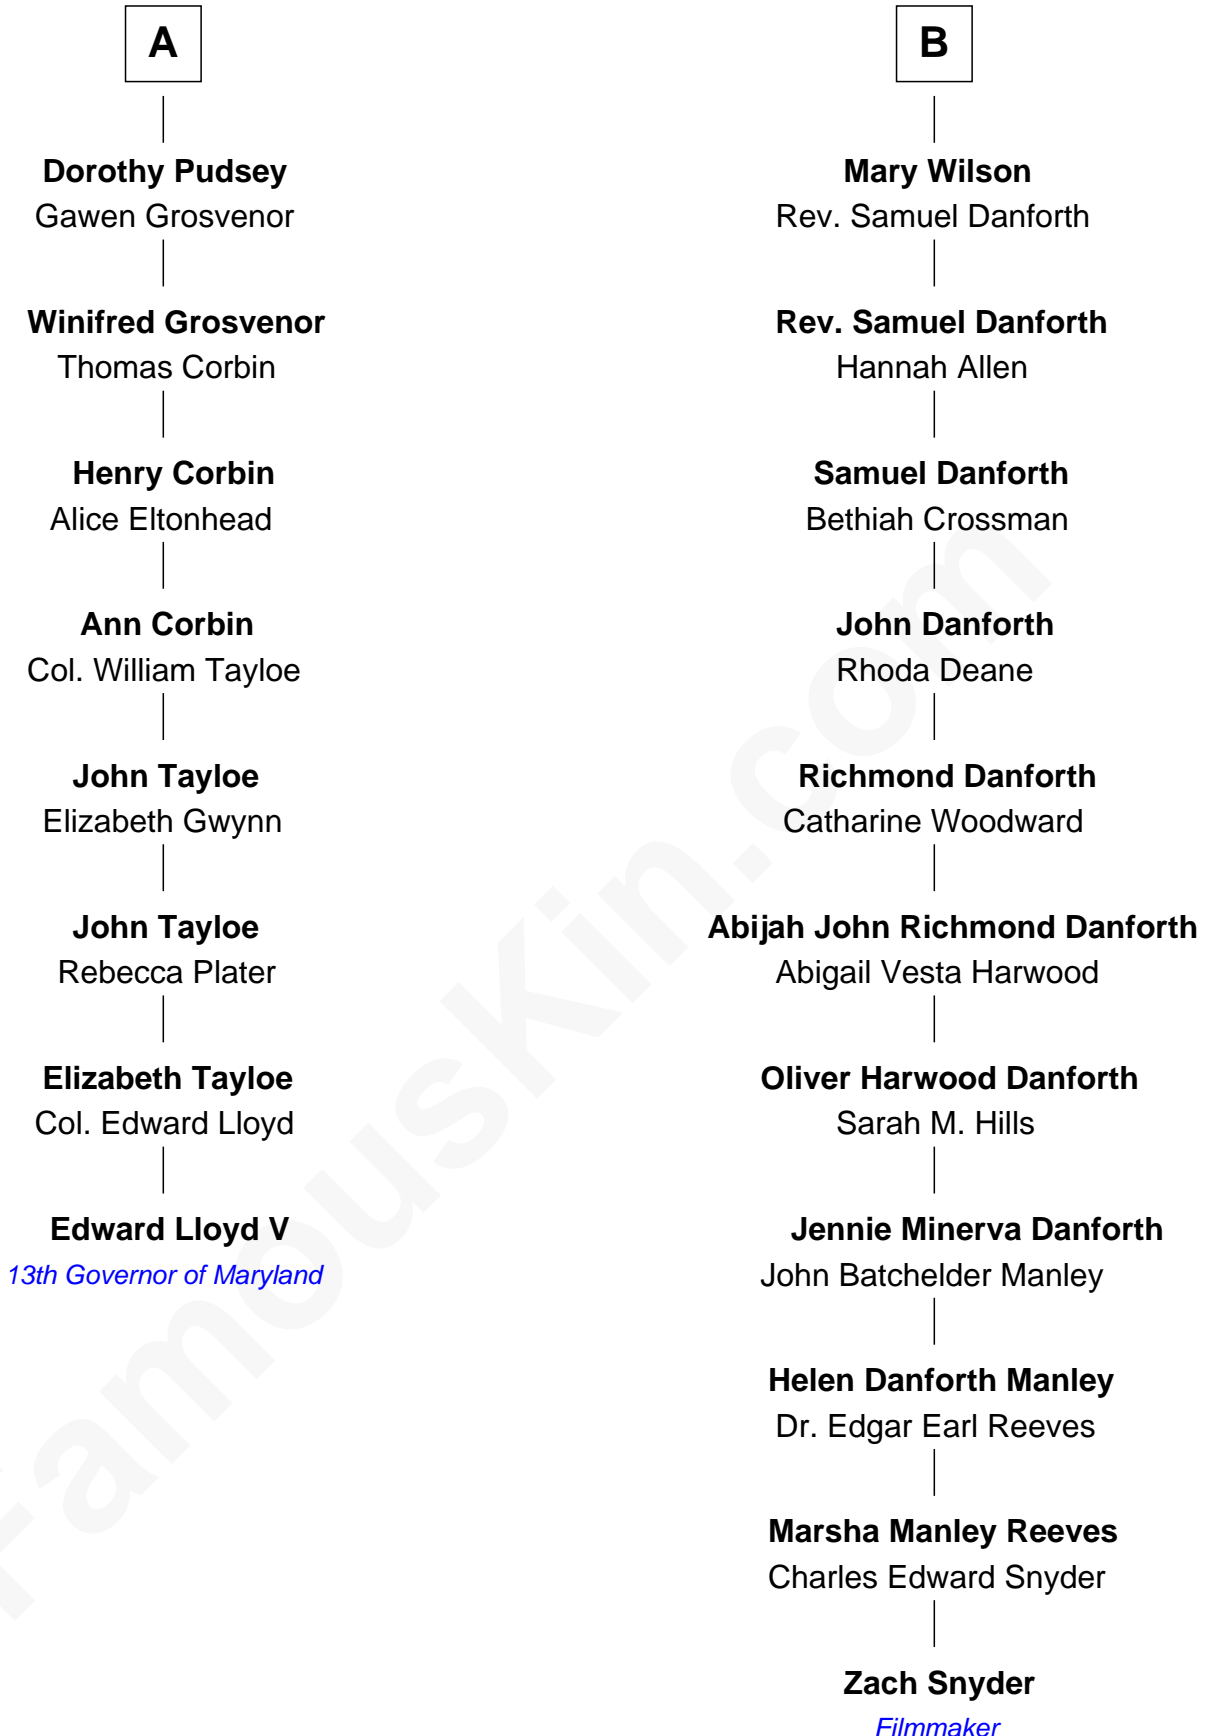

# FamousKin.com Relationship Chart of

**Edward Lloyd V**

*13th Governor of Maryland*

14th cousin 3 times removed of

**Zach Snyder**

*Filmmaker*

Zach Snyder photo by [Gage Skidmore](#) (CC BY-SA 2.0)