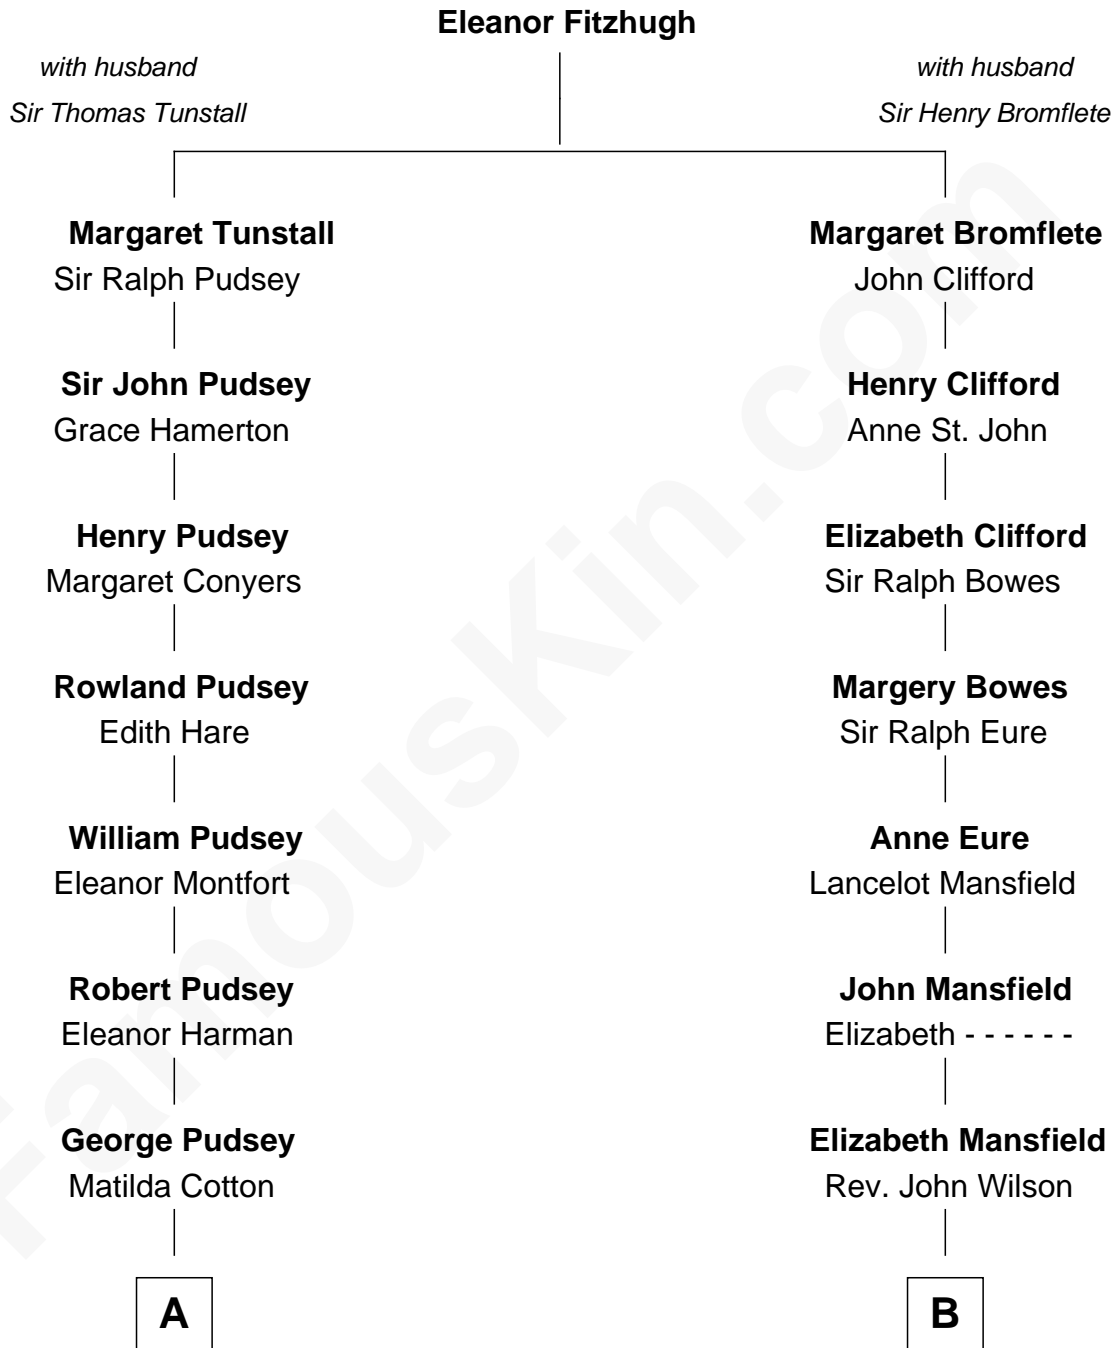

# FamousKin.com Relationship Chart of

**Edward Lloyd V**

*13th Governor of Maryland*

14th cousin 3 times removed of

**Zach Snyder**

*Filmmaker*

Zach Snyder photo by [Gage Skidmore](#) (CC BY-SA 2.0)