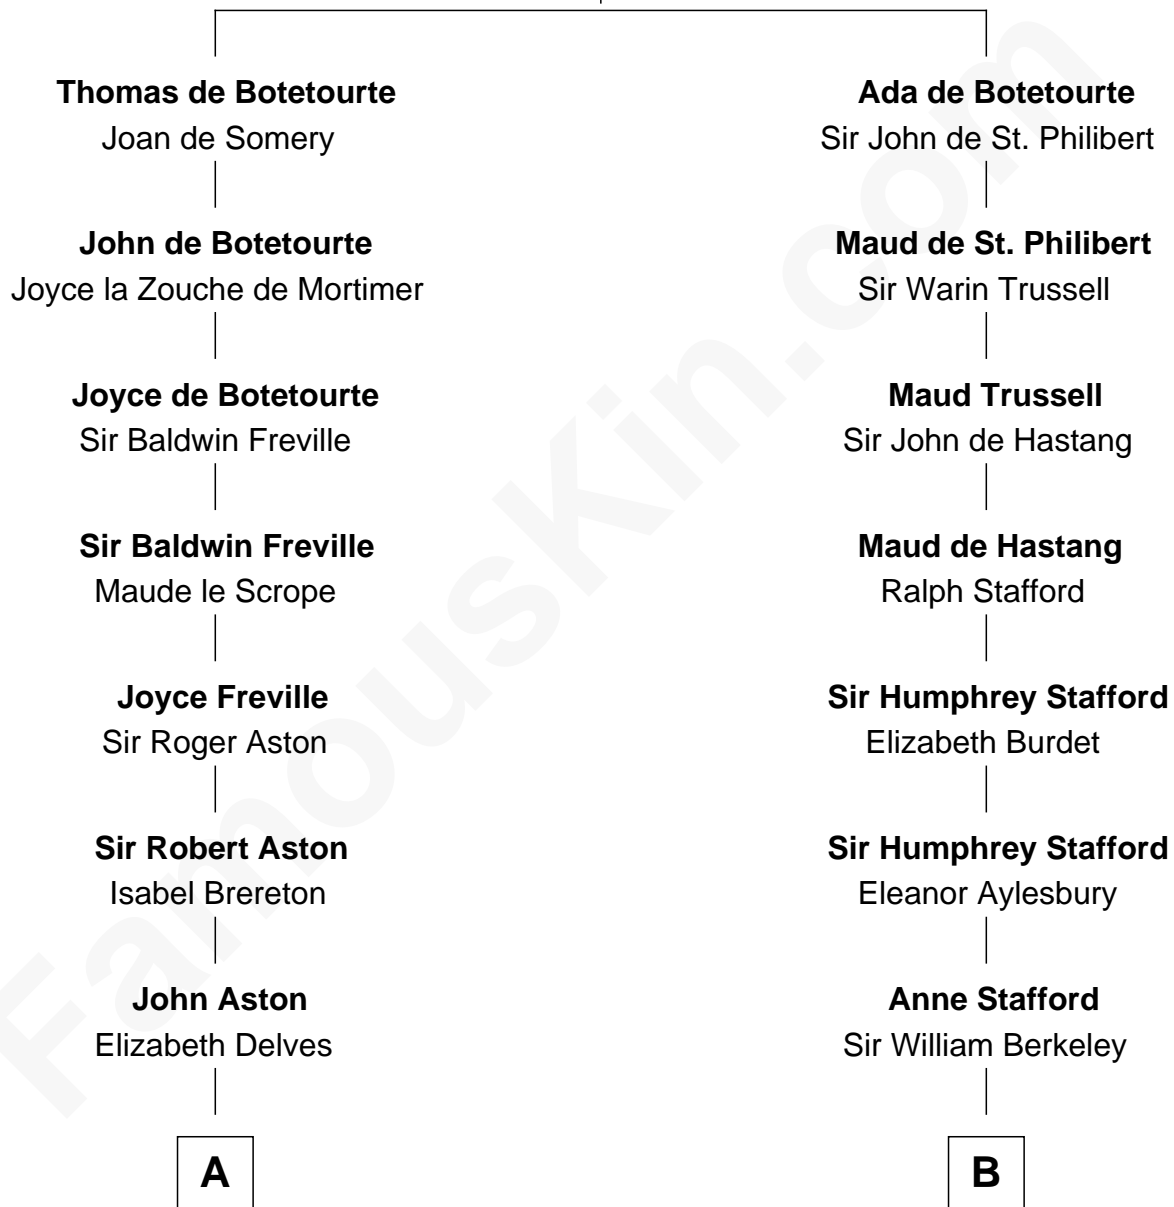

# FamousKin.com Relationship Chart of

**Edward Lloyd V**

*13th Governor of Maryland*

19th cousin 2 times removed of

**Robert Frost**

*Poet and Playwright*

**John de Botetourte**

Maud FitzThomas

**C**

**John Tayloe**  
Rebecca Plater

**Elizabeth Tayloe**  
Col. Edward Lloyd

**Edward Lloyd V**  
*13th Governor of Maryland*

**D**

**William Frost**  
Sarah Holt

**Samuel Abbott Frost**  
Mary Blunt

**William Prescott Frost**  
Judith Colcord