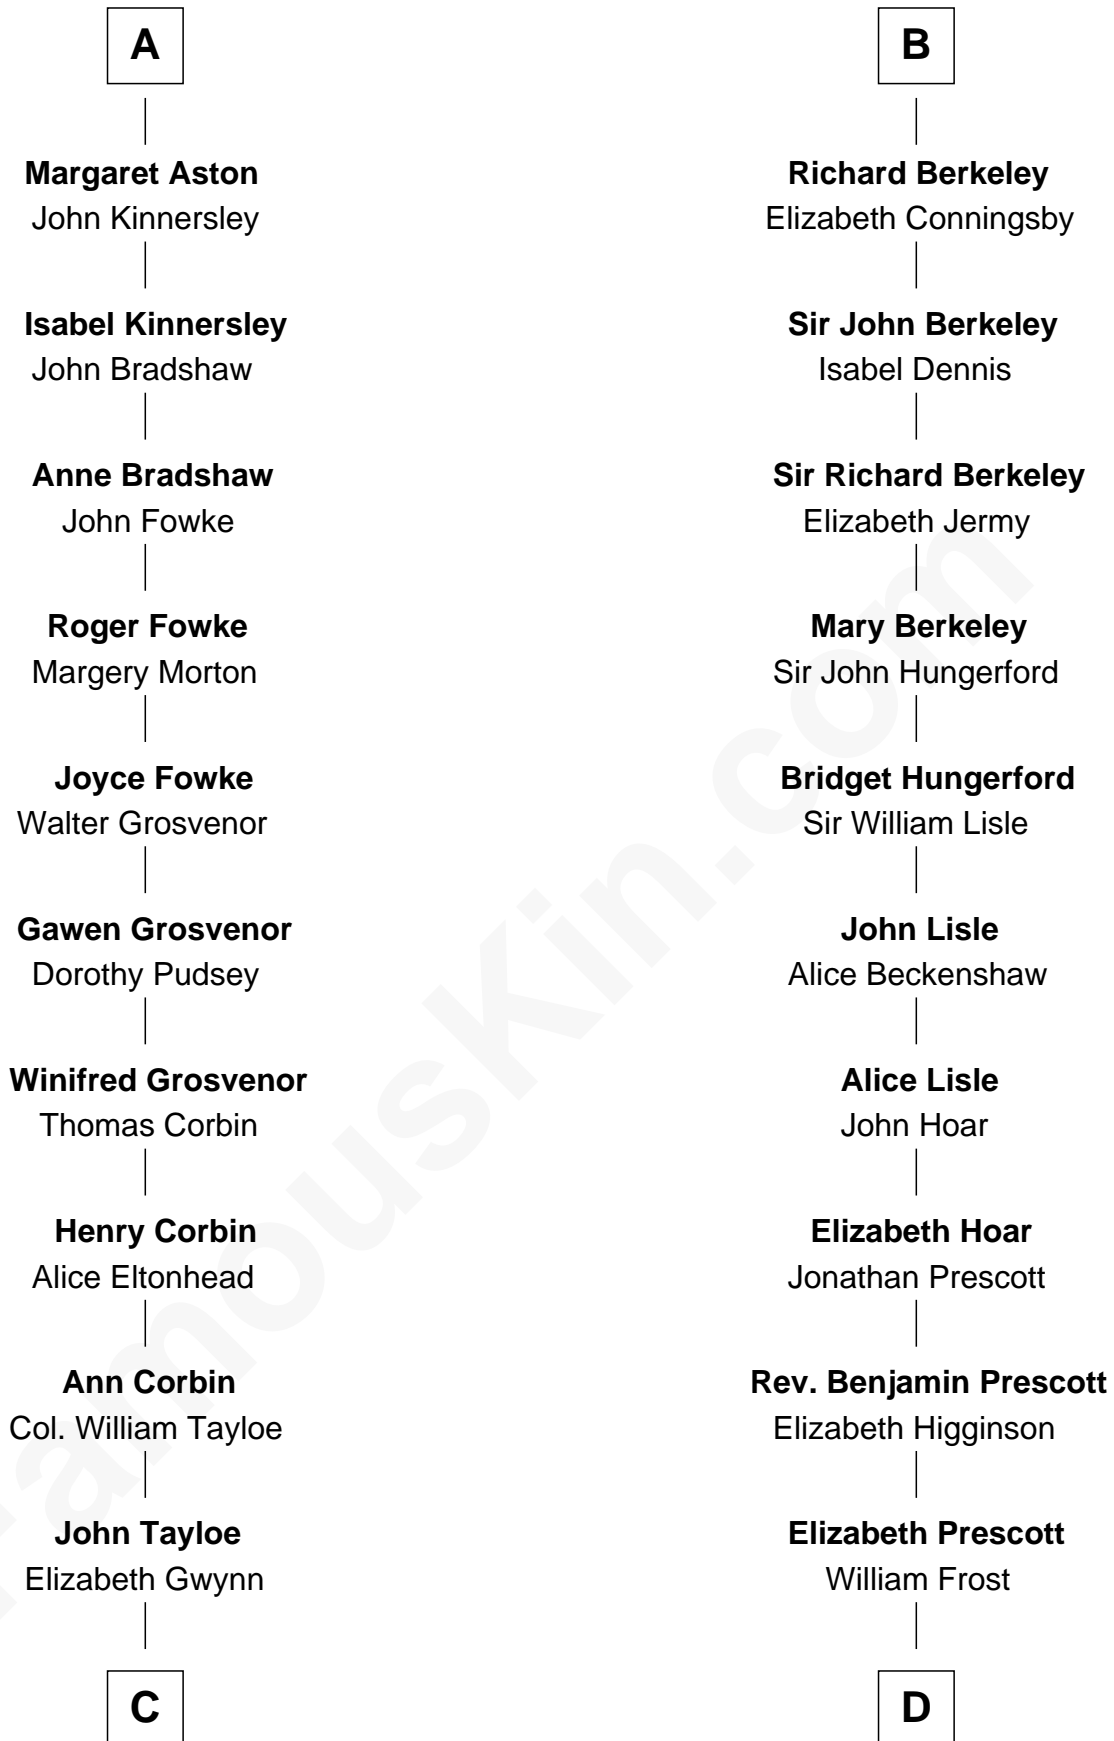

# FamousKin.com Relationship Chart of

**Edward Lloyd V**

*13th Governor of Maryland*

19th cousin 2 times removed of

**Robert Frost**

*Poet and Playwright*

**John de Botetourte**

Maud FitzThomas

**C**

**John Tayloe**  
Rebecca Plater

**Elizabeth Tayloe**  
Col. Edward Lloyd

**Edward Lloyd V**  
*13th Governor of Maryland*

**D**

**William Frost**  
Sarah Holt

**Samuel Abbott Frost**  
Mary Blunt

**William Prescott Frost**  
Judith Colcord