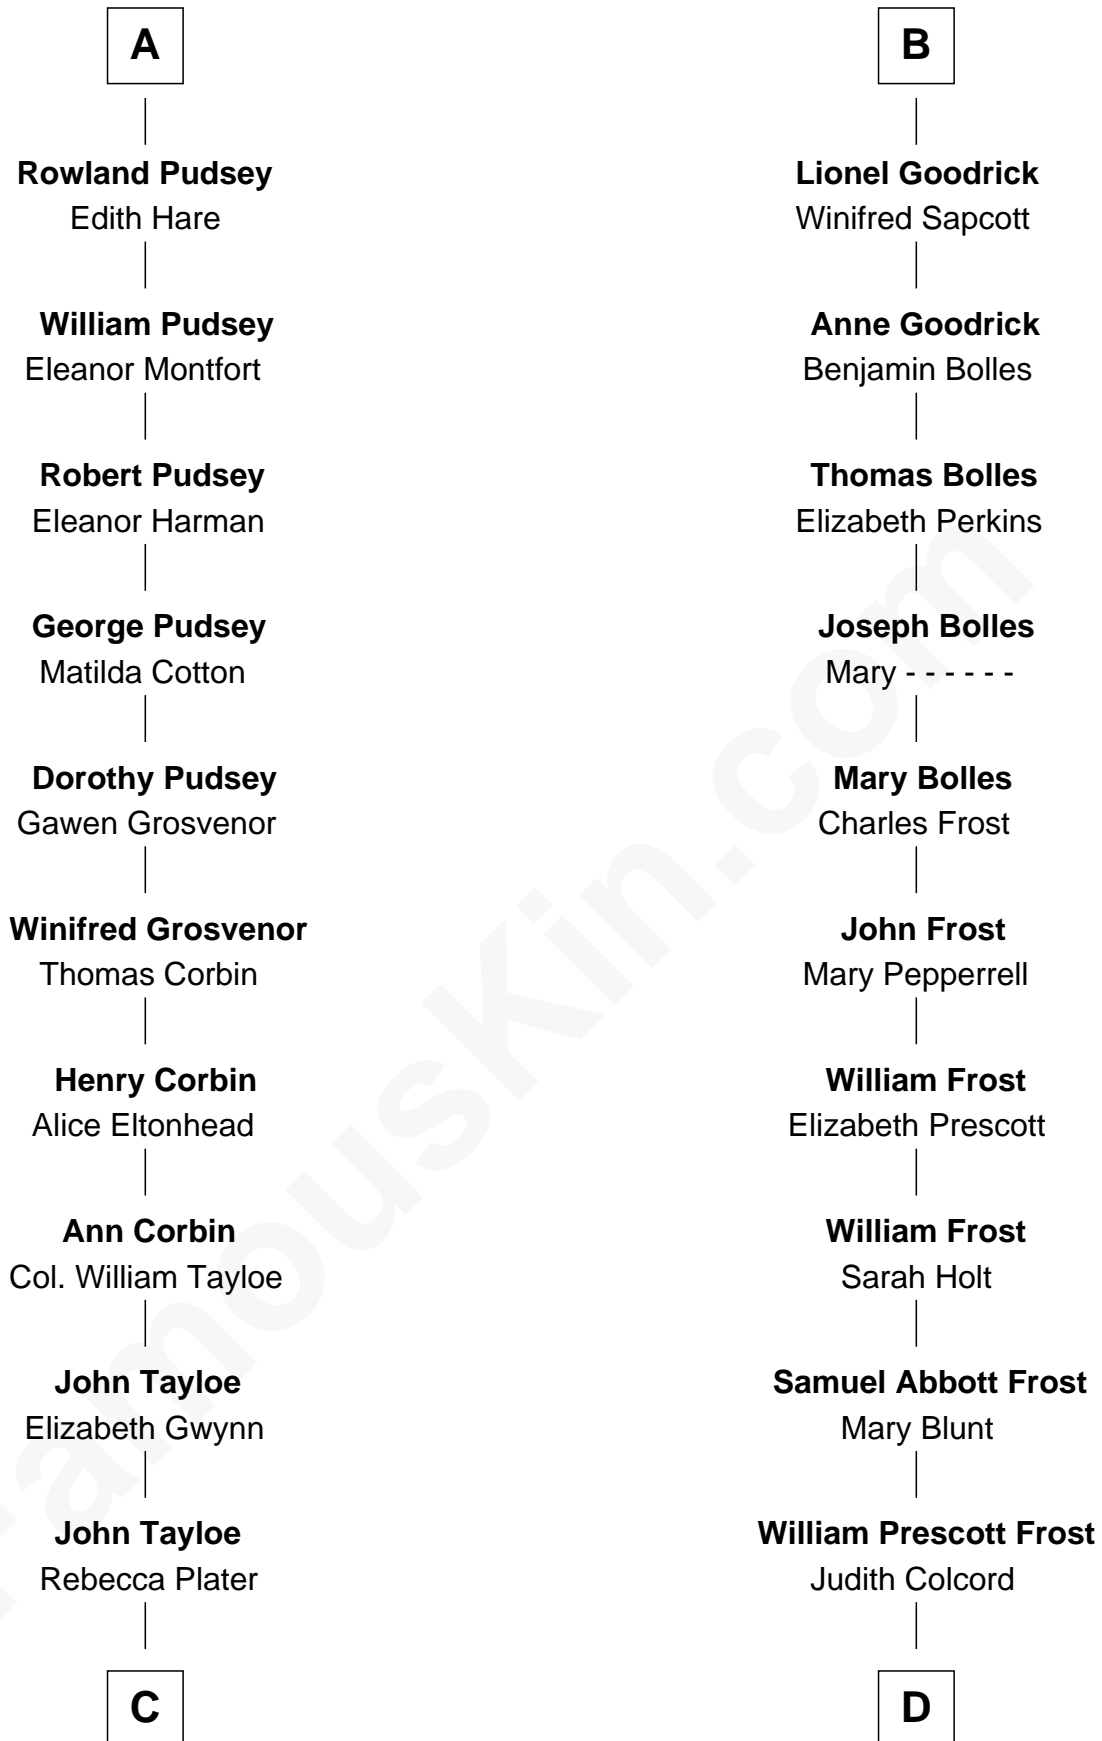

FamousKin.com Relationship Chart of

Edward Lloyd V

13th Governor of Maryland

18th cousin of

Robert Frost

Poet and Playwright

Sir Geoffrey le Scrope

Ivetta de Ros

C

Elizabeth Tayloe
Col. Edward Lloyd

Edward Lloyd V
13th Governor of Maryland

D

William Prescott Frost
Isabella Moodie

Robert Frost
Poet and Playwright

FamousKin.com