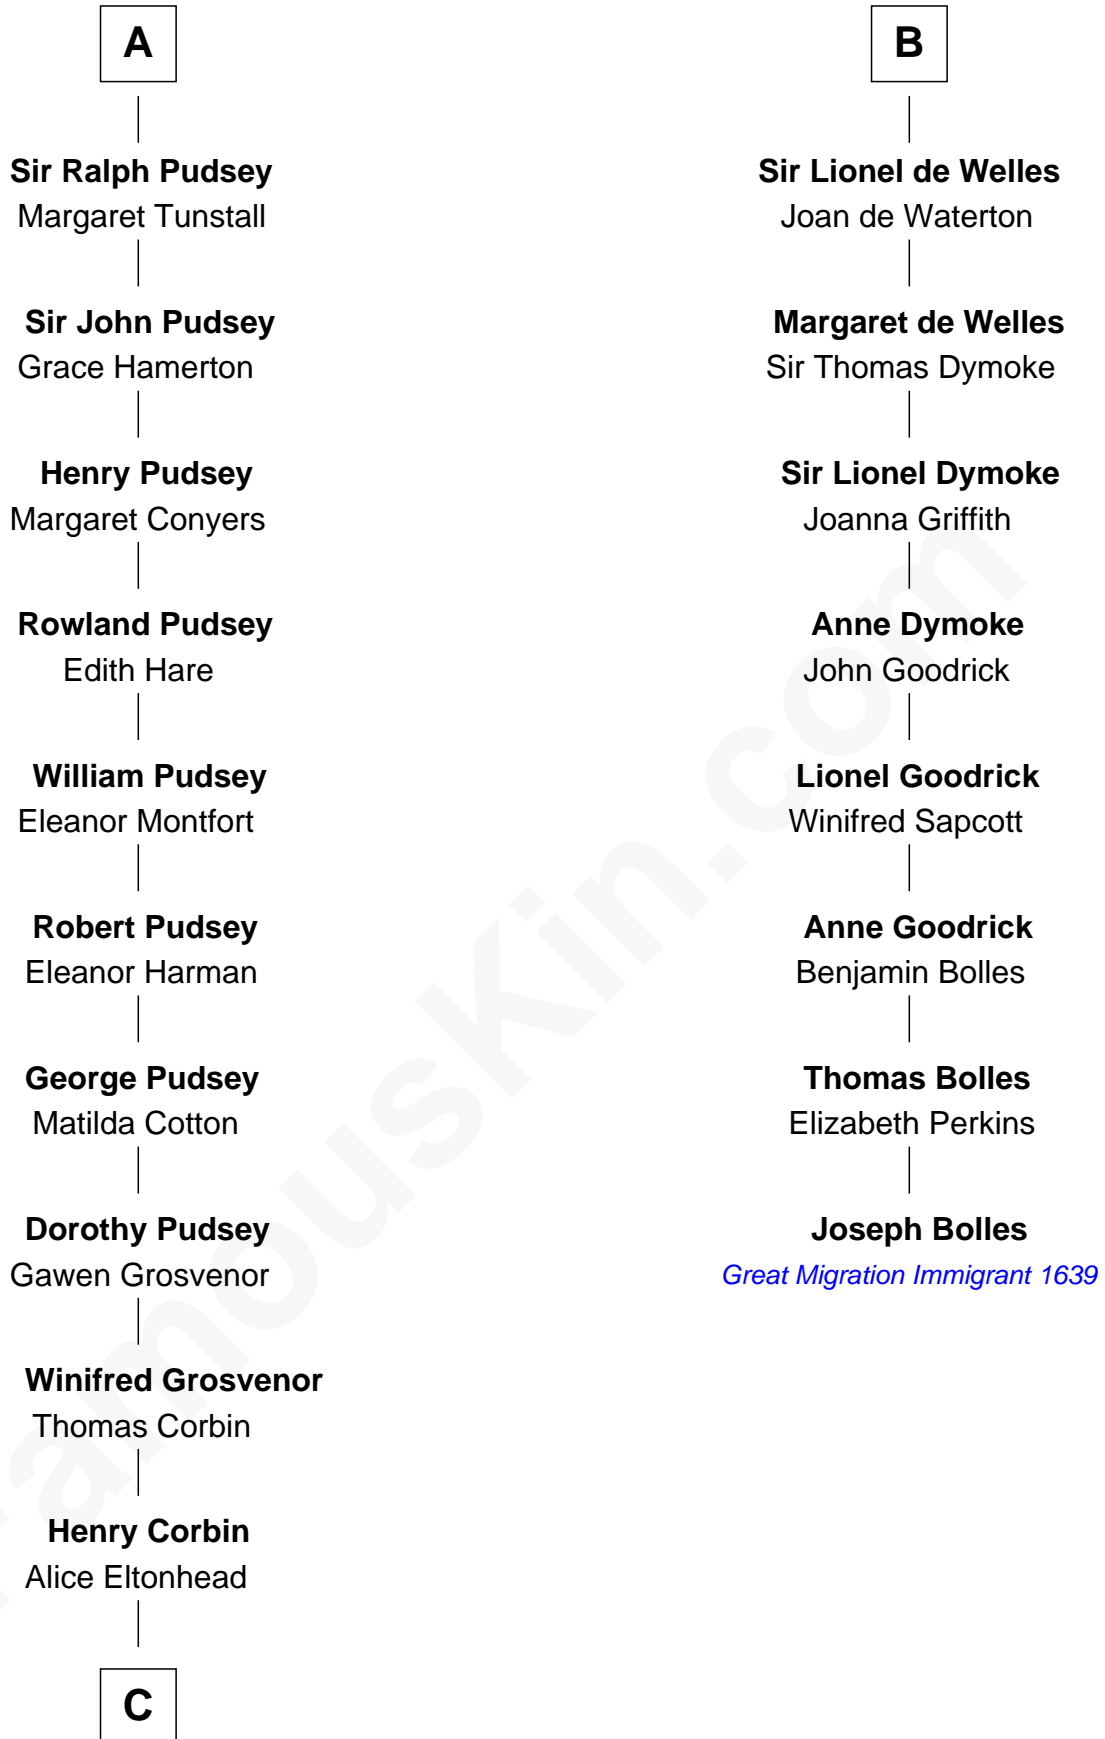

FamousKin.com Relationship Chart of

Edward Lloyd V

13th Governor of Maryland

14th cousin 7 times removed of

Joseph Bolles

(c1608 - 1678) Great Migration Immigrant 1639

Sir Richard FitzRoy

Rose de Dover

Maud de Beauchamp

Katherine de Clifford

Sir Ralph de Greystoke

Maud de Greystoke

Eudo de Welles

B

C

—
Ann Corbin
Col. William Tayloe

—
John Tayloe
Elizabeth Gwynn

—
John Tayloe
Rebecca Plater

—
Elizabeth Tayloe
Col. Edward Lloyd

—
Edward Lloyd V
13th Governor of Maryland

FamousKin.com