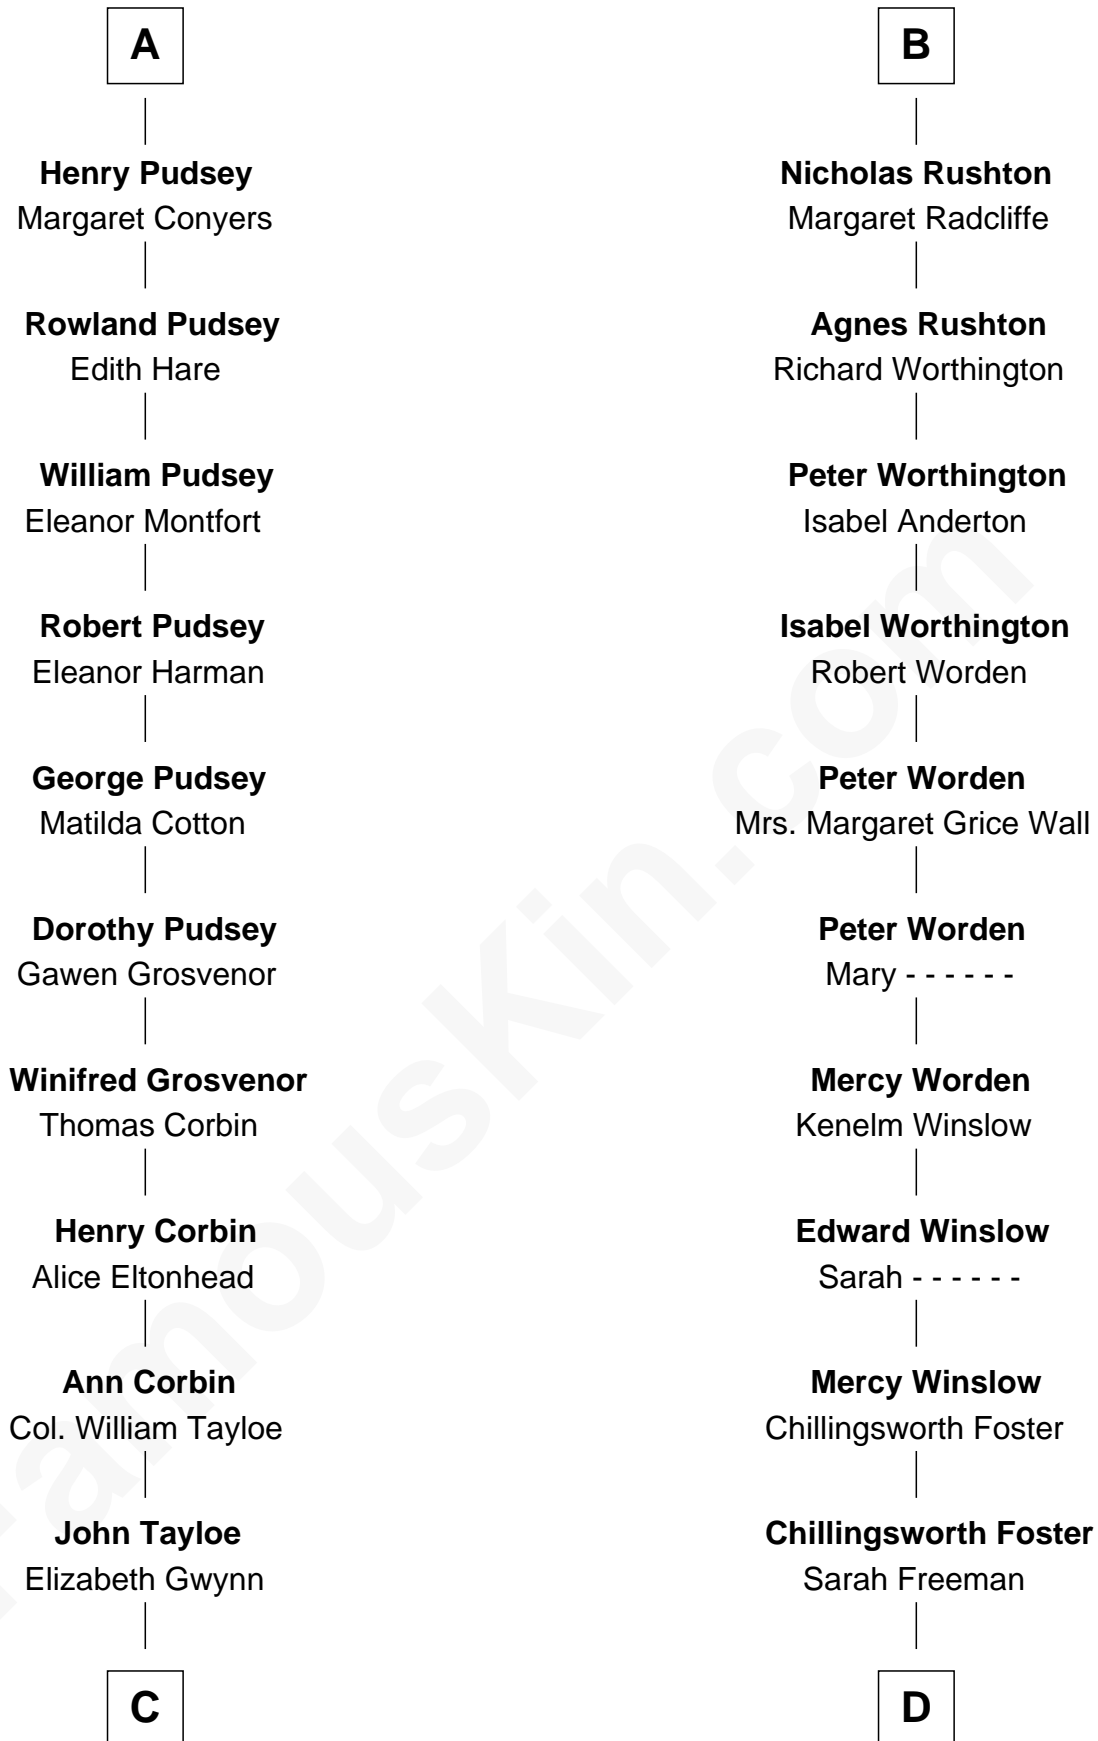

# FamousKin.com Relationship Chart of

**Edward Lloyd V**

*13th Governor of Maryland*

19th cousin 2 times removed of

**Bing Crosby**

*Singer and Movie Actor*

**Sir William de Ros**

Eustache Fitz Ralph

**C**

**John Tayloe**  
Rebecca Plater

**Elizabeth Tayloe**  
Col. Edward Lloyd

**Edward Lloyd V**  
*13th Governor of Maryland*

**D**

**Ruby Foster**  
Nathaniel Crosby

**Nathaniel Crosby**  
Mary Lincoln

**Nathaniel Crosby**  
Cordelia Jane Smith