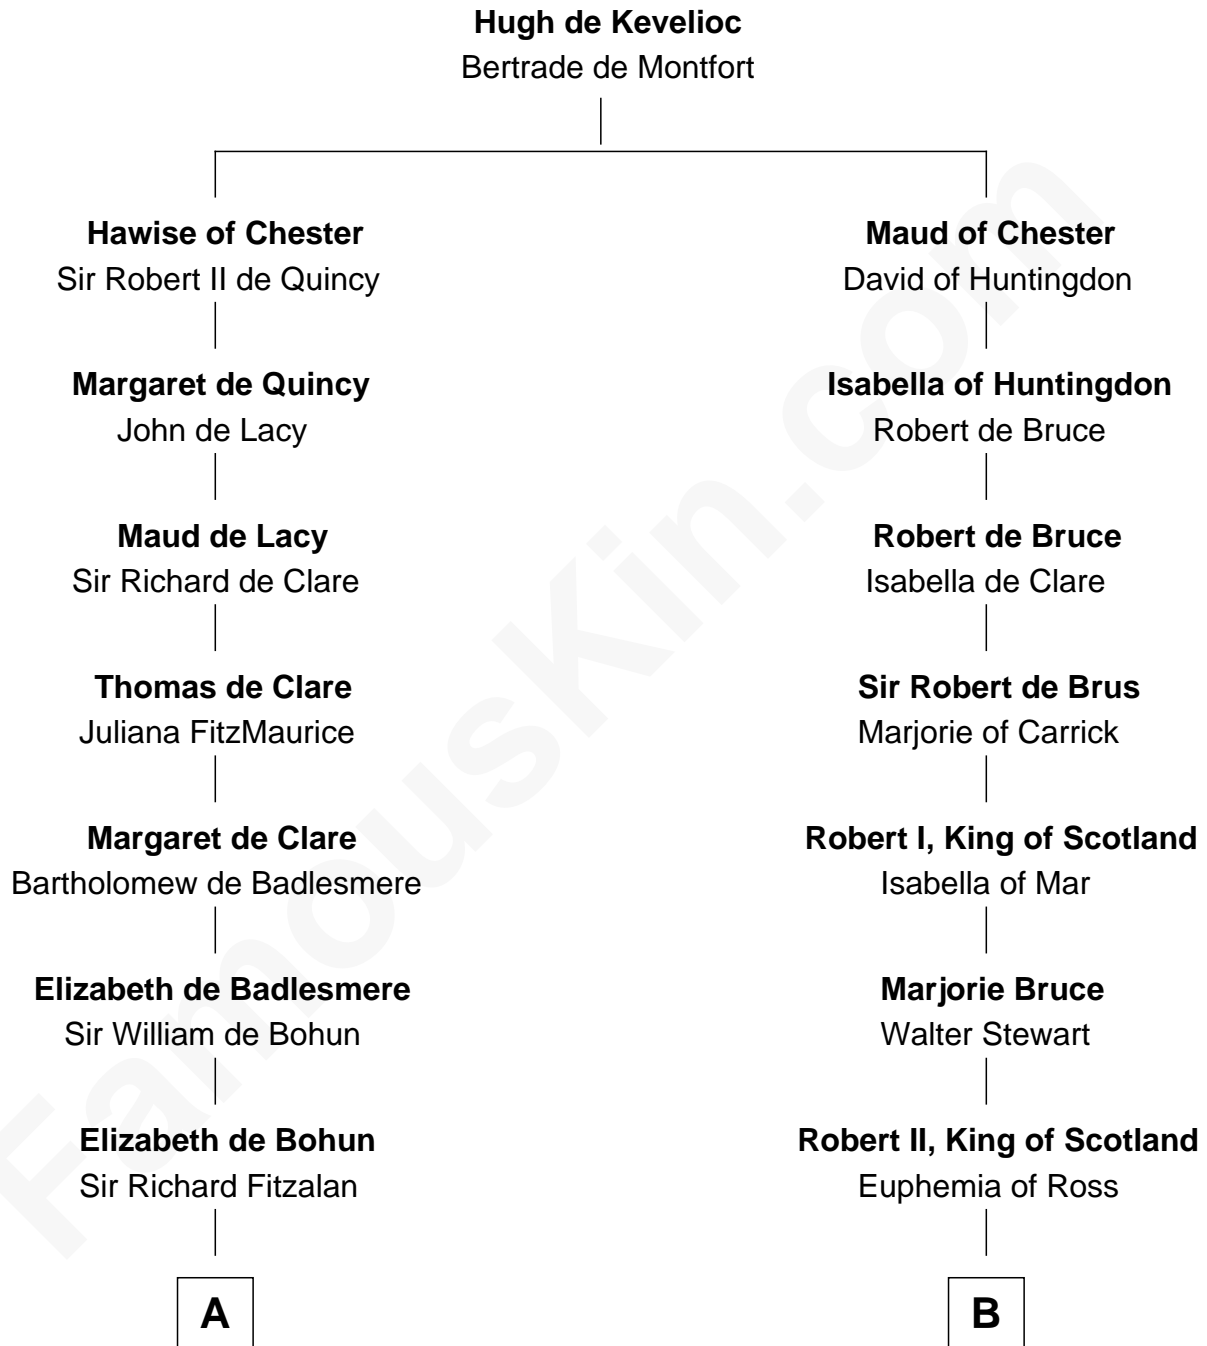

FamousKin.com Relationship Chart of

Edward Lloyd V

13th Governor of Maryland

18th cousin 2 times removed of

Major John Pitcairn

British Commander at Battle of Lexington

C

Edward Lloyd
Sarah Covington

Col. Edward Lloyd
Anne Rousby

Col. Edward Lloyd
Elizabeth Tayloe

Edward Lloyd V
13th Governor of Maryland

D

Katherine Hamilton
Rev. David Pitcairn

Major John Pitcairn
British Commander at Lexington

FamousKin.com