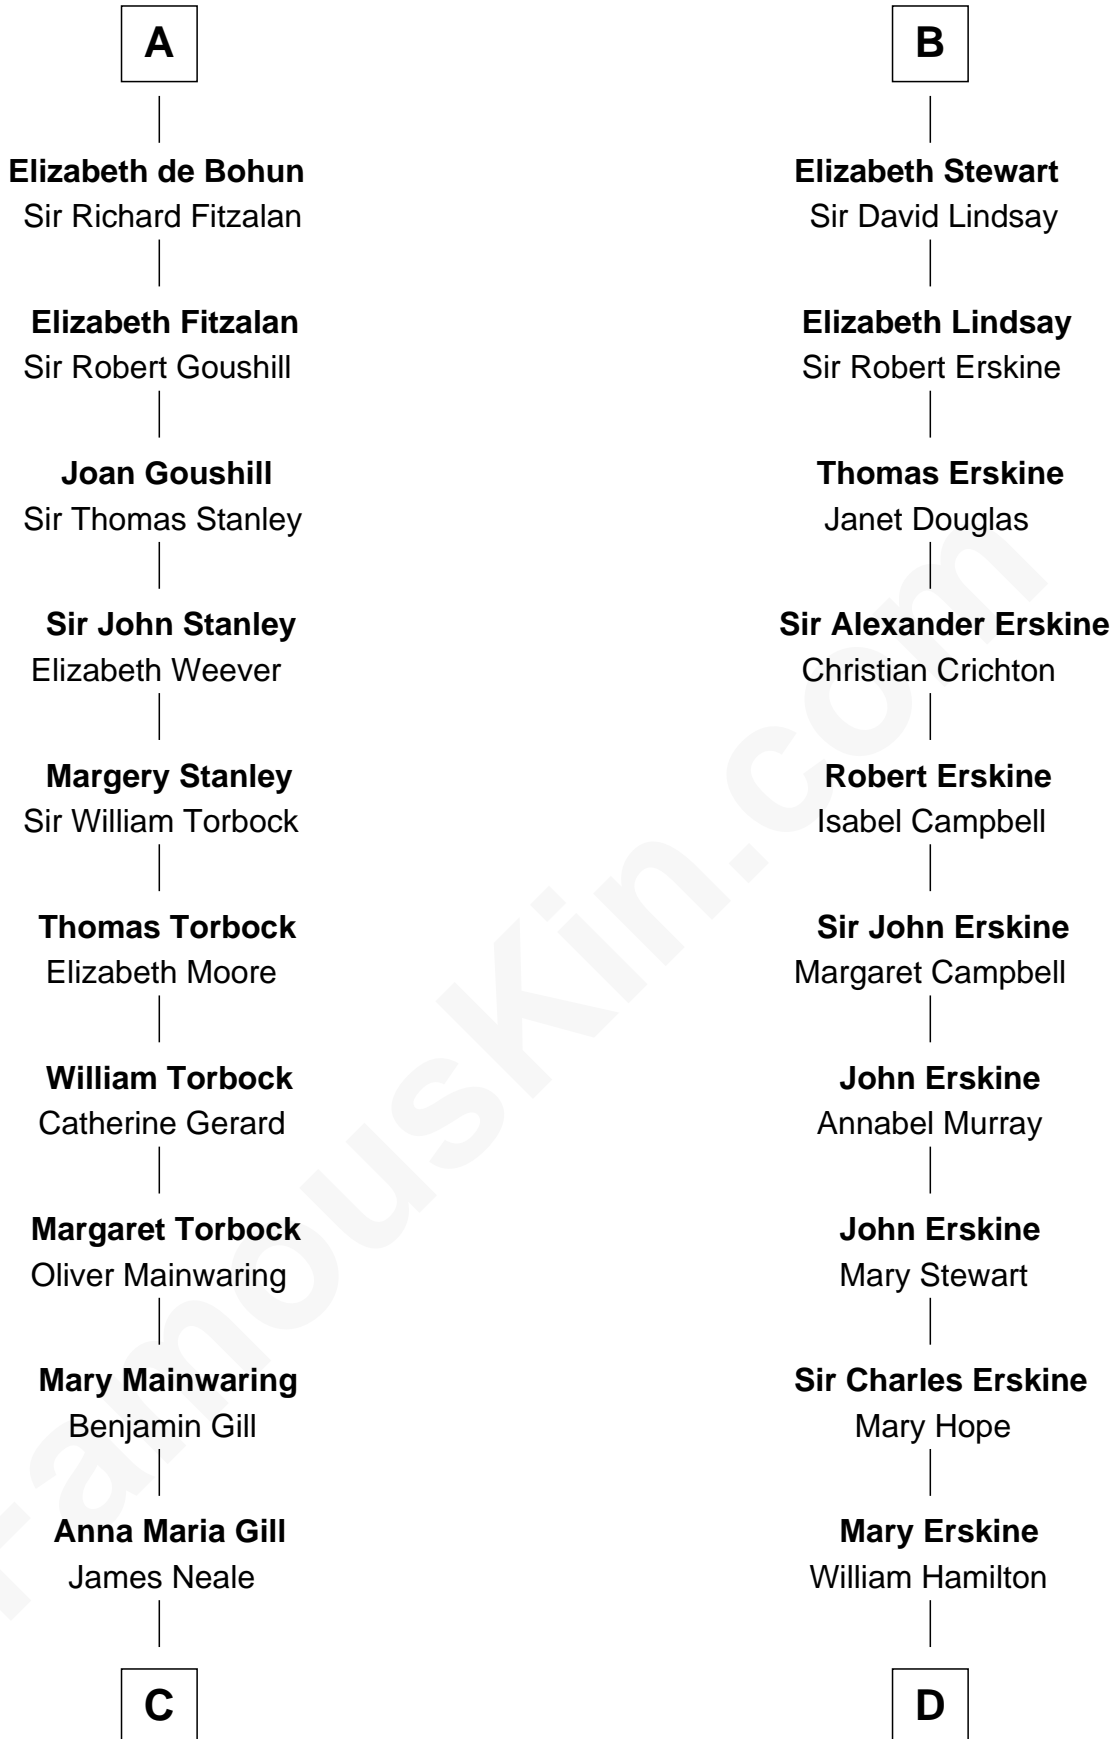

FamousKin.com Relationship Chart of

Edward Lloyd V

13th Governor of Maryland

18th cousin 3 times removed of

Major John Pitcairn

British Commander at Battle of Lexington

Henry of Huntingdon

Ada de Warenne

Isabella of Mar

Marjorie Bruce

Walter Stewart

Robert II, King of Scotland

Euphemia of Ross

B

C

Henrietta Maria Neale