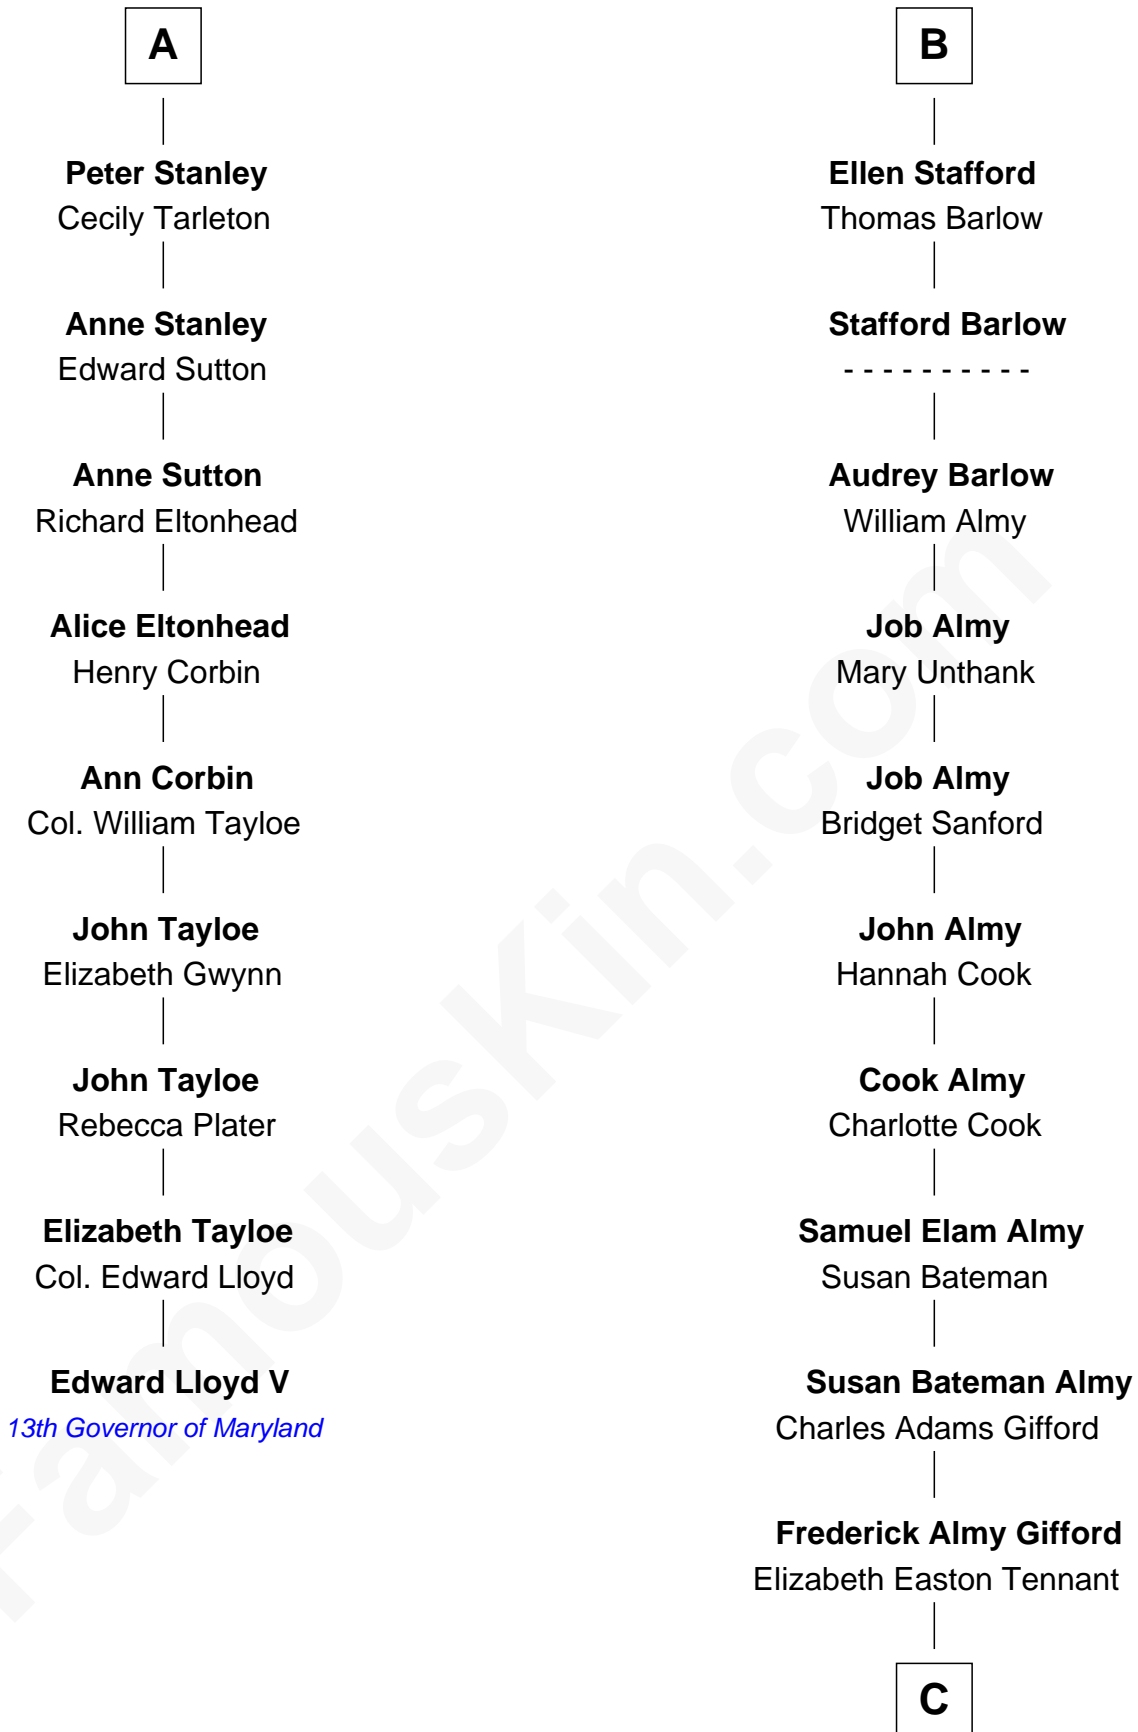

FamousKin.com Relationship Chart of

Edward Lloyd V

13th Governor of Maryland

15th cousin 3 times removed of

Marilyn Monroe

Actress, Model, and Singer

C

Charles Stanley Gifford

Gladys Pearl Monroe

Marilyn Monroe

Actress, Model, and Singer

FamousKin.com