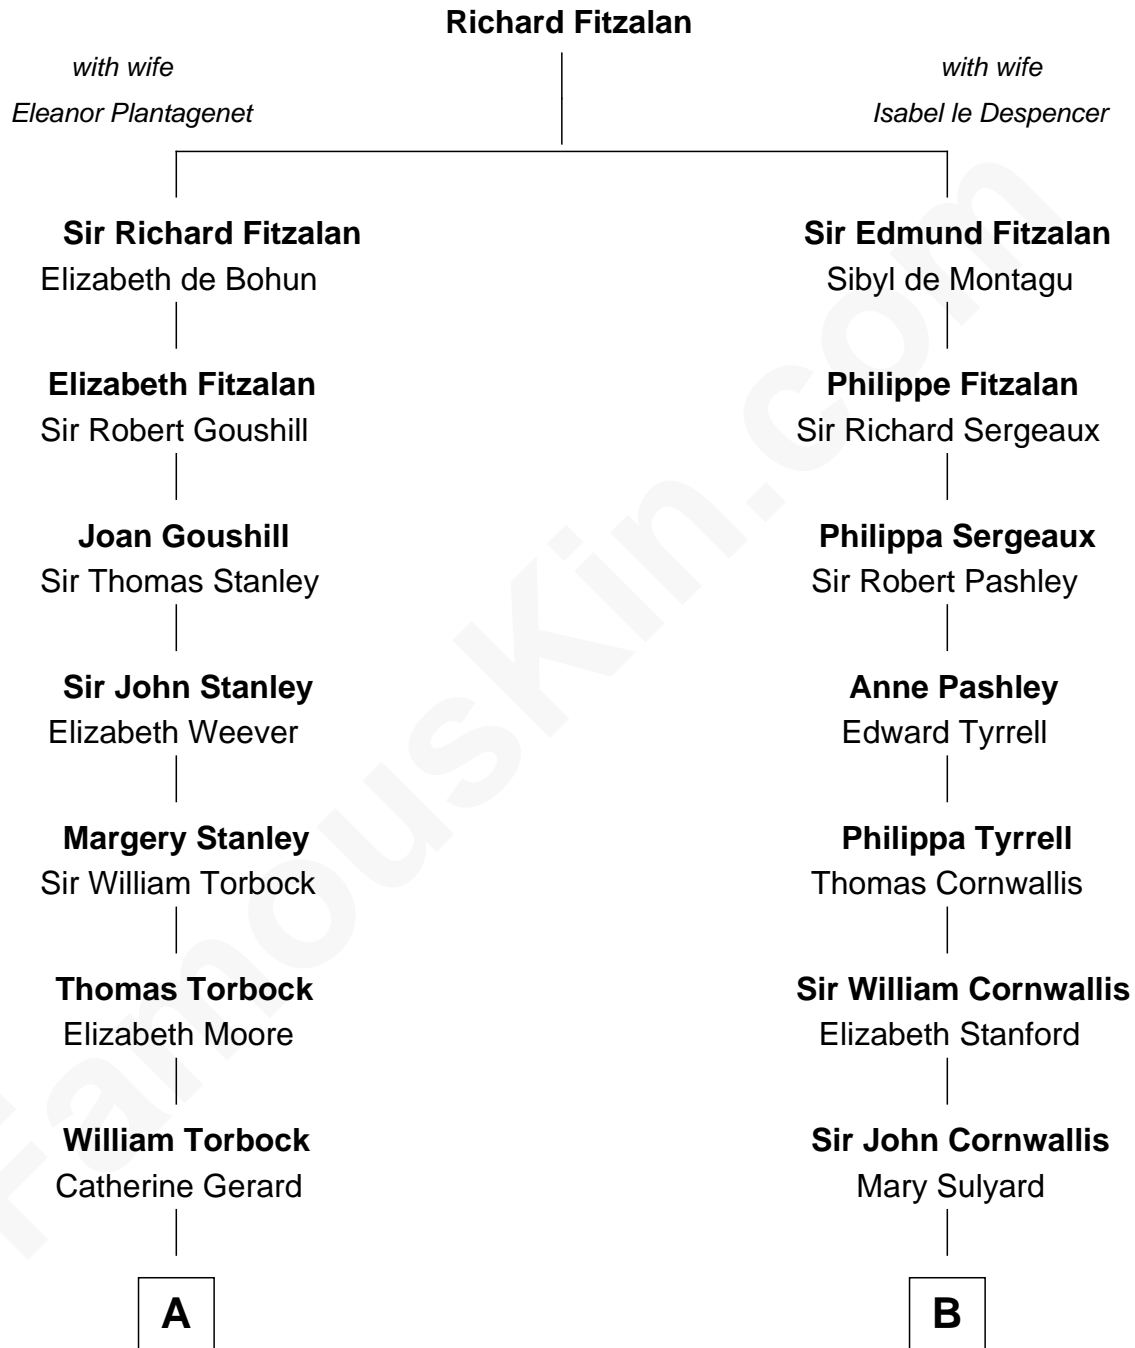

FamousKin.com Relationship Chart of

Edward Lloyd V

13th Governor of Maryland

14th cousin 6 times removed of

Marilyn Monroe

Actress, Model, and Singer

C

Elizabeth Cutting Easton

William Congdon Tennant

Elizabeth Easton Tennant

Frederick Almy Gifford

Charles Stanley Gifford

Gladys Pearl Monroe

Marilyn Monroe

Actress, Model, and Singer