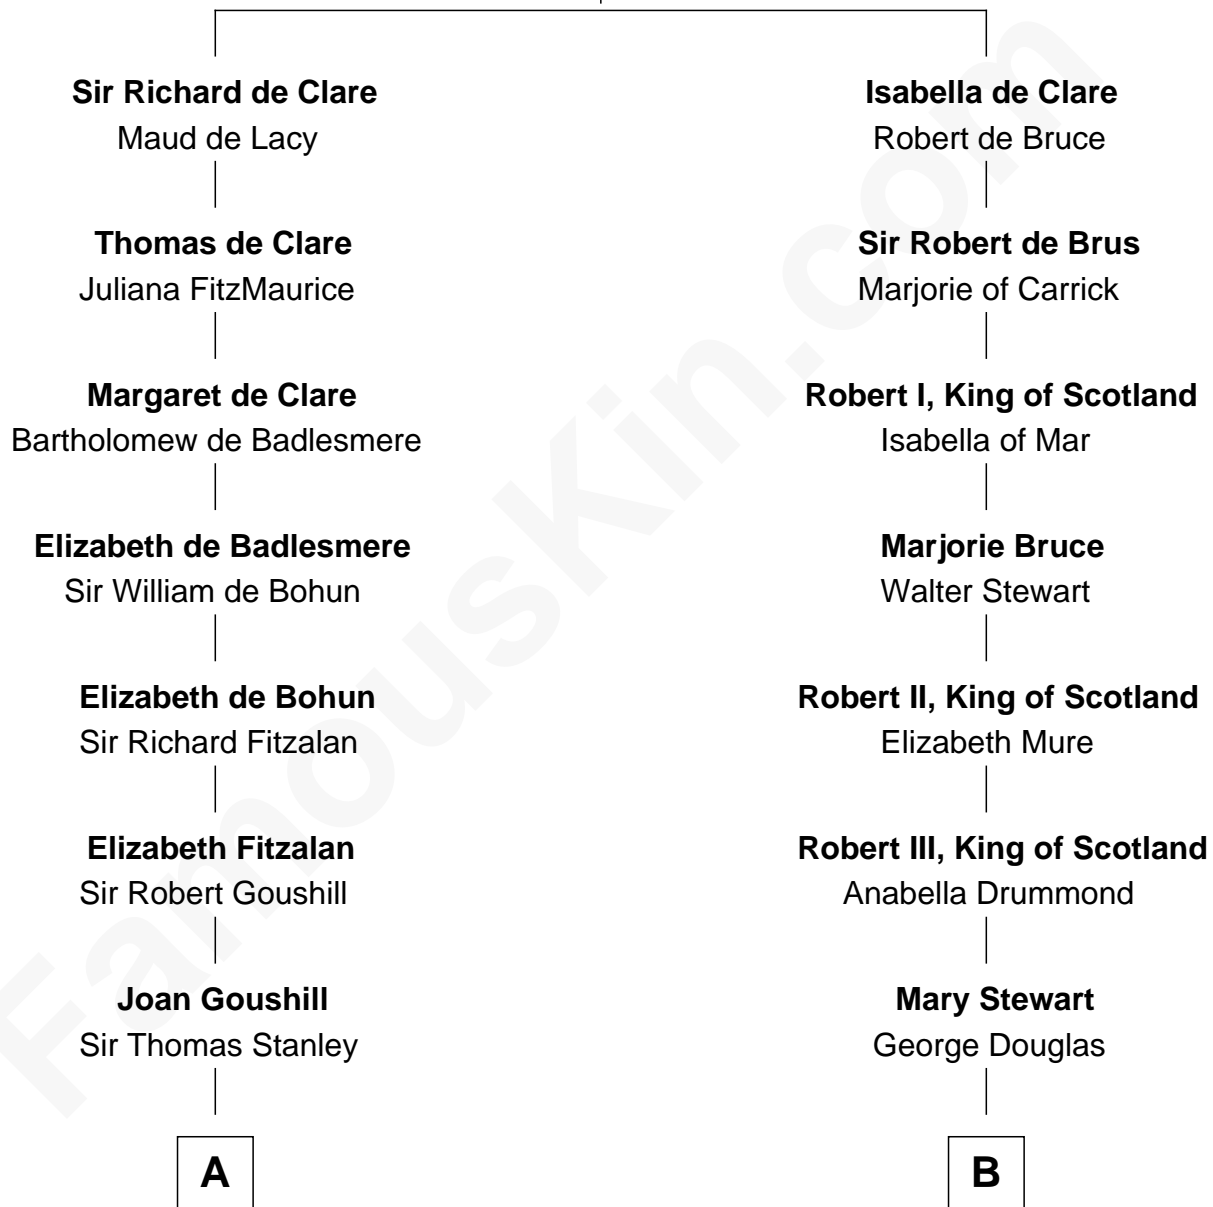

FamousKin.com

Relationship Chart of

Edward Lloyd V

13th Governor of Maryland

18th cousin 2 times removed of

Noel Coward

Playwright, Actor, and Songwriter

Gilbert de Clare

Isabel Marshal

C

Col. Edward Lloyd

Elizabeth Tayloe

Edward Lloyd V

13th Governor of Maryland

D

Henry Veitch

Margaret Harrison

Henry Gordon Veitch

Mary Kathleen Synch

Violet Agnes Veitch

Arthur Sabin Coward

Noel Coward

Playwright, Actor, and Songwriter

FamousKin.com