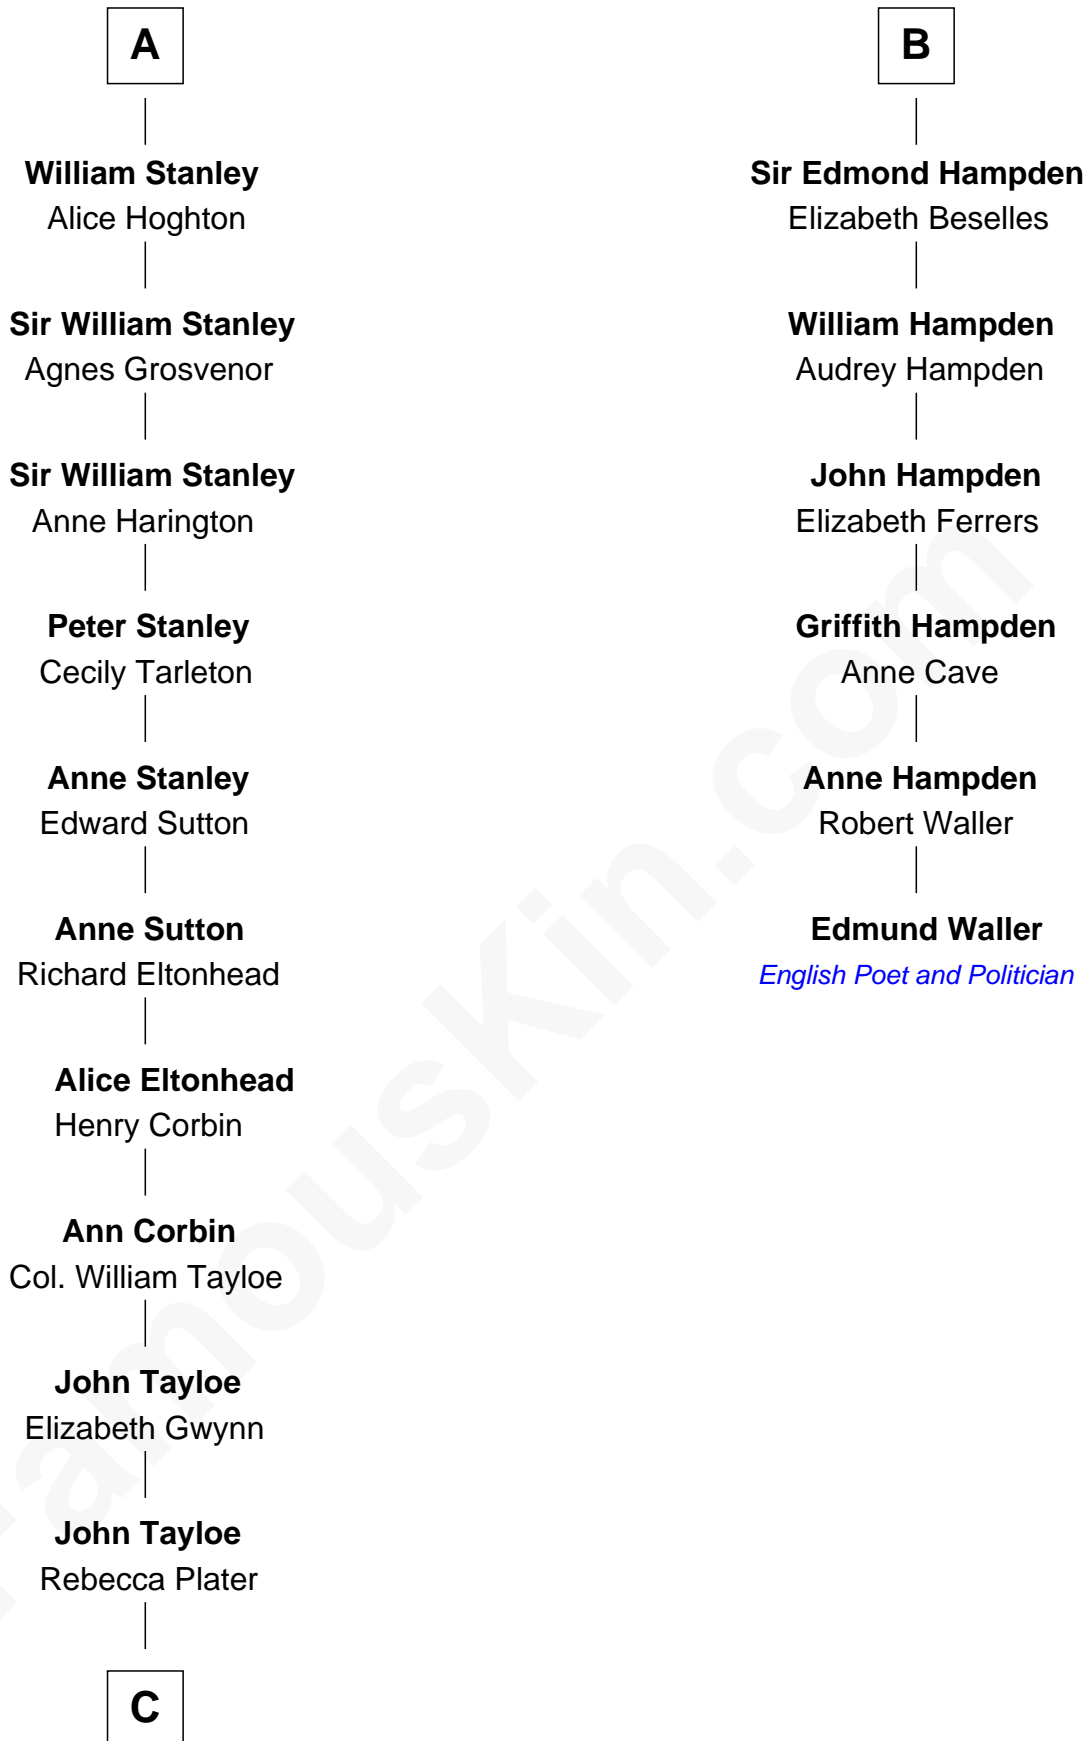

FamousKin.com Relationship Chart of

Edward Lloyd V

13th Governor of Maryland

12th cousin 6 times removed of

Edmund Waller

English Poet and Politician

C

Elizabeth Tayloe
Col. Edward Lloyd

Edward Lloyd V
13th Governor of Maryland

FamousKin.com