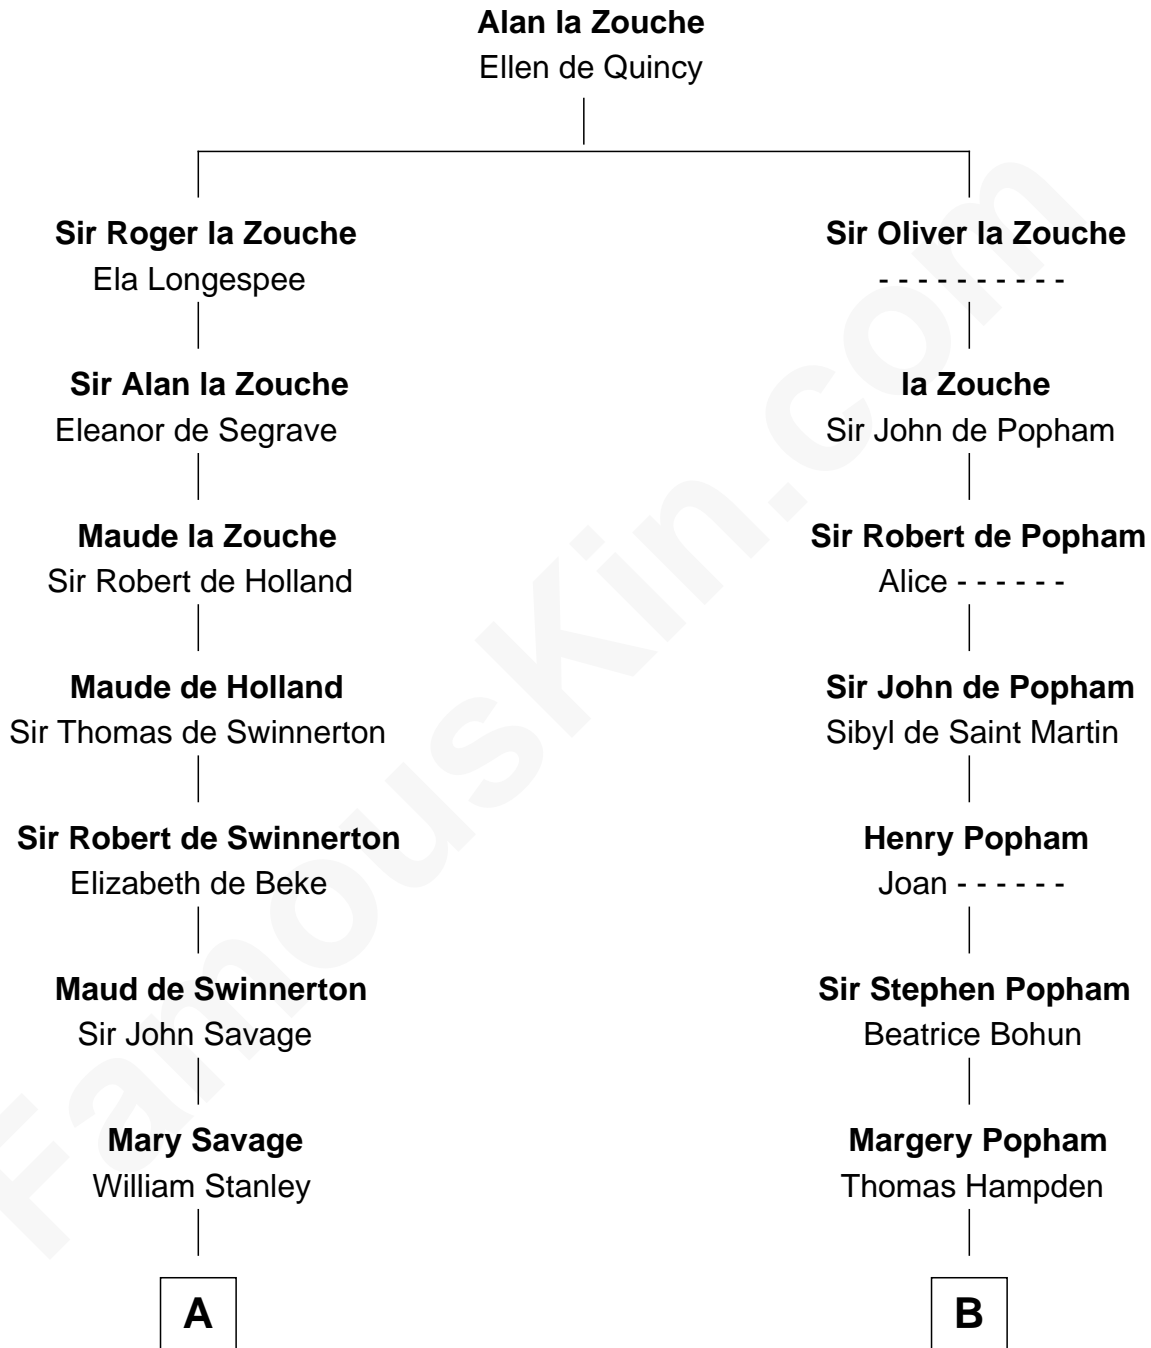

FamousKin.com Relationship Chart of

Edward Lloyd V

13th Governor of Maryland

12th cousin 6 times removed of

Edmund Waller

English Poet and Politician

C

Elizabeth Tayloe
Col. Edward Lloyd

Edward Lloyd V
13th Governor of Maryland

FamousKin.com