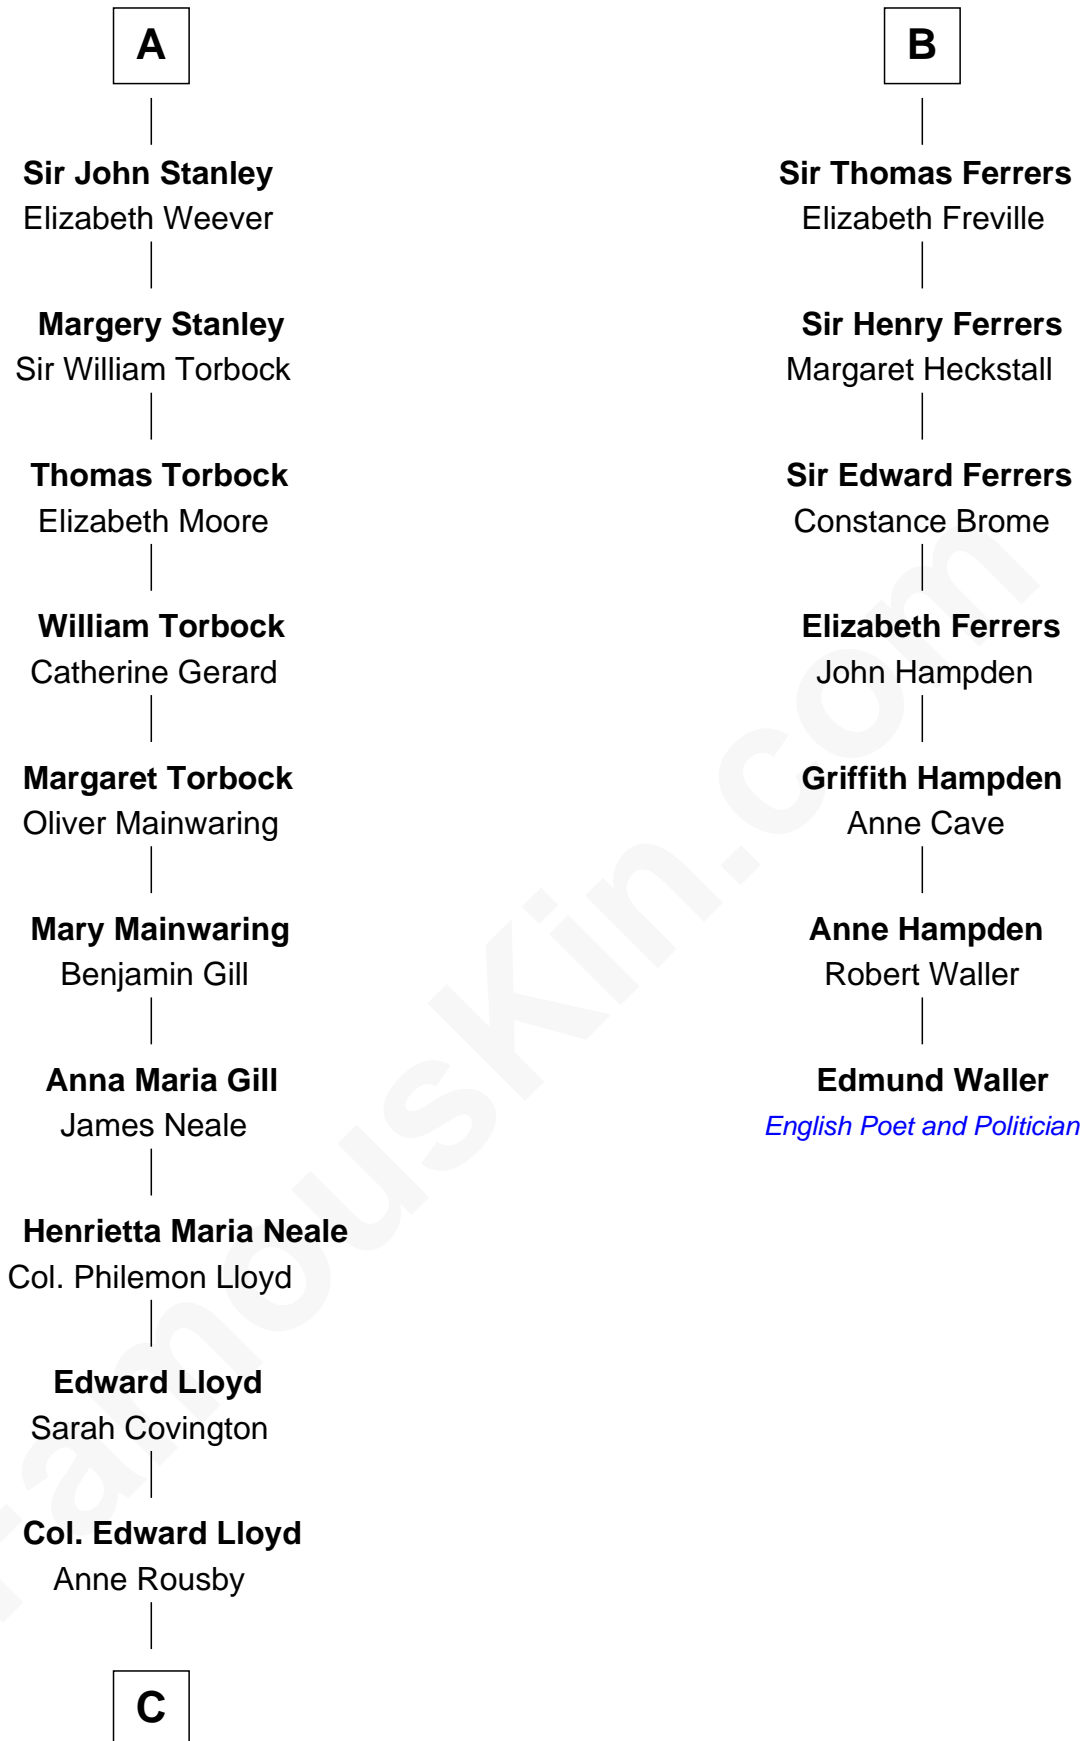

## Relationship Chart of

**Edward Lloyd V**

*13th Governor of Maryland*

13th cousin 5 times removed of

**Edmund Waller**

*English Poet and Politician*

**C**

Col. Edward Lloyd

Elizabeth Tayloe

**Edward Lloyd V**

*13th Governor of Maryland*

FamousKin.com