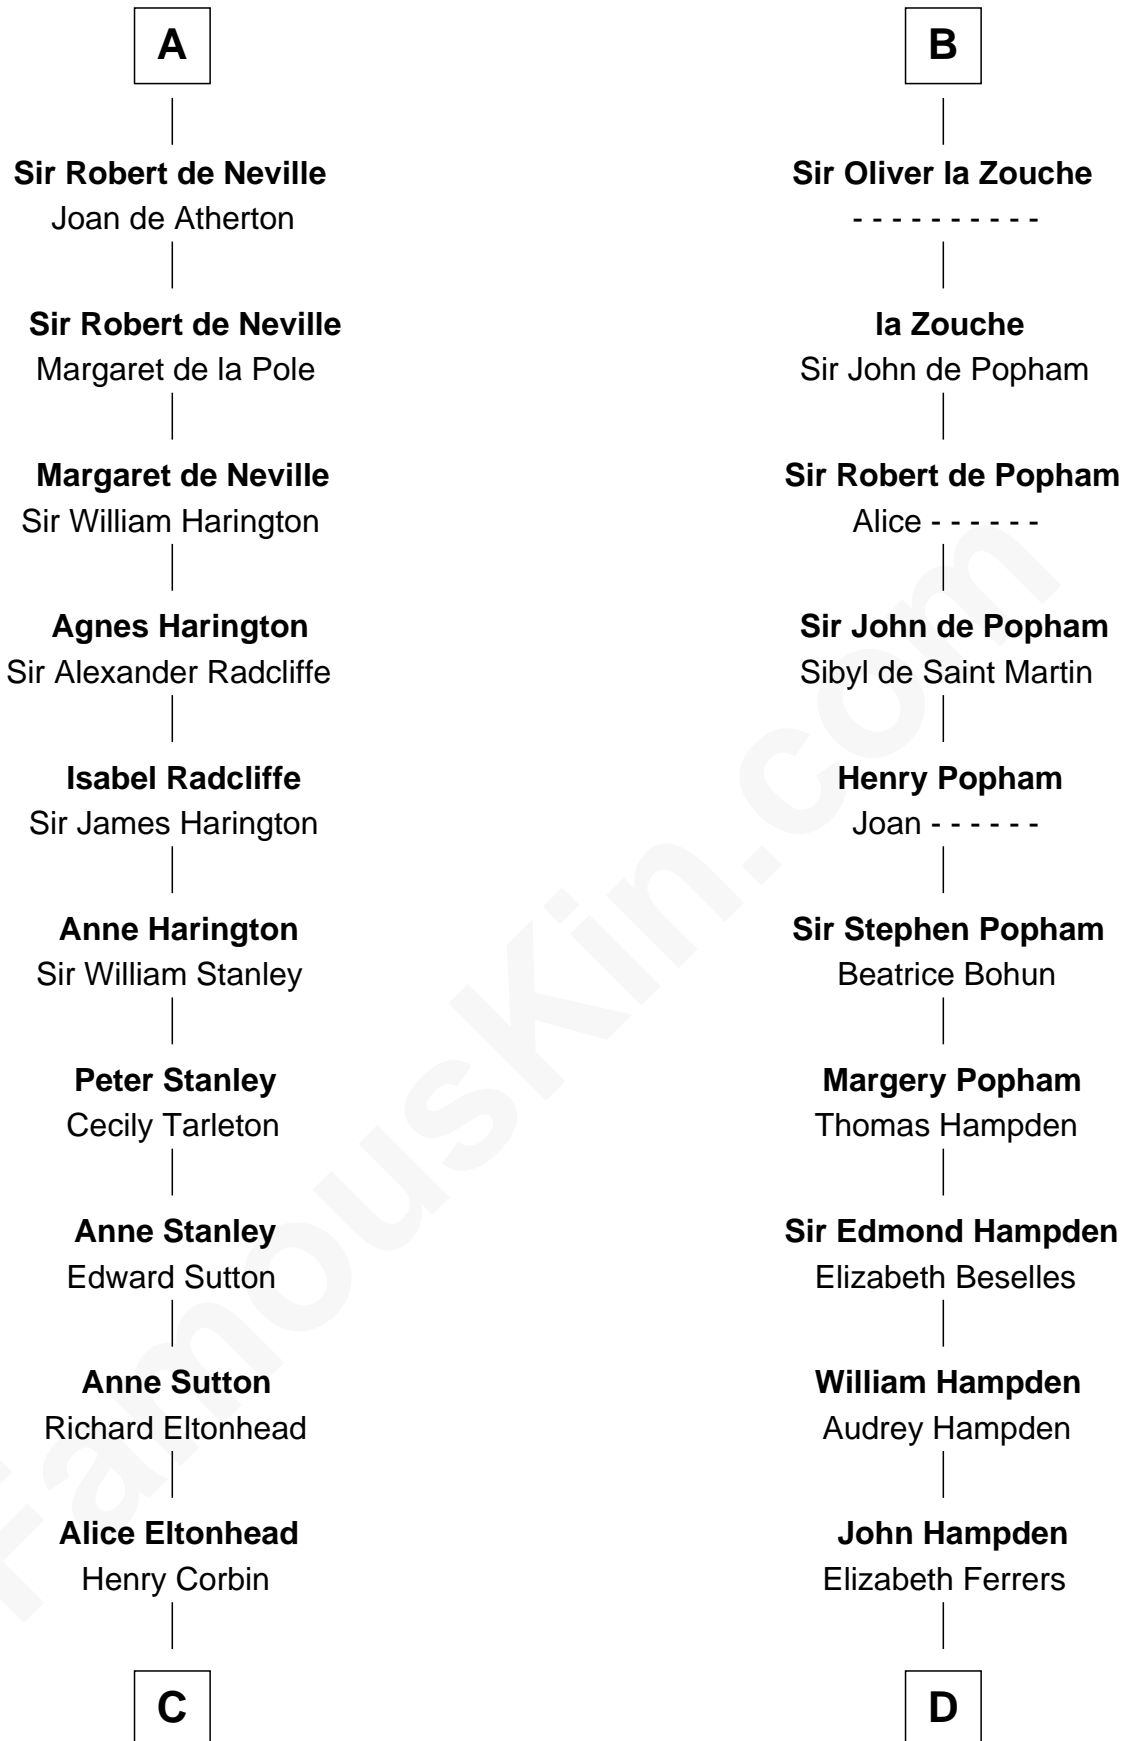

FamousKin.com

Relationship Chart of

Edward Lloyd V

13th Governor of Maryland

19th cousin 2 times removed of

Edmund Waller

English Poet and Politician

Maldred of Carlisle and Allendale

Edith of Northumbria

C

Ann Corbin
Col. William Tayloe

John Tayloe
Elizabeth Gwynn

John Tayloe
Rebecca Plater

Elizabeth Tayloe
Col. Edward Lloyd

Edward Lloyd V
13th Governor of Maryland

D