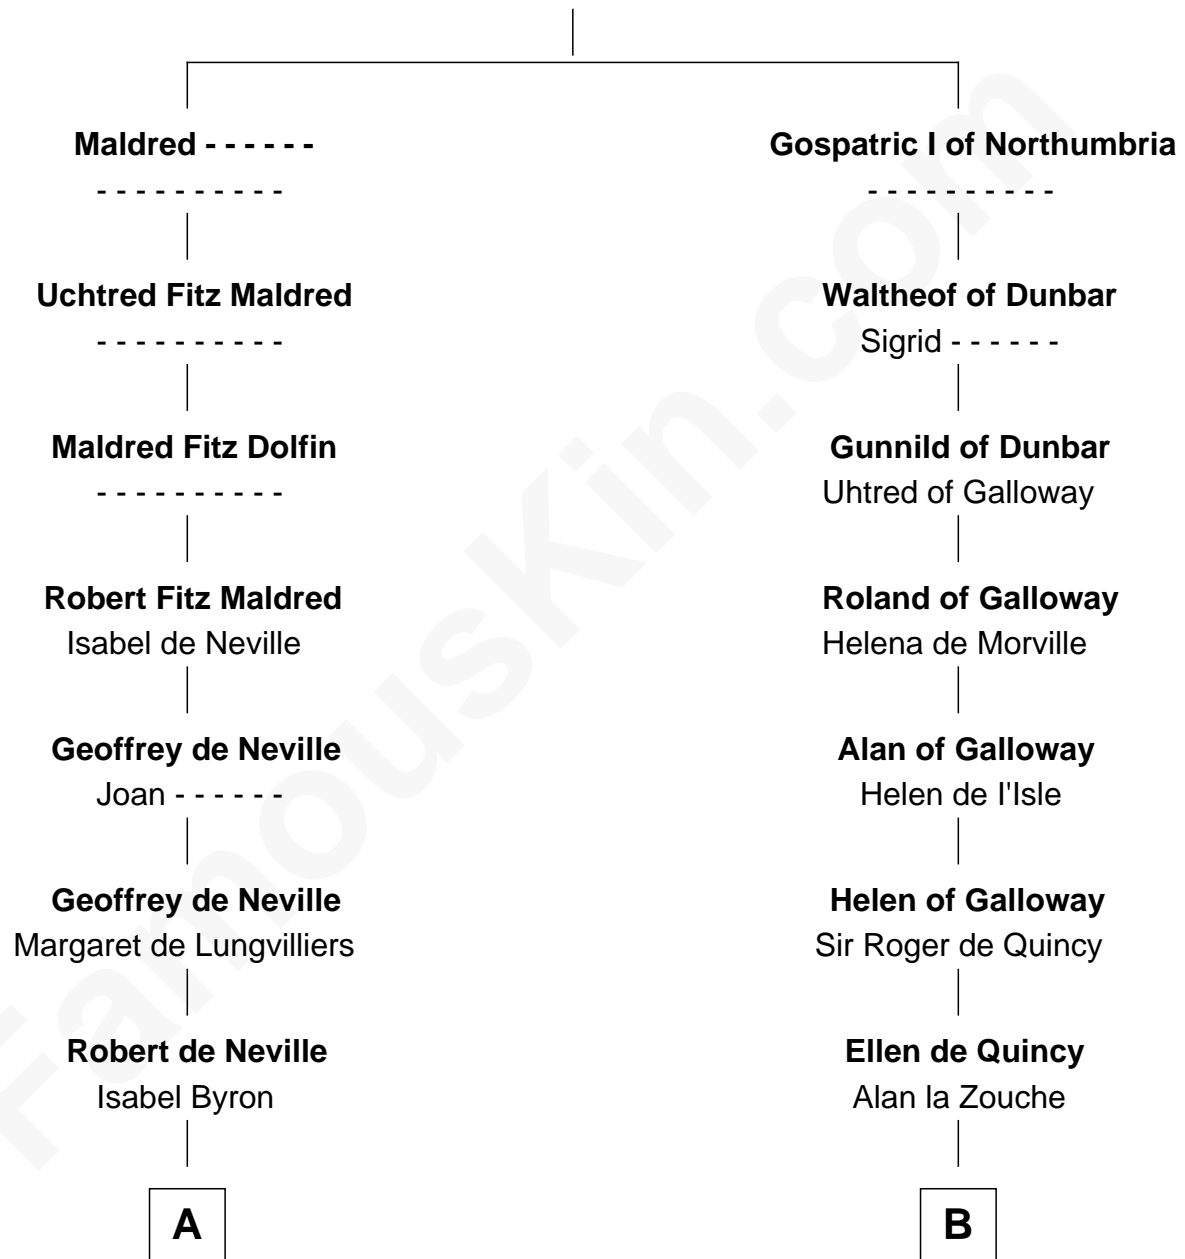

FamousKin.com

Relationship Chart of

Edward Lloyd V

13th Governor of Maryland

19th cousin 2 times removed of

Edmund Waller

English Poet and Politician

Maldred of Carlisle and Allendale

Edith of Northumbria

C

Ann Corbin
Col. William Tayloe

John Tayloe
Elizabeth Gwynn

John Tayloe
Rebecca Plater

Elizabeth Tayloe
Col. Edward Lloyd

Edward Lloyd V
13th Governor of Maryland

D

Griffith Hampden
Anne Cave

Anne Hampden
Robert Waller

Edmund Waller
English Poet and Politician

FamousKin.com