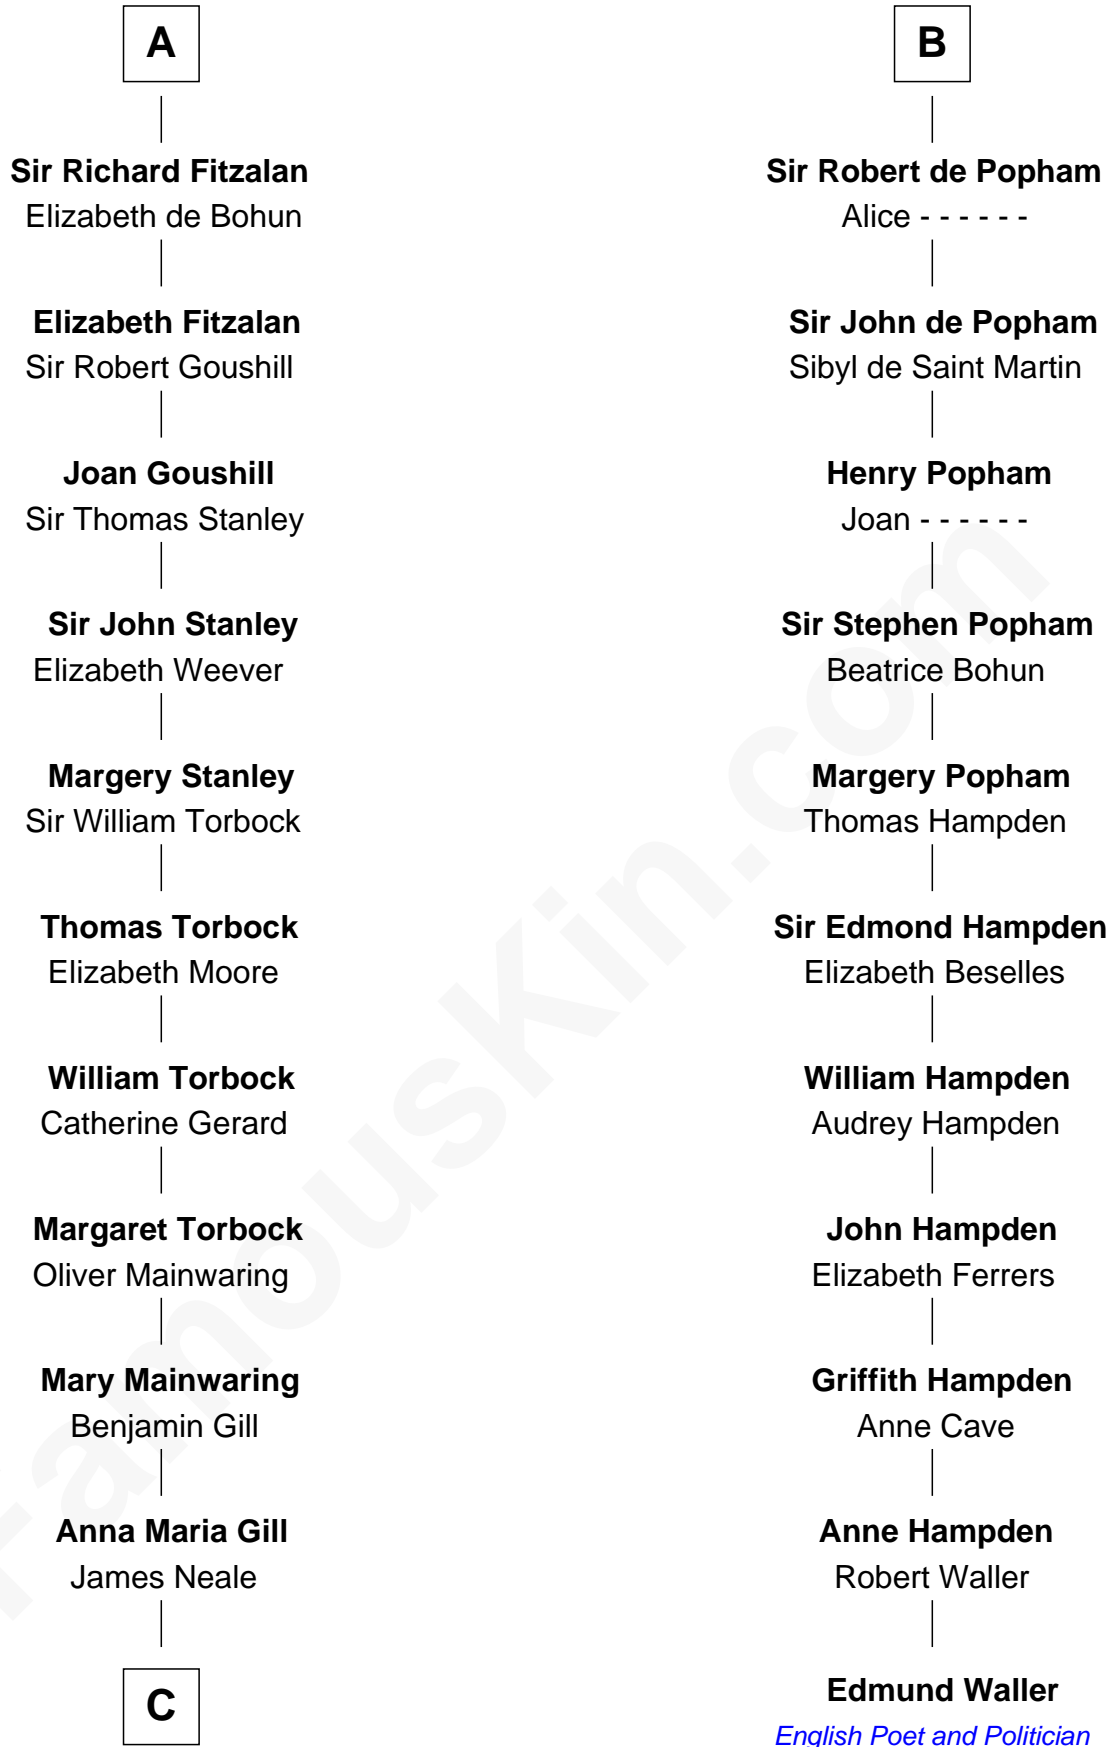

FamousKin.com Relationship Chart of

Edward Lloyd V

13th Governor of Maryland

17th cousin 4 times removed of

Edmund Waller

English Poet and Politician

Gundred de Warenne

*with husband
Roger de Newburgh*

*with husband
William I de Lancaster*

Waleran de Newburgh

Alice de Harcourt

Avise of Lancaster

Richard de Morville

Alice de Newburgh

William Mauduit

Helena de Morville

Eleanor Plantagenet

Richard Fitzalan

la Zouche

Sir John de Popham

A

B

C

Henrietta Maria Neale

Col. Philemon Lloyd

Edward Lloyd

Sarah Covington

Col. Edward Lloyd

Anne Rousby

Col. Edward Lloyd

Elizabeth Tayloe

Edward Lloyd V