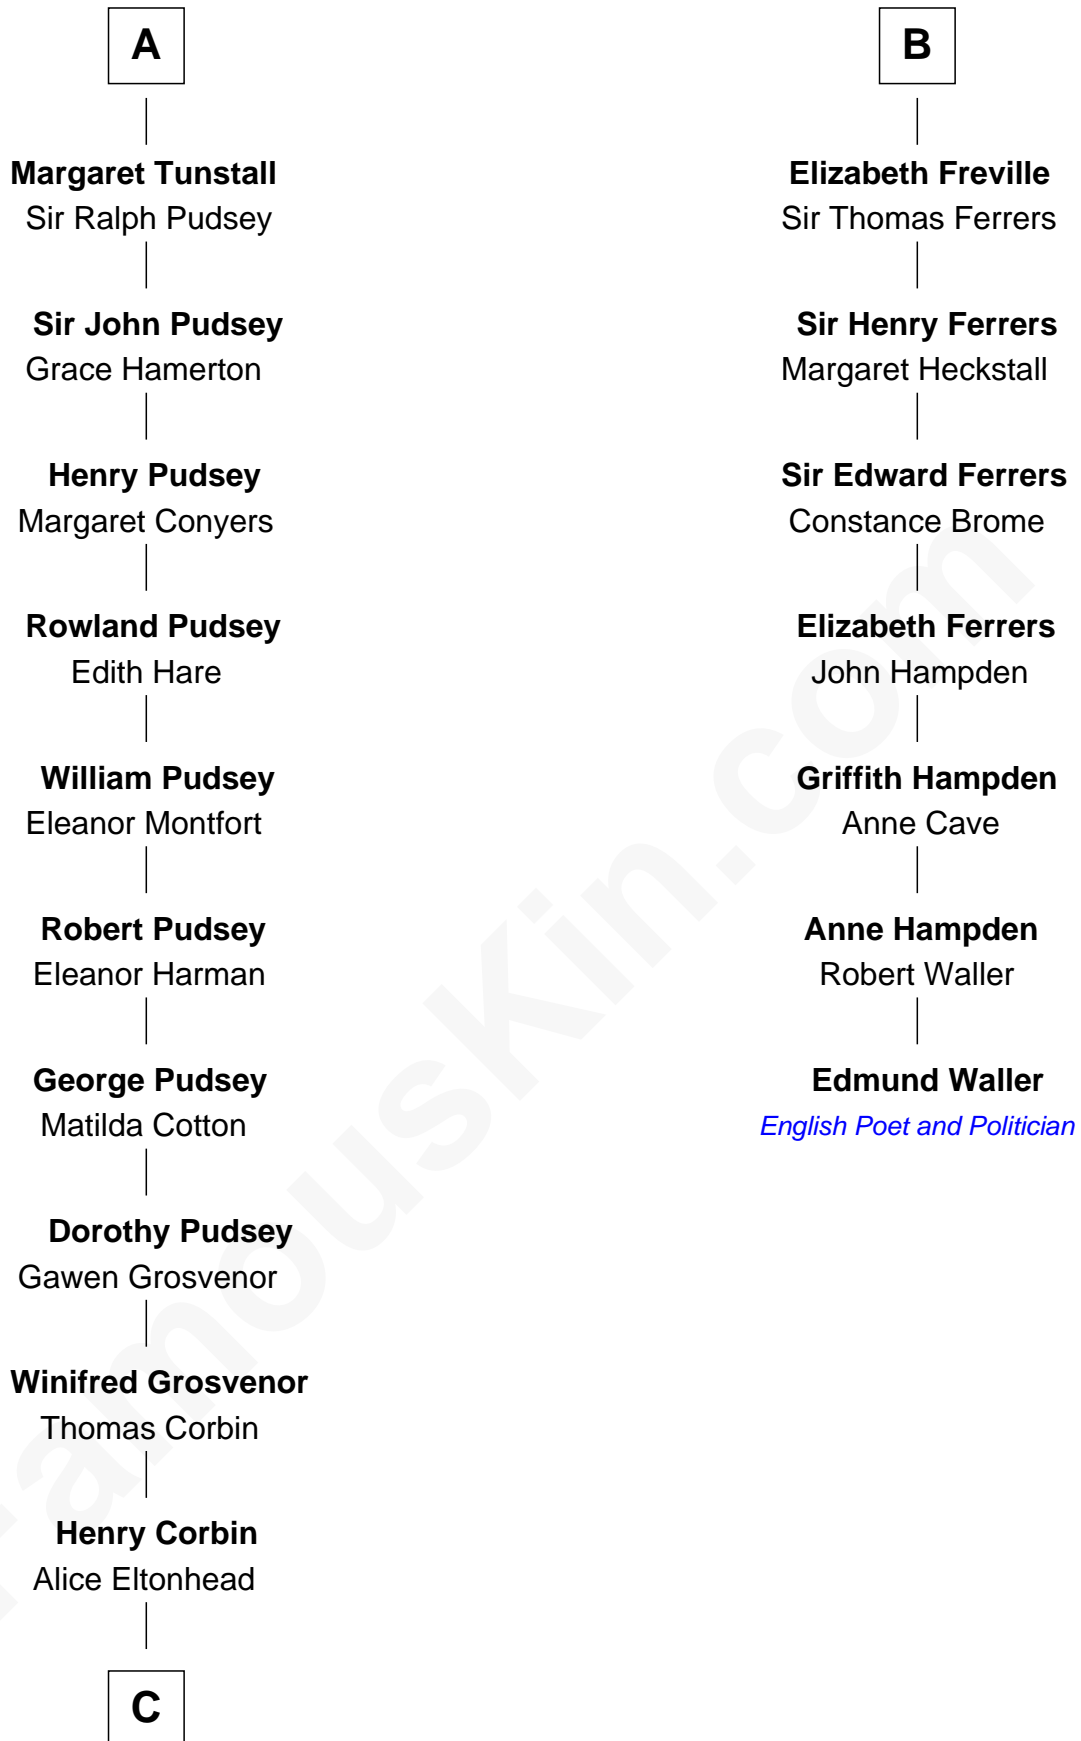

FamousKin.com Relationship Chart of

Edward Lloyd V

13th Governor of Maryland

13th cousin 8 times removed of

Edmund Waller

English Poet and Politician

Reginald FitzPiers

C

—
Ann Corbin
Col. William Tayloe

—
John Tayloe
Elizabeth Gwynn

—
John Tayloe
Rebecca Plater

—
Elizabeth Tayloe
Col. Edward Lloyd

—
Edward Lloyd V
13th Governor of Maryland

FamousKin.com