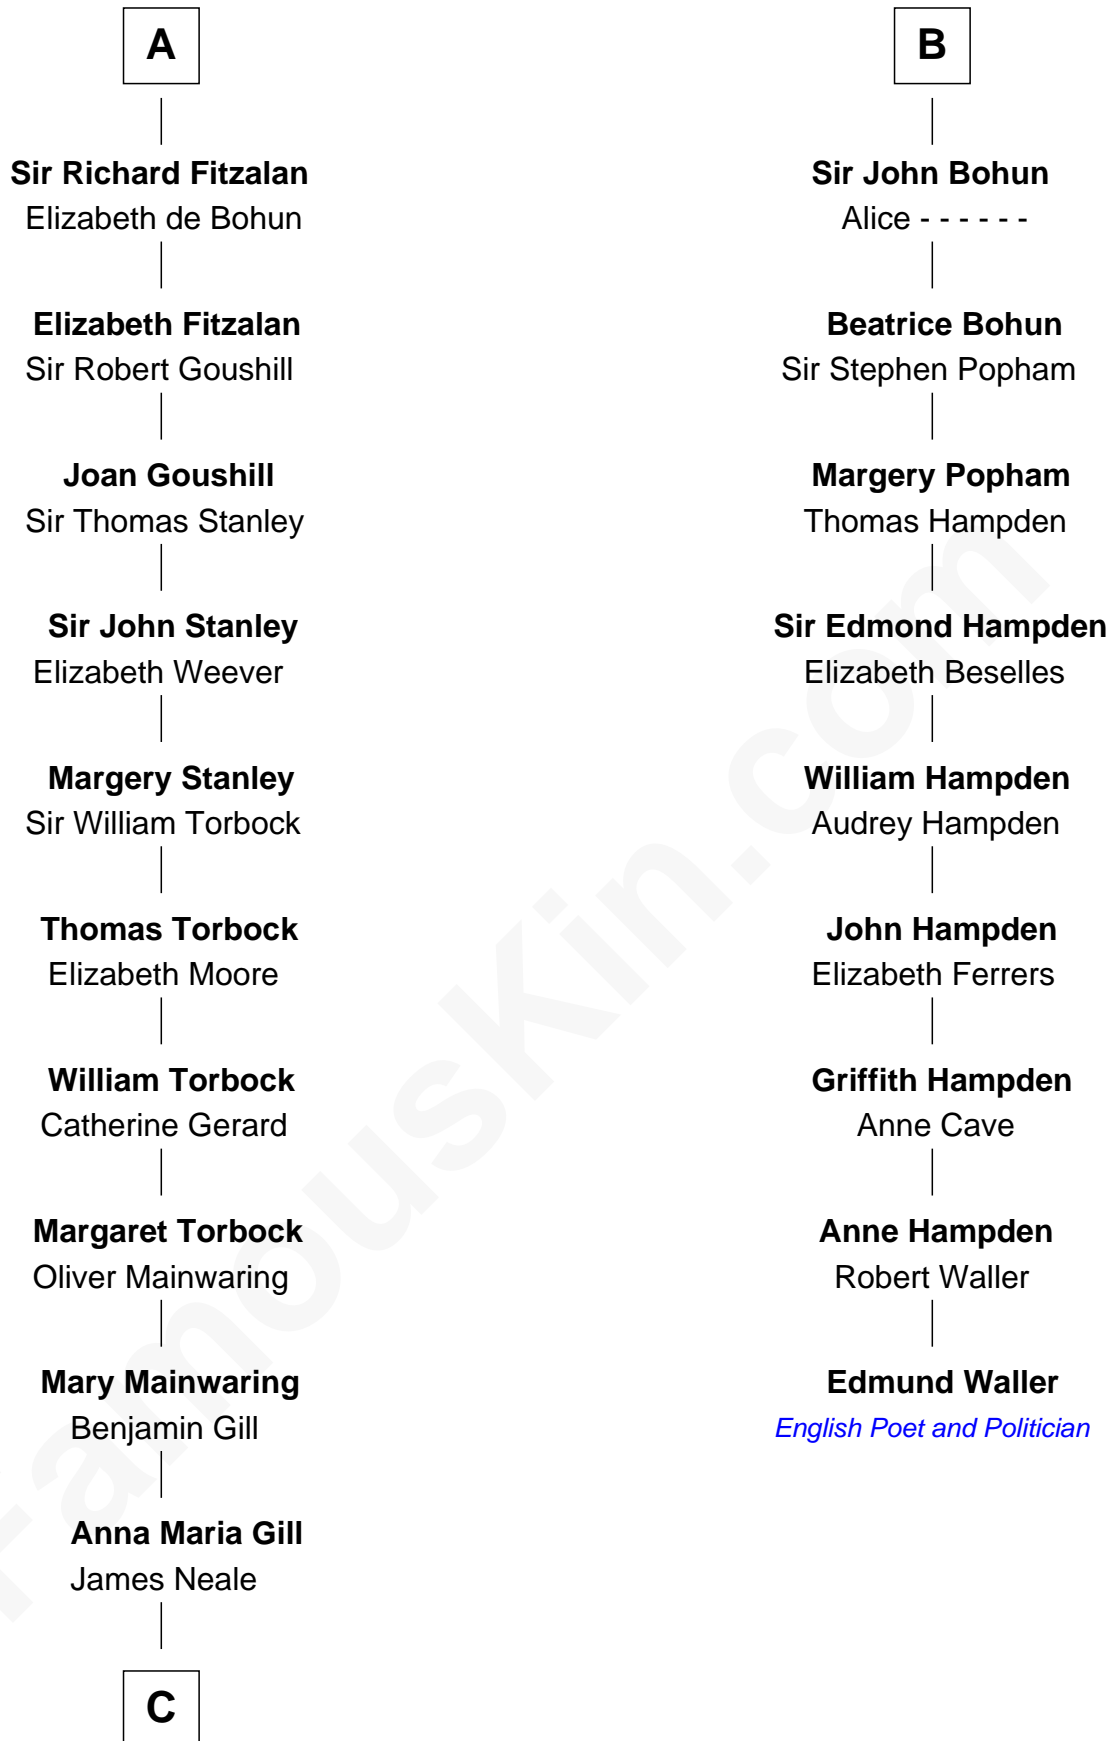

FamousKin.com Relationship Chart of

Edward Lloyd V

13th Governor of Maryland

15th cousin 6 times removed of

Edmund Waller

English Poet and Politician

Geoffrey de Mandeville

Rohese de Vere

C

Henrietta Maria Neale

Col. Philemon Lloyd

Edward Lloyd

Sarah Covington

Col. Edward Lloyd

Anne Rousby

Col. Edward Lloyd

Elizabeth Tayloe

Edward Lloyd V

13th Governor of Maryland

FamousKin.com