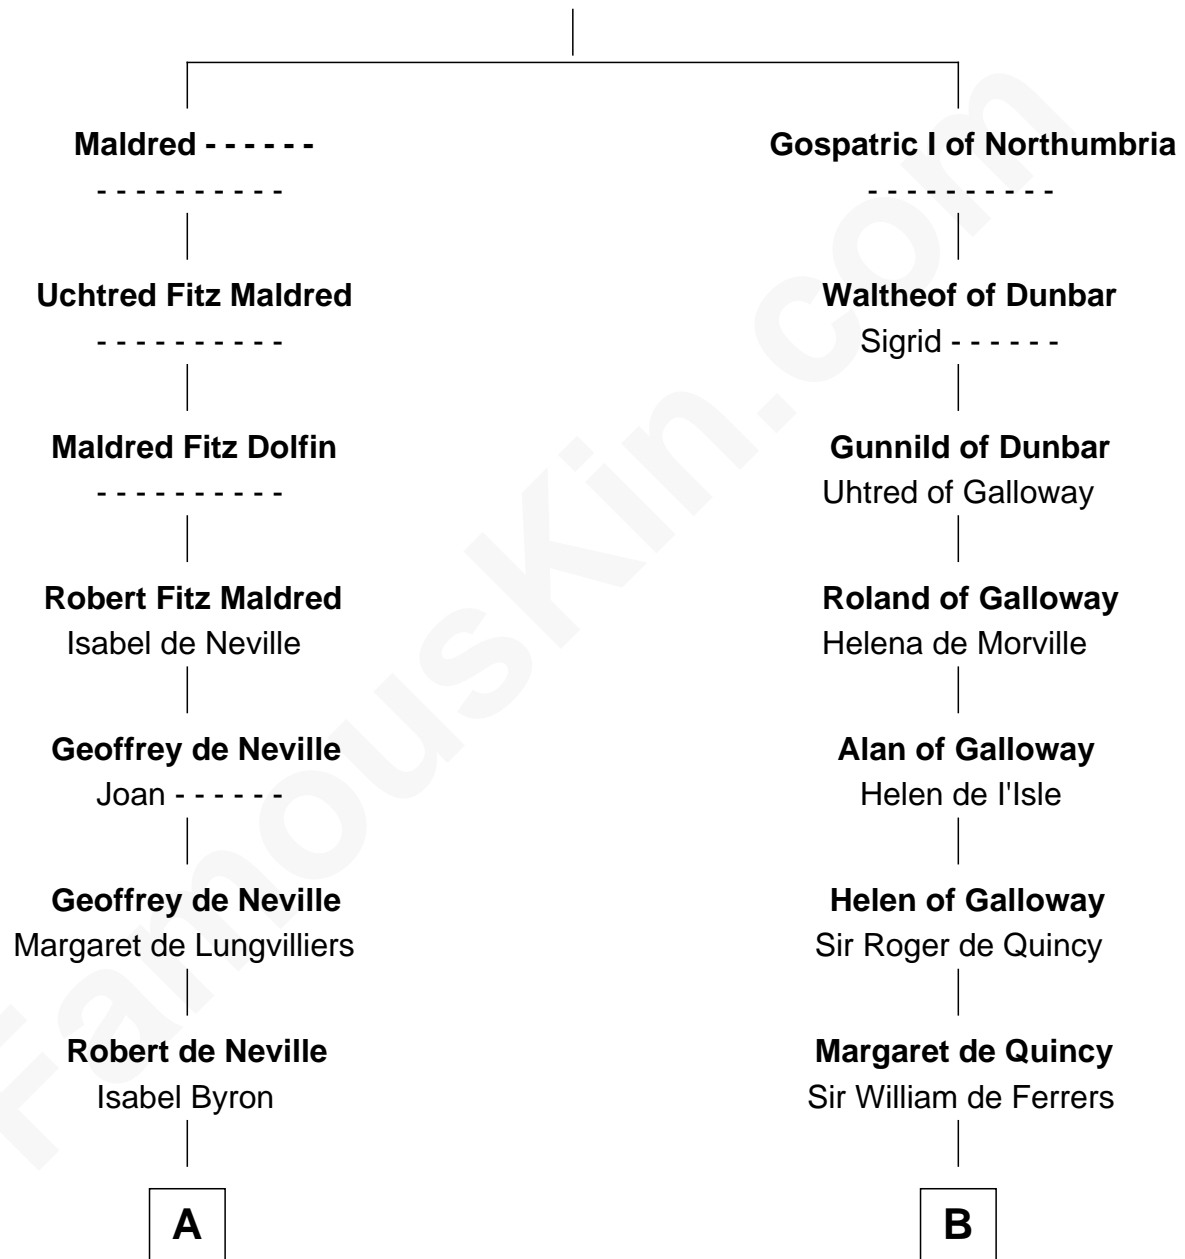

FamousKin.com Relationship Chart of

Edward Lloyd V

13th Governor of Maryland

16th cousin 5 times removed of

Catherine Howard

5th Wife of King Henry VIII

Maldred of Carlisle and Allendale

Edith of Northumbria

C

—
Ann Corbin
Col. William Tayloe

—
John Tayloe
Elizabeth Gwynn

—
John Tayloe
Rebecca Plater

—
Elizabeth Tayloe
Col. Edward Lloyd

—
Edward Lloyd V
13th Governor of Maryland

FamousKin.com