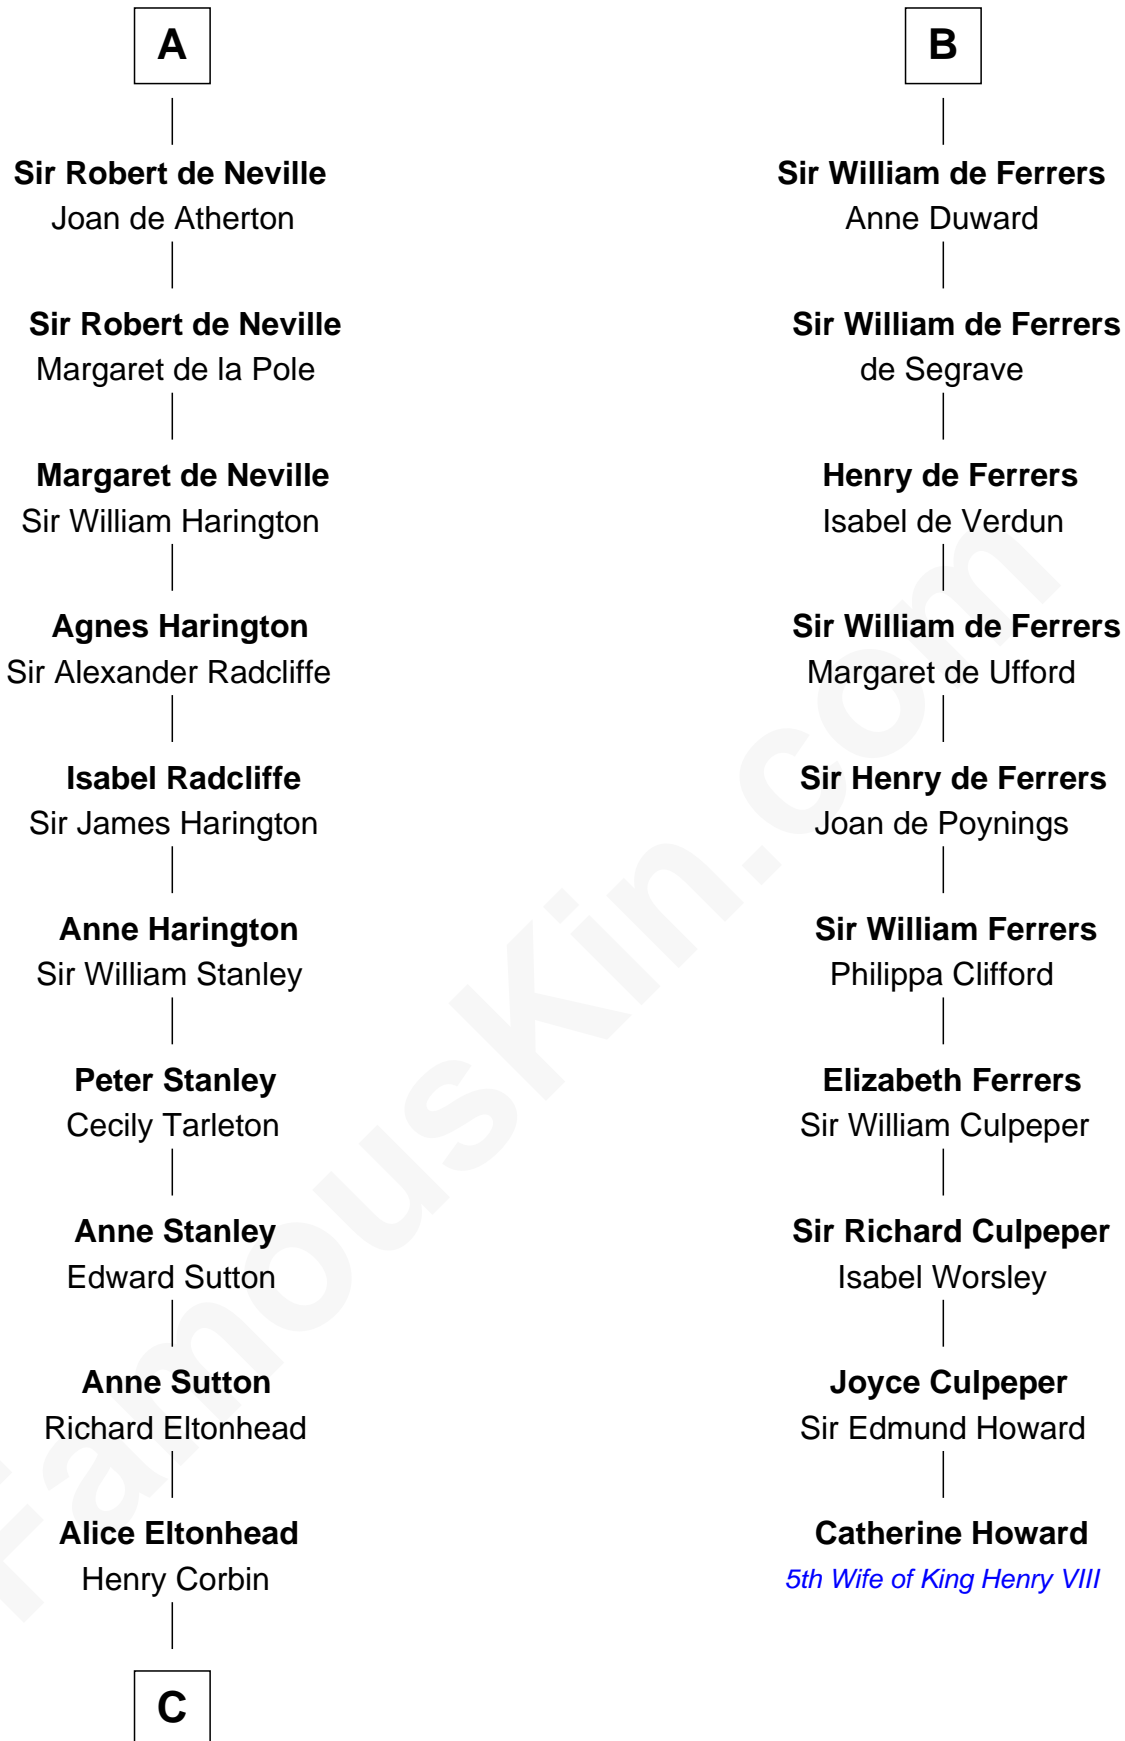

FamousKin.com Relationship Chart of

Edward Lloyd V

13th Governor of Maryland

16th cousin 5 times removed of

Catherine Howard

5th Wife of King Henry VIII

Maldred of Carlisle and Allendale

Edith of Northumbria

C

—
Ann Corbin
Col. William Tayloe

—
John Tayloe
Elizabeth Gwynn

—
John Tayloe
Rebecca Plater

—
Elizabeth Tayloe
Col. Edward Lloyd

—
Edward Lloyd V
13th Governor of Maryland

FamousKin.com