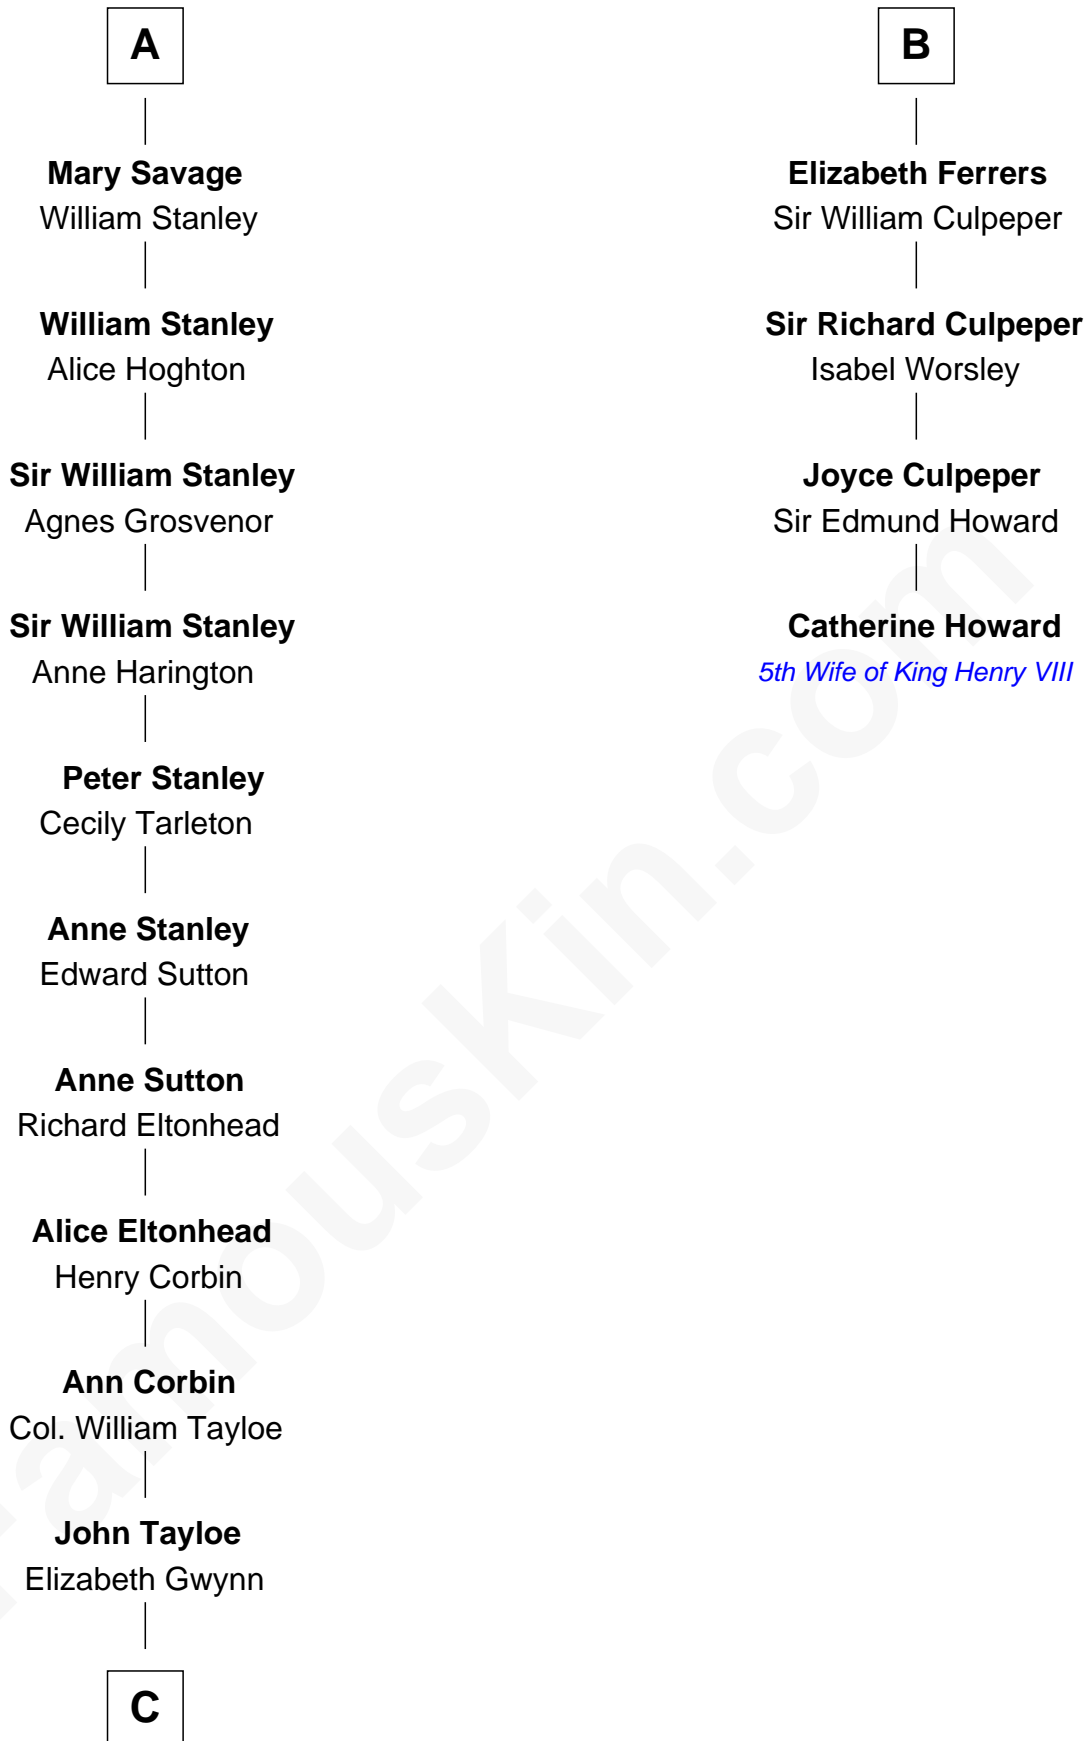

FamousKin.com Relationship Chart of

Edward Lloyd V

13th Governor of Maryland

10th cousin 9 times removed of

Catherine Howard

5th Wife of King Henry VIII

Sir Roger de Quincy

Helen of Galloway

C

—
John Tayloe
Rebecca Plater

—
Elizabeth Tayloe
Col. Edward Lloyd

—
Edward Lloyd V
13th Governor of Maryland

FamousKin.com