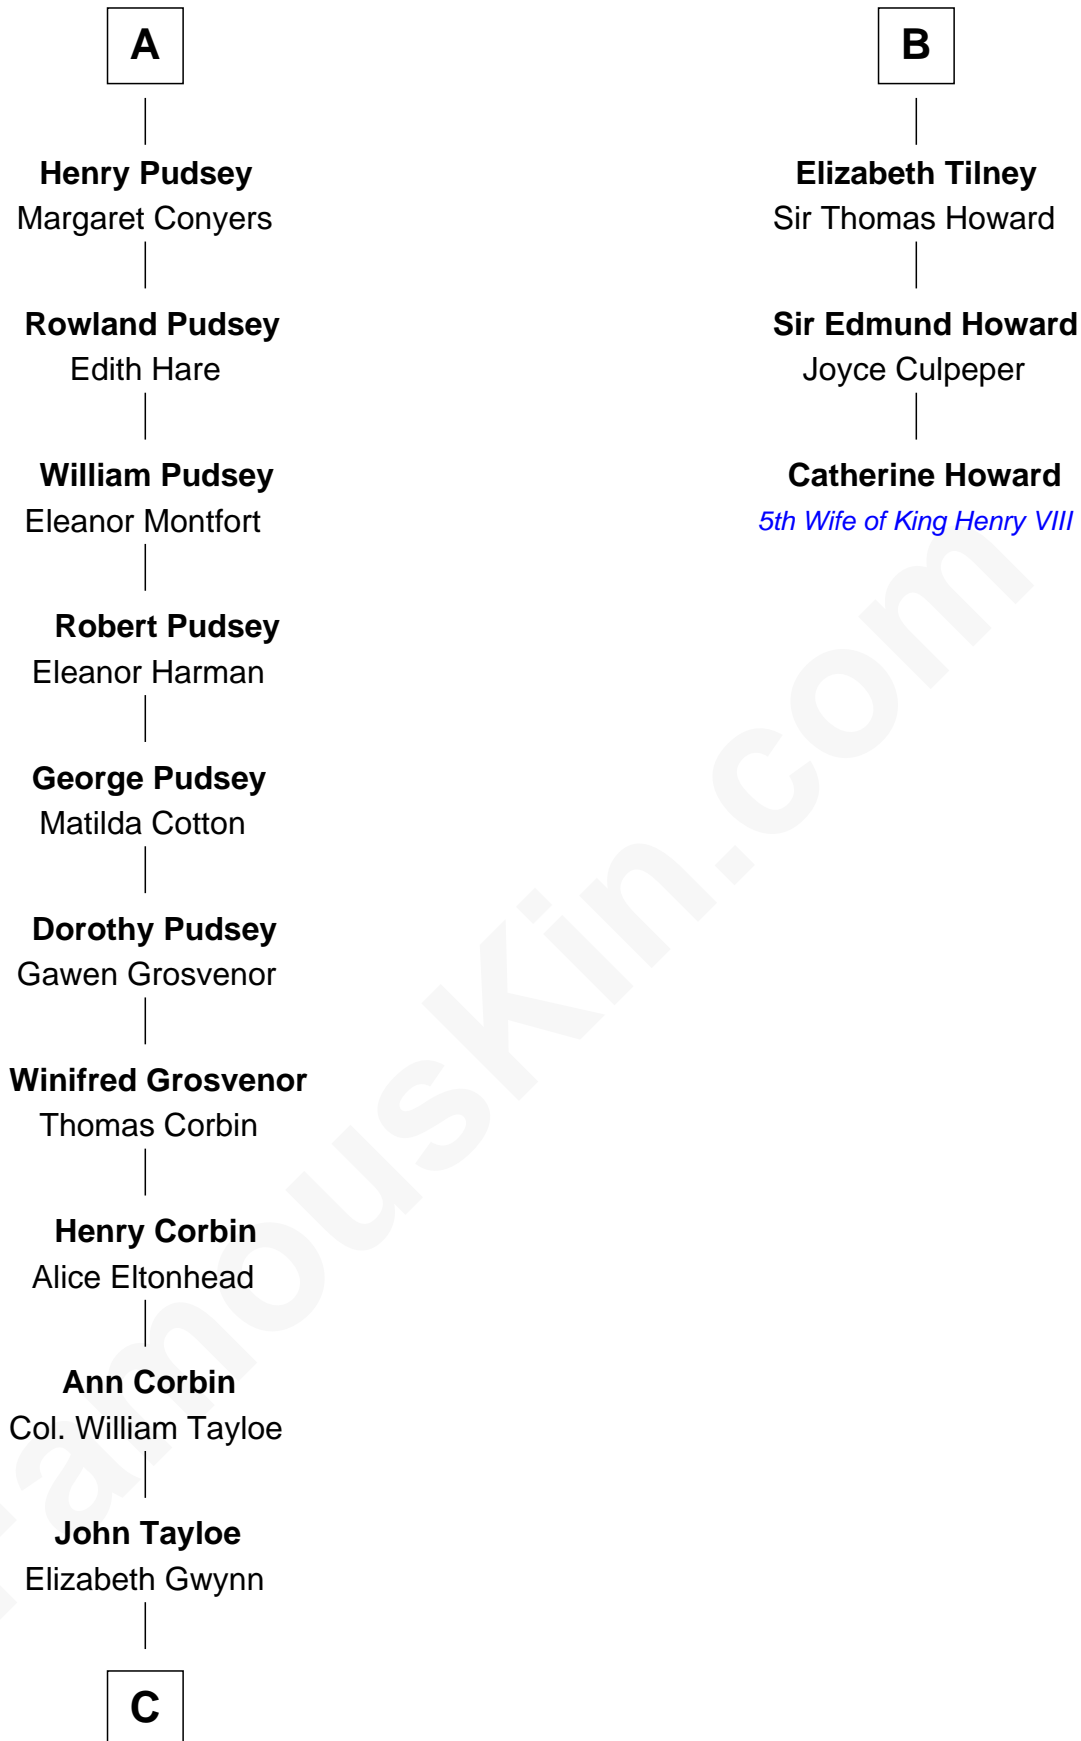

FamousKin.com Relationship Chart of

Edward Lloyd V

13th Governor of Maryland

9th cousin 10 times removed of

Catherine Howard

5th Wife of King Henry VIII

William de Odingsells

Ela FitzWalter

Sir Roger de Herdeburgh

Ela Herdeburgh

Sir William de Boteler

Ankaret le Boteler

John le Strange

Eleanor le Strange

Sir Reynold de Grey

Ida Grey

John Cokayne

Elizabeth Cokayne

Sir Laurence Cheney

Elizabeth Cheney

Sir Frederick Tilney

B

C

—
John Tayloe
Rebecca Plater

—
Elizabeth Tayloe
Col. Edward Lloyd

—
Edward Lloyd V
13th Governor of Maryland

FamousKin.com