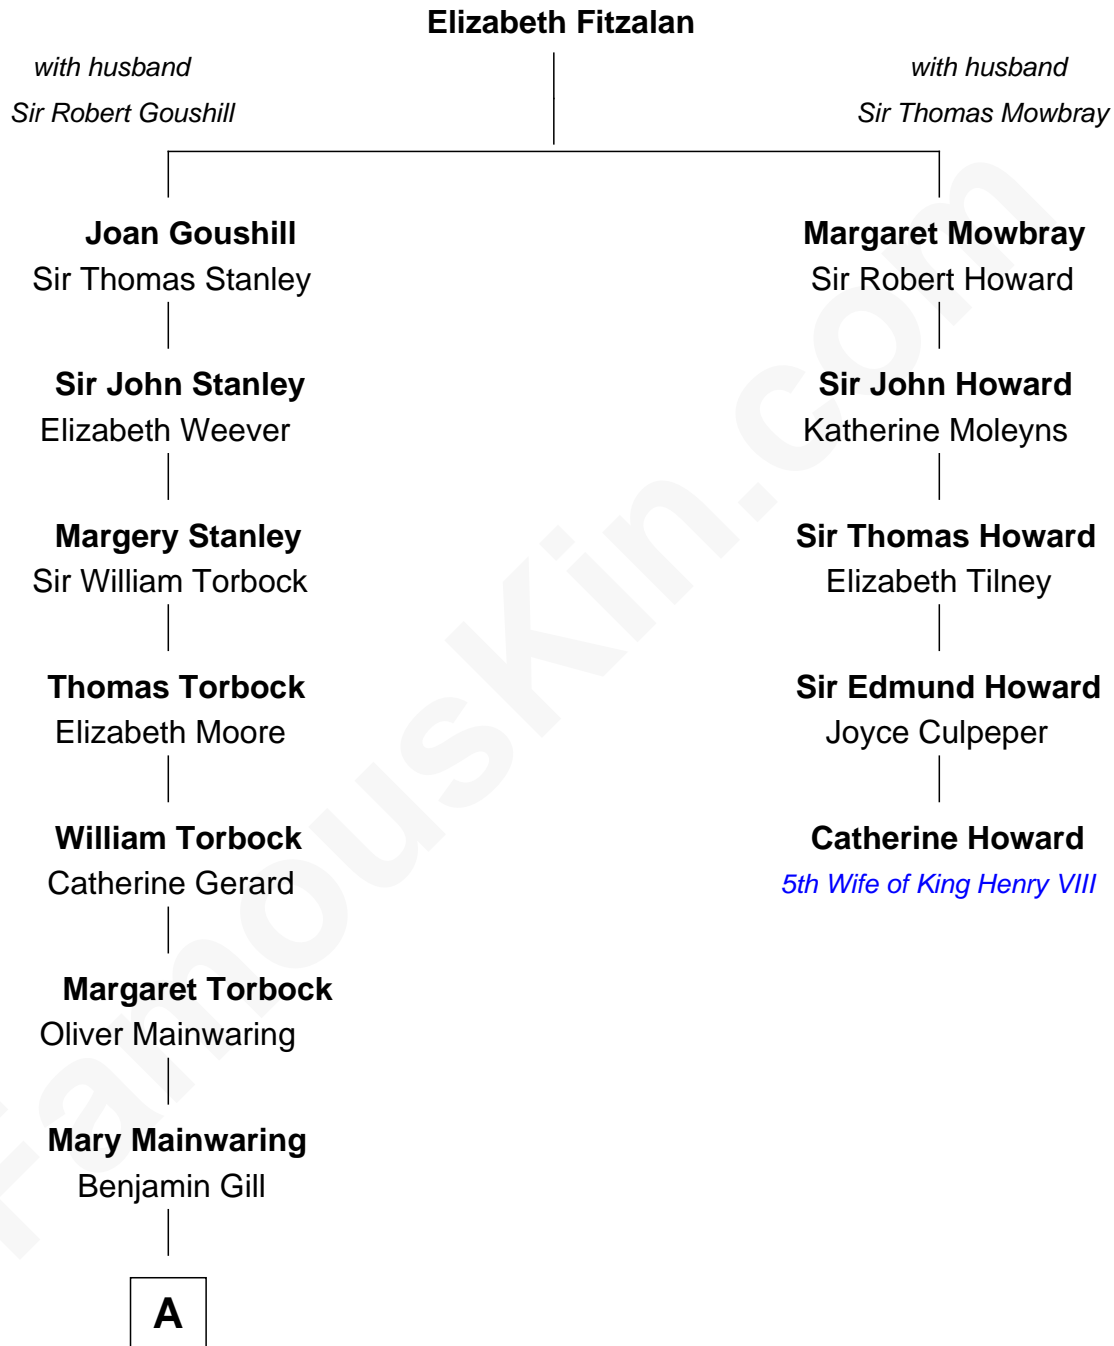

FamousKin.com Relationship Chart of

Edward Lloyd V

13th Governor of Maryland

4th cousin 8 times removed of

Catherine Howard

5th Wife of King Henry VIII

A

Anna Maria Gill

James Neale

Henrietta Maria Neale

Col. Philemon Lloyd

Edward Lloyd

Sarah Covington

Col. Edward Lloyd

Anne Rousby

Col. Edward Lloyd

Elizabeth Tayloe

Edward Lloyd V

13th Governor of Maryland